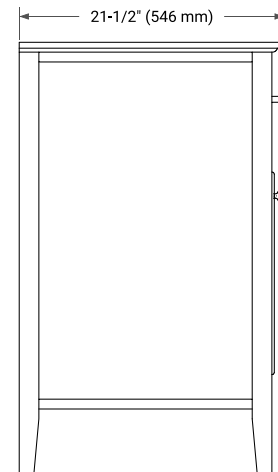

BASE CABINET DIMENSIONS

36" W x 21.5" D x 33.5" H

FEATURES

- Solid wood frame & plywood panels
- Dovetail drawers and joints
- Soft closing doors & drawers

HARDWARE FINISHES

Brushed Nickel   Satin Brass   Matte Black   Polished Chrome

AVAILABLE COLORS

White   Grey

SIDE VIEW