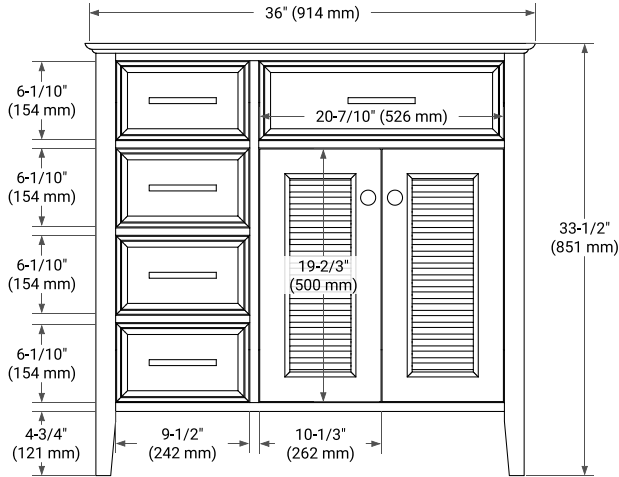

AVAILABLE COLORS

White   Grey

FRONT VIEW