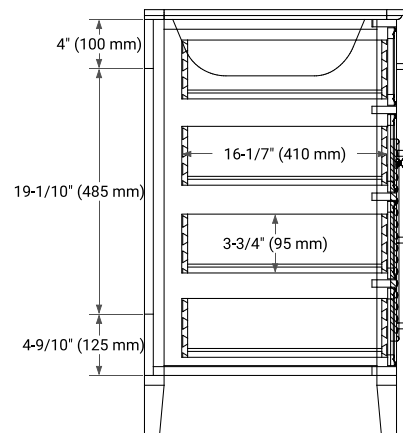

**BASE CABINET DIMENSIONS**

36" W x 21.5" D x 33.5" H

**FEATURES**

- Solid wood frame & plywood panels
- Dovetail drawers and joints
- Soft closing doors & drawers

**HARDWARE FINISHES**

Brushed Nickel    Satin Brass    Matte Black    Polished Chrome

# 37" RIGHT RECTANGLE SINK COUNTERTOP WITH 1.5 IN. THICKNESS

## OVERALL DIMENSIONS

37" W x 22" D x 1.5" H

## THREE DIMENSIONAL COUNTERTOP VIEW