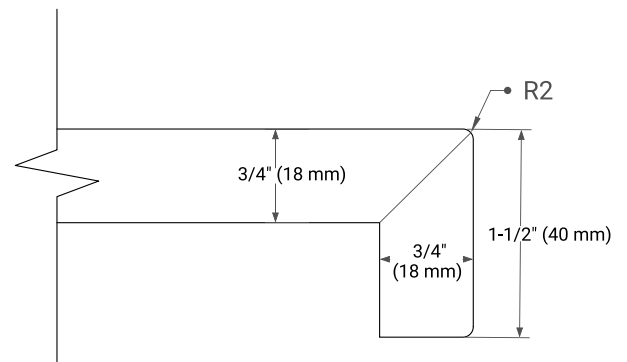

EDGE SIDE VIEW