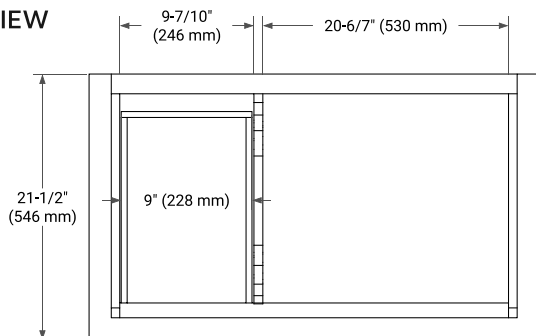

**BASE CABINET DIMENSIONS**

36" W x 21.5" D x 33.5" H

**FEATURES**

- Solid wood frame & plywood panels
- Dovetail drawers and joints
- Soft closing doors & drawers

**HARDWARE FINISHES**

Brushed Nickel    Satin Brass    Matte Black    Polished Chrome

# 37" RIGHT RECTANGLE SINK COUNTERTOP WITH 1.5 IN. THICKNESS

## OVERALL DIMENSIONS

37" W x 22" D x 1.5" H