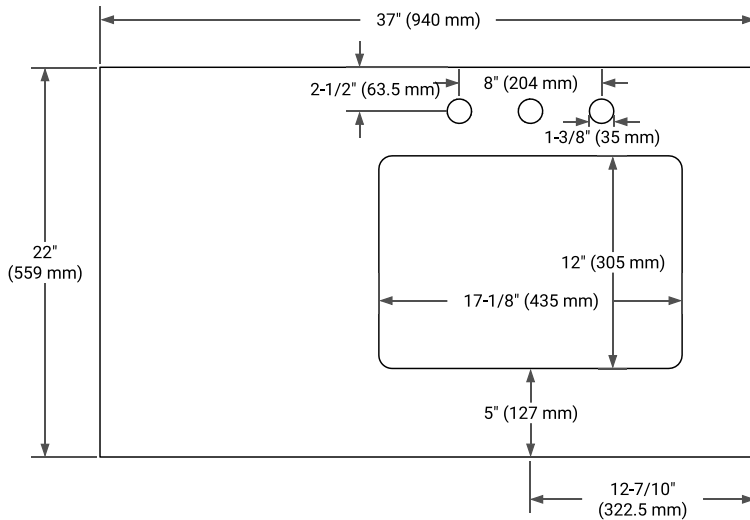

## OVERALL DIMENSIONS

37" W x 22" D x 1.5" H

## FEATURES

- Solid countertop with mitered edges & seams
- Undermount white rectangular sink
- Pre-drilled for 8" widespread faucet

## COUNTERTOP PLAN VIEW