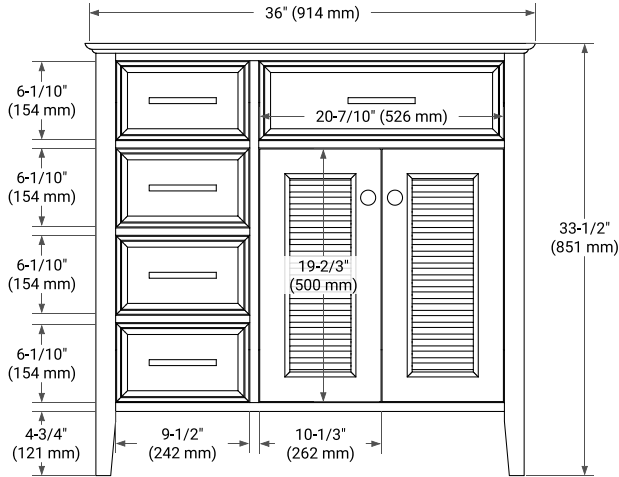

**BASE CABINET DIMENSIONS**

36" W x 21.5" D x 33.5" H

**FEATURES**

- Solid wood frame & plywood panels
- Dovetail drawers and joints
- Soft closing doors & drawers

**HARDWARE FINISHES**

Brushed Nickel    Satin Brass    Matte Black    Polished Chrome

**AVAILABLE COLORS**

White    Grey

**FRONT VIEW**

**SIDE VIEW**

**PLAN VIEW**

**OVERALL DIMENSIONS**

36.25" W x 22" D x 1.5" H

**COUNTERTOP OPTIONS**

**COUNTERTOP PLAN VIEW**

**EDGE SIDE VIEW**

**THREE DIMENSIONAL COUNTERTOP VIEW**