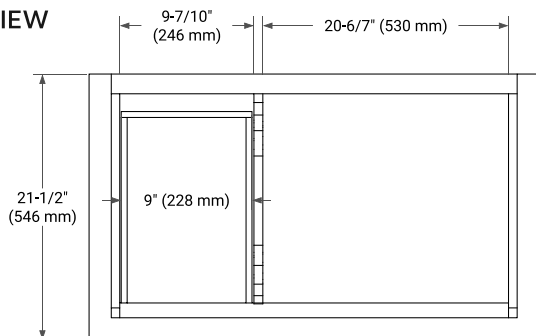

**BASE CABINET DIMENSIONS**

36" W x 21.5" D x 33.5" H

**FEATURES**

- Solid wood frame & plywood panels
- Dovetail drawers and joints
- Soft closing doors & drawers

**HARDWARE FINISHES**

Brushed Nickel    Satin Brass    Matte Black    Polished Chrome

**AVAILABLE COLORS**

White    Grey

**FRONT VIEW**

**SIDE VIEW**

**PLAN VIEW**

**OVERALL DIMENSIONS**

36.25" W x 22" D x 1.5" H

**COUNTERTOP OPTIONS**

Carrara White Quartz

**FEATURES**

- Solid countertop with mitered edges & seams
- Undermount white oval sink
- Pre-drilled for 8" widespread faucet

**INCLUDED**

- Countertop
- Matching Backsplash
- Oval Sink

**COUNTERTOP PLAN VIEW**

**EDGE SIDE VIEW**

**THREE DIMENSIONAL COUNTERTOP VIEW**