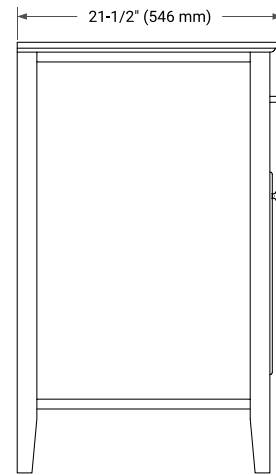

**BASE CABINET DIMENSIONS**

36" W x 21.5" D x 33.5" H

**FEATURES**

- Solid wood frame & plywood panels
- Dovetail drawers and joints
- Soft closing doors & drawers

**HARDWARE FINISHES**

Brushed Nickel    Satin Brass    Matte Black    Polished Chrome

**AVAILABLE COLORS**

White    Grey

**FRONT VIEW**

**SIDE VIEW**

**PLAN VIEW**

**OVERALL DIMENSIONS**

36.25" W x 22" D x 1.5" H

**COUNTERTOP OPTIONS**

Carrara White Quartz

**FEATURES**

- Solid countertop with mitered edges & seams
- Undermount white oval sink
- Pre-drilled for 8" widespread faucet

**INCLUDED**

- Countertop
- Matching Backsplash
- Oval Sink

**COUNTERTOP PLAN VIEW**

**EDGE SIDE VIEW**

**THREE DIMENSIONAL COUNTERTOP VIEW**