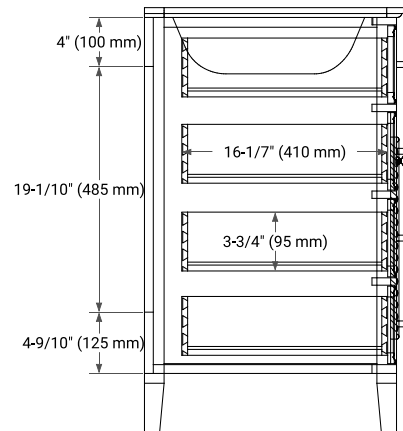

**BASE CABINET DIMENSIONS**

36" W x 21.5" D x 33.5" H

**FEATURES**

- Solid wood frame & plywood panels
- Dovetail drawers and joints
- Soft closing doors & drawers

**HARDWARE FINISHES**

Brushed Nickel    Satin Brass    Matte Black    Polished Chrome

**AVAILABLE COLORS**

White    Grey

**FRONT VIEW**

**SIDE VIEW**

**PLAN VIEW**

**OVERALL DIMENSIONS**

36.25" W x 22" D x 1.5" H

**COUNTERTOP OPTIONS**

Carrara White Quartz

**FEATURES**

- Solid countertop with mitered edges & seams
- Undermount white oval sink
- Pre-drilled for 8" widespread faucet

**INCLUDED**

- Countertop
- Matching Backsplash
- Oval Sink

**COUNTERTOP PLAN VIEW**

**EDGE SIDE VIEW**

**THREE DIMENSIONAL COUNTERTOP VIEW**