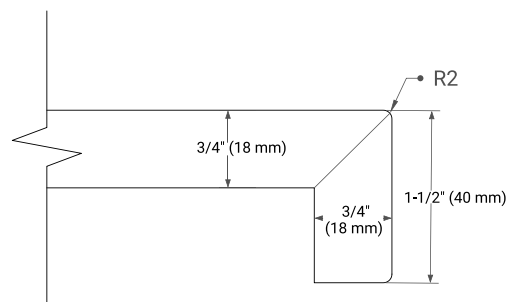

**AVAILABLE COLORS**

White    Grey

**FRONT VIEW**

**SIDE VIEW**

**PLAN VIEW**

**OVERALL DIMENSIONS**

36.25" W x 22" D x 1.5" H

**COUNTERTOP OPTIONS**

Carrara White Quartz

**FEATURES**

- Solid countertop with mitered edges & seams
- Undermount white oval sink
- Pre-drilled for 8" widespread faucet

**INCLUDED**

- Countertop
- Matching Backsplash
- Oval Sink

**COUNTERTOP PLAN VIEW**

**EDGE SIDE VIEW**

**THREE DIMENSIONAL COUNTERTOP VIEW**