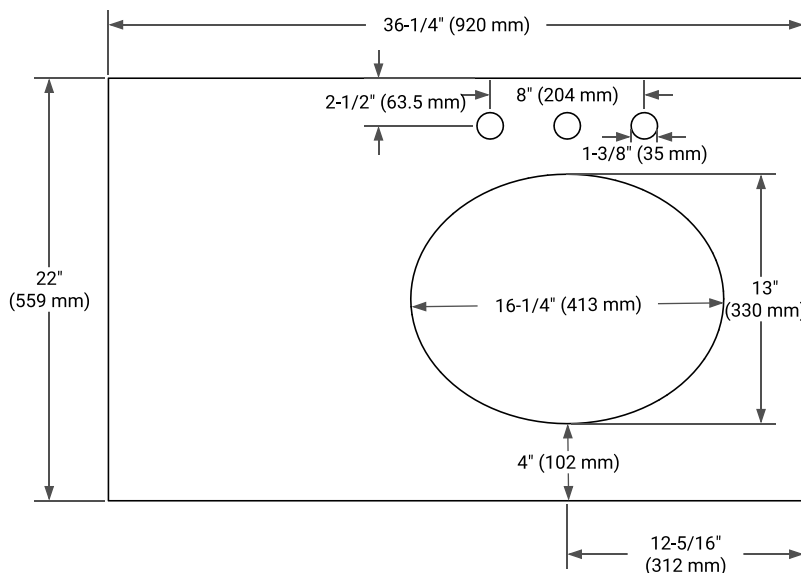

**BASE CABINET DIMENSIONS**

36" W x 21.5" D x 33.5" H

**FEATURES**

- Solid wood frame & plywood panels
- Dovetail drawers and joints
- Soft closing doors & drawers

**HARDWARE FINISHES**

Brushed Nickel    Satin Brass    Matte Black    Polished Chrome

**AVAILABLE COLORS**

White    Grey

**FRONT VIEW**

**SIDE VIEW**

**PLAN VIEW**

**OVERALL DIMENSIONS**

36.25" W x 22" D x 1.5" H

**COUNTERTOP OPTIONS**

Carrara White Quartz

**FEATURES**

- Solid countertop with mitered edges & seams
- Undermount white oval sink
- Pre-drilled for 8" widespread faucet

**INCLUDED**

- Countertop
- Matching Backsplash
- Oval Sink

**COUNTERTOP PLAN VIEW**

**EDGE SIDE VIEW**

**THREE DIMENSIONAL COUNTERTOP VIEW**