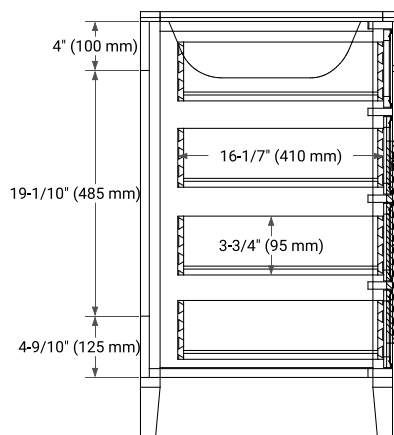

BASE CABINET DIMENSIONS

36" W x 21.5" D x 33.5" H

FEATURES

- Solid wood frame & plywood panels
- Dovetail drawers and joints
- Soft closing doors & drawers

HARDWARE FINISHES

Brushed Nickel Satin Brass Matte Black Polished Chrome

AVAILABLE COLORS

White Grey

FRONT VIEW

SIDE VIEW

PLAN VIEW

37" LEFT RECTANGLE SINK COUNTERTOP WITH 1.5 IN. THICKNESS

ARIEL

OVERALL DIMENSIONS

37" W x 22" D x 1.5" H

COUNTERTOP OPTIONS

Carrara Marble

White Quartz

FEATURES

- Solid countertop with mitered edges & seams
- Undermount white rectangular sink
- Pre-drilled for 8" widespread faucet

INCLUDED

- Countertop
- Matching Backsplash
- Rectangle Sink

COUNTERTOP PLAN VIEW

EDGE SIDE VIEW

THREE DIMENSIONAL COUNTERTOP VIEW