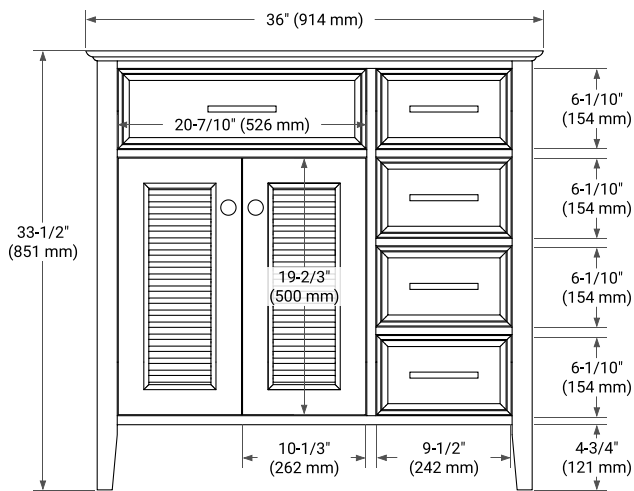

BASE CABINET DIMENSIONS

36" W x 21.5" D x 33.5" H

FEATURES

- Solid wood frame & plywood panels
- Dovetail drawers and joints
- Soft closing doors & drawers

HARDWARE FINISHES

Brushed Nickel Satin Brass Matte Black Polished Chrome

AVAILABLE COLORS

White Grey

FRONT VIEW

SIDE VIEW

PLAN VIEW

37" LEFT RECTANGLE SINK COUNTERTOP WITH 1.5 IN. THICKNESS

ARIEL

OVERALL DIMENSIONS

37" W x 22" D x 1.5" H

COUNTERTOP OPTIONS

Carrara Marble

White Quartz

FEATURES

- Solid countertop with mitered edges & seams
- Undermount white rectangular sink
- Pre-drilled for 8" widespread faucet

INCLUDED

- Countertop
- Matching Backsplash
- Rectangle Sink

COUNTERTOP PLAN VIEW

EDGE SIDE VIEW

THREE DIMENSIONAL COUNTERTOP VIEW