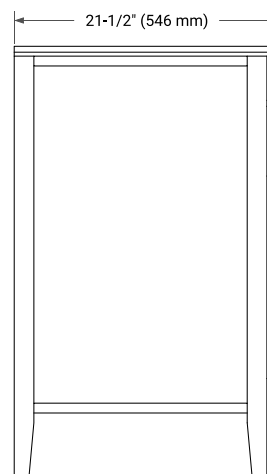

BASE CABINET DIMENSIONS

36" W x 21.5" D x 33.5" H

FEATURES

- Solid wood frame & plywood panels
- Dovetail drawers and joints
- Soft closing doors & drawers

HARDWARE FINISHES

Brushed Nickel Satin Brass Matte Black Polished Chrome

AVAILABLE COLORS

White Grey

FRONT VIEW

SIDE VIEW

PLAN VIEW

37" LEFT RECTANGLE SINK COUNTERTOP WITH 1.5 IN. THICKNESS

ARIEL

OVERALL DIMENSIONS

37" W x 22" D x 1.5" H

COUNTERTOP OPTIONS

Carrara Marble

White Quartz

FEATURES

- Solid countertop with mitered edges & seams
- Undermount white rectangular sink
- Pre-drilled for 8" widespread faucet

INCLUDED

- Countertop
- Matching Backsplash
- Rectangle Sink

COUNTERTOP PLAN VIEW

EDGE SIDE VIEW

THREE DIMENSIONAL COUNTERTOP VIEW