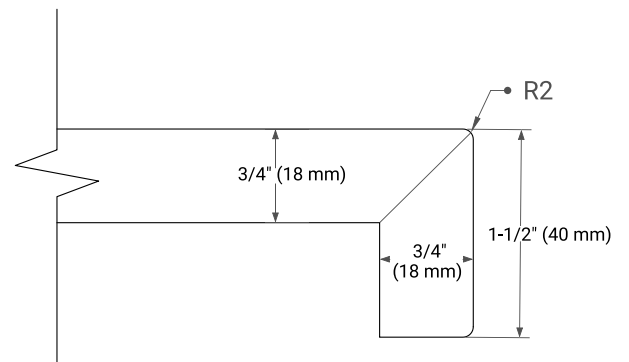

AVAILABLE COLORS

White Grey

FRONT VIEW

SIDE VIEW

PLAN VIEW

37" LEFT RECTANGLE SINK COUNTERTOP WITH 1.5 IN. THICKNESS

ARIEL

OVERALL DIMENSIONS

37" W x 22" D x 1.5" H

COUNTERTOP OPTIONS

Carrara Marble

White Quartz

FEATURES

- Solid countertop with mitered edges & seams
- Undermount white rectangular sink
- Pre-drilled for 8" widespread faucet

INCLUDED

- Countertop
- Matching Backsplash
- Rectangle Sink

COUNTERTOP PLAN VIEW

EDGE SIDE VIEW

THREE DIMENSIONAL COUNTERTOP VIEW