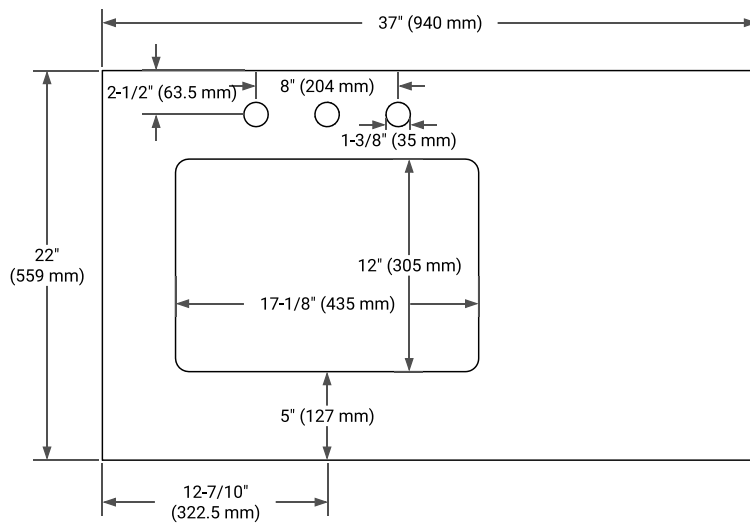

AVAILABLE COLORS

White Grey

FRONT VIEW

SIDE VIEW

PLAN VIEW

37" LEFT RECTANGLE SINK COUNTERTOP WITH 1.5 IN. THICKNESS

ARIEL

OVERALL DIMENSIONS

37" W x 22" D x 1.5" H

COUNTERTOP OPTIONS

Carrara Marble

White Quartz

FEATURES

- Solid countertop with mitered edges & seams
- Undermount white rectangular sink
- Pre-drilled for 8" widespread faucet

INCLUDED

- Countertop
- Matching Backsplash
- Rectangle Sink

COUNTERTOP PLAN VIEW

EDGE SIDE VIEW

THREE DIMENSIONAL COUNTERTOP VIEW