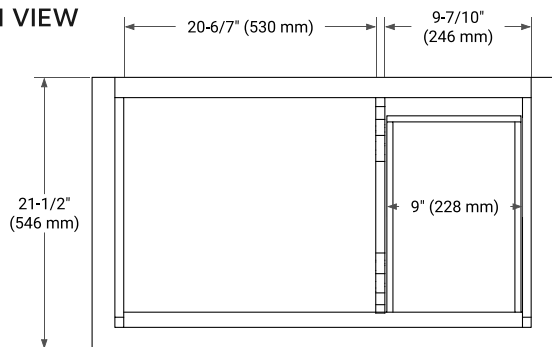

BASE CABINET DIMENSIONS

36" W x 21.5" D x 33.5" H

FEATURES

- Solid wood frame & plywood panels
- Dovetail drawers and joints
- Soft closing doors & drawers

HARDWARE FINISHES

Brushed Nickel Satin Brass Matte Black Polished Chrome

AVAILABLE COLORS

White Grey

FRONT VIEW

SIDE VIEW

PLAN VIEW

37" LEFT RECTANGLE SINK COUNTERTOP WITH 1.5 IN. THICKNESS

ARIEL

OVERALL DIMENSIONS

37" W x 22" D x 1.5" H

COUNTERTOP OPTIONS

Carrara Marble

White Quartz

FEATURES

- Solid countertop with mitered edges & seams
- Undermount white rectangular sink
- Pre-drilled for 8" widespread faucet

INCLUDED

- Countertop
- Matching Backsplash
- Rectangle Sink

COUNTERTOP PLAN VIEW

EDGE SIDE VIEW

THREE DIMENSIONAL COUNTERTOP VIEW