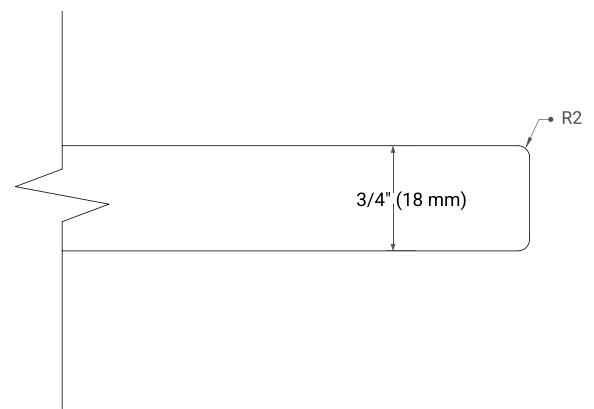

AVAILABLE COLORS

White Grey

FRONT VIEW

SIDE VIEW

PLAN VIEW

31" SINGLE RECTANGLE SINK COUNTERTOP WITH 0.75 IN. THICKNESS

ARIEL

OVERALL DIMENSIONS

30.5" W x 22" D x 0.75" H

COUNTERTOP OPTIONS

Carrara Marble

FEATURES

- Solid countertop with mitered edges & seams
- Undermount white rectangular sink
- Pre-drilled for 8" widespread faucet

INCLUDED

- Countertop
- Matching Backsplash
- Rectangle Sink

COUNTERTOP PLAN VIEW

EDGE SIDE VIEW

THREE DIMENSIONAL COUNTERTOP VIEW