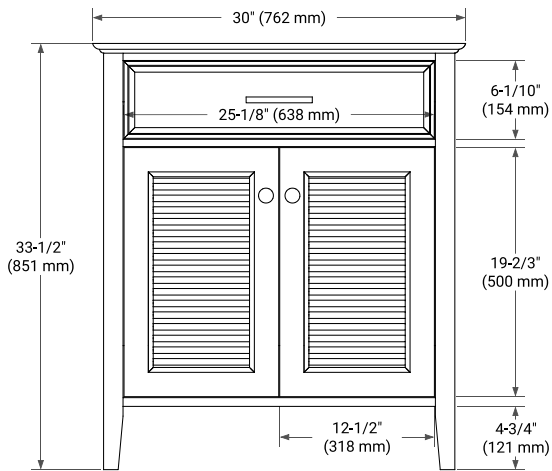

BASE CABINET DIMENSIONS

30" W x 21.5" D x 33.5" H

FEATURES

- Solid wood frame & plywood panels
- Dovetail drawers and joints
- Soft closing doors & drawers

HARDWARE FINISHES

Brushed Nickel Satin Brass Matte Black Polished Chrome

AVAILABLE COLORS

White Grey

FRONT VIEW

SIDE VIEW

PLAN VIEW

31" SINGLE RECTANGLE SINK COUNTERTOP WITH 0.75 IN. THICKNESS

ARIEL

OVERALL DIMENSIONS

30.5" W x 22" D x 0.75" H

COUNTERTOP OPTIONS

Carrara Marble

FEATURES

- Solid countertop with mitered edges & seams
- Undermount white rectangular sink
- Pre-drilled for 8" widespread faucet

INCLUDED

- Countertop
- Matching Backsplash
- Rectangle Sink

COUNTERTOP PLAN VIEW

EDGE SIDE VIEW

THREE DIMENSIONAL COUNTERTOP VIEW