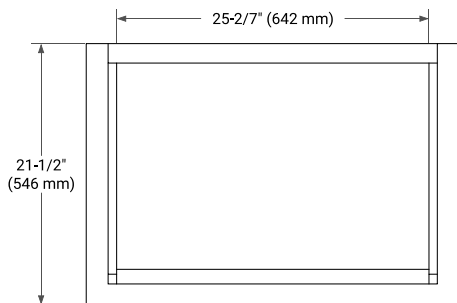

BASE CABINET DIMENSIONS

30" W x 21.5" D x 33.5" H

FEATURES

- Solid wood frame & plywood panels
- Dovetail drawers and joints
- Soft closing doors & drawers

HARDWARE FINISHES

Brushed Nickel Satin Brass Matte Black Polished Chrome

AVAILABLE COLORS

White Grey

FRONT VIEW

SIDE VIEW

PLAN VIEW

31" SINGLE RECTANGLE SINK COUNTERTOP WITH 0.75 IN. THICKNESS

ARIEL

OVERALL DIMENSIONS

30.5" W x 22" D x 0.75" H

COUNTERTOP OPTIONS

Carrara Marble

FEATURES

- Solid countertop with mitered edges & seams
- Undermount white rectangular sink
- Pre-drilled for 8" widespread faucet

INCLUDED

- Countertop
- Matching Backsplash
- Rectangle Sink

COUNTERTOP PLAN VIEW

EDGE SIDE VIEW

THREE DIMENSIONAL COUNTERTOP VIEW