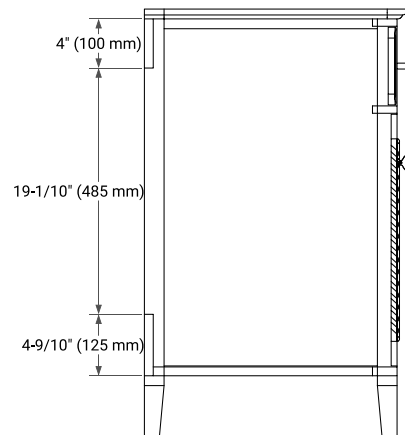

BASE CABINET DIMENSIONS

30" W x 21.5" D x 33.5" H

FEATURES

- Solid wood frame & plywood panels
- Dovetail drawers and joints
- Soft closing doors & drawers

HARDWARE FINISHES

Brushed Nickel Satin Brass Matte Black Polished Chrome

AVAILABLE COLORS

White Grey

FRONT VIEW

SIDE VIEW

PLAN VIEW

31" SINGLE RECTANGLE SINK COUNTERTOP WITH 0.75 IN. THICKNESS

ARIEL

OVERALL DIMENSIONS

30.5" W x 22" D x 0.75" H

COUNTERTOP OPTIONS

Carrara Marble

FEATURES

- Solid countertop with mitered edges & seams
- Undermount white rectangular sink
- Pre-drilled for 8" widespread faucet

INCLUDED

- Countertop
- Matching Backsplash
- Rectangle Sink

COUNTERTOP PLAN VIEW

EDGE SIDE VIEW

THREE DIMENSIONAL COUNTERTOP VIEW