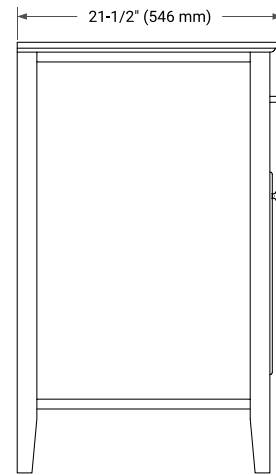

BASE CABINET DIMENSIONS

30" W x 21.5" D x 33.5" H

FEATURES

- Solid wood frame & plywood panels
- Dovetail drawers and joints
- Soft closing doors & drawers

HARDWARE FINISHES

Brushed Nickel Satin Brass Matte Black Polished Chrome

AVAILABLE COLORS

White Grey

FRONT VIEW

SIDE VIEW

PLAN VIEW

31" SINGLE RECTANGLE SINK COUNTERTOP WITH 0.75 IN. THICKNESS

ARIEL

OVERALL DIMENSIONS

30.5" W x 22" D x 0.75" H

COUNTERTOP OPTIONS

Carrara Marble

FEATURES

- Solid countertop with mitered edges & seams
- Undermount white rectangular sink
- Pre-drilled for 8" widespread faucet

INCLUDED

- Countertop
- Matching Backsplash
- Rectangle Sink

COUNTERTOP PLAN VIEW

EDGE SIDE VIEW

THREE DIMENSIONAL COUNTERTOP VIEW