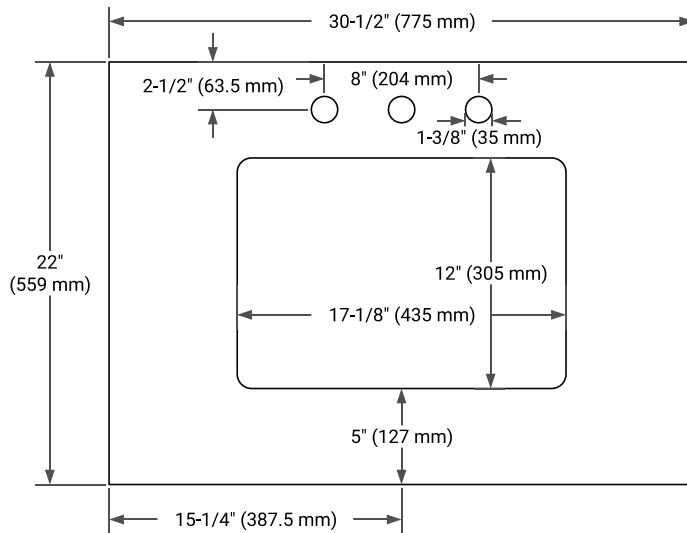

AVAILABLE COLORS

White Grey

FRONT VIEW

SIDE VIEW

PLAN VIEW

31" SINGLE RECTANGLE SINK COUNTERTOP WITH 0.75 IN. THICKNESS

ARIEL

OVERALL DIMENSIONS

30.5" W x 22" D x 0.75" H

COUNTERTOP OPTIONS

Carrara Marble

FEATURES

- Solid countertop with mitered edges & seams
- Undermount white rectangular sink
- Pre-drilled for 8" widespread faucet

INCLUDED

- Countertop
- Matching Backsplash
- Rectangle Sink

COUNTERTOP PLAN VIEW

EDGE SIDE VIEW

THREE DIMENSIONAL COUNTERTOP VIEW