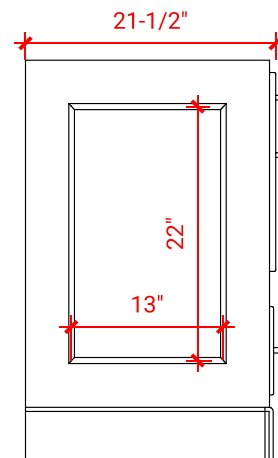

STAFFORD 30" SINGLE SINK BASE CABINET

ARIEL

M030S

BASE CABINET DIMENSIONS

30" W x 21.5" D x 34.5" H

FEATURES

- Solid wood frame & plywood panels
- Dovetail drawers and joints
- Soft closing doors & drawers

HARDWARE FINISHES

Brushed Nickel   Satin Brass   Matte Black   Polished Chrome

AVAILABLE COLORS

White   Grey   Midnight Blue

SIDE VIEW