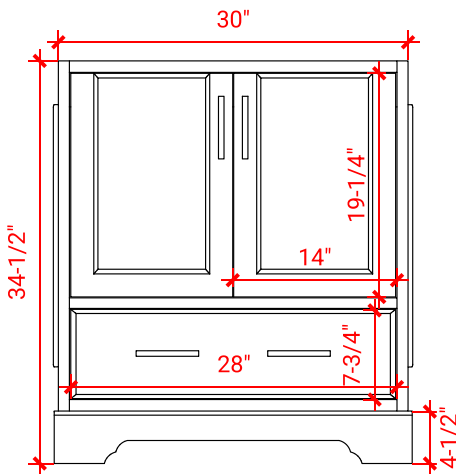

AVAILABLE COLORS

White   Grey   Midnight Blue

FRONT VIEW