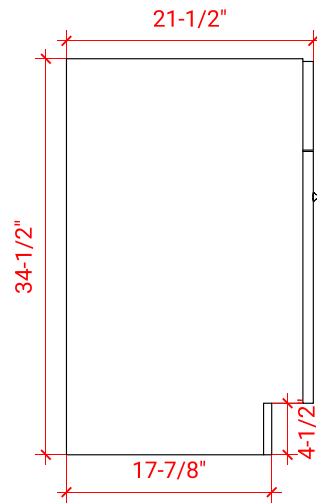

HAMLET 54" SINGLE SINK BASE CABINET

ARIEL

F054S

BASE CABINET DIMENSIONS

54" W x 21.5" D x 34.5" H

FEATURES

- Solid wood frame & plywood panels
- Dovetail drawers and joints
- Soft closing doors & drawers

HARDWARE FINISHES

Brushed Nickel Satin Brass Matte Black Polished Chrome

AVAILABLE COLORS

White Grey Midnight Blue Black

FRONT VIEW

SIDE VIEW

PLAN VIEW

55" SINGLE RECTANGLE SINK COUNTERTOP WITH 1.5 IN. THICKNESS

ARIEL

OVERALL DIMENSIONS

55" W x 22" D x 1.5" H

COUNTERTOP OPTIONS

Carrara Marble
CW-055S-REC-CT

White Quartz
WQ-055S-REC-CT

FEATURES

- Solid countertop with mitered edges & seams
- Undermount white rectangular sink
- Pre-drilled for 8" widespread faucet

INCLUDED

- Countertop
- Matching Backsplash
- Rectangle Sink

COUNTERTOP PLAN VIEW

EDGE SIDE VIEW

THREE DIMENSIONAL COUNTERTOP VIEW