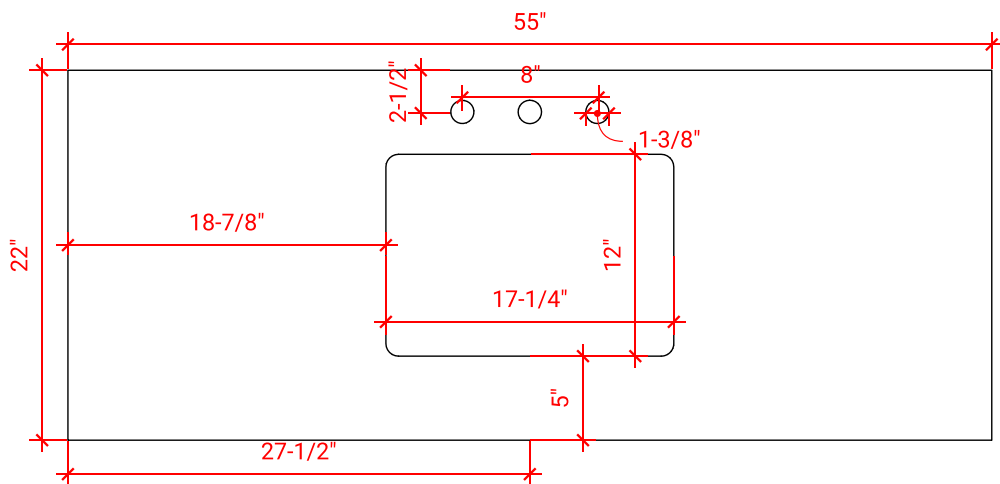

HAMLET 54" SINGLE SINK BASE CABINET

ARIEL

F054S

BASE CABINET DIMENSIONS

54" W x 21.5" D x 34.5" H

FEATURES

- Solid wood frame & plywood panels
- Dovetail drawers and joints
- Soft closing doors & drawers

HARDWARE FINISHES

OVERALL DIMENSIONS

55" W x 22" D x 1.5" H

COUNTERTOP OPTIONS

Carrara Marble
CW-055S-REC-CT

White Quartz
WQ-055S-REC-CT

FEATURES

- Solid countertop with mitered edges & seams
- Undermount white rectangular sink
- Pre-drilled for 8" widespread faucet

INCLUDED

- Countertop
- Matching Backsplash
- Rectangle Sink

COUNTERTOP PLAN VIEW

EDGE SIDE VIEW

THREE DIMENSIONAL COUNTERTOP VIEW