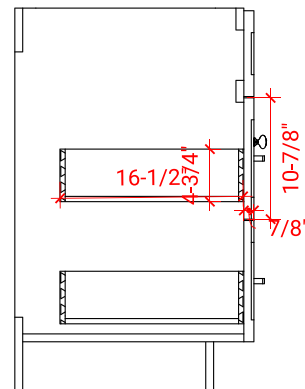

HAMLET 54" SINGLE SINK BASE CABINET

ARIEL

F054S

BASE CABINET DIMENSIONS

54" W x 21.5" D x 34.5" H

FEATURES

- Solid wood frame & plywood panels
- Dovetail drawers and joints
- Soft closing doors & drawers

HARDWARE FINISHES

Brushed Nickel Satin Brass Matte Black Polished Chrome

AVAILABLE COLORS

White Grey Midnight Blue Black

FRONT VIEW

SIDE VIEW

PLAN VIEW

55" SINGLE RECTANGLE SINK COUNTERTOP WITH 1.5 IN. THICKNESS

ARIEL

OVERALL DIMENSIONS

55" W x 22" D x 1.5" H

COUNTERTOP OPTIONS

Carrara Marble
CW-055S-REC-CT

White Quartz
WQ-055S-REC-CT

FEATURES

- Solid countertop with mitered edges & seams
- Undermount white rectangular sink
- Pre-drilled for 8" widespread faucet

INCLUDED

- Countertop
- Matching Backsplash
- Rectangle Sink

COUNTERTOP PLAN VIEW

EDGE SIDE VIEW

THREE DIMENSIONAL COUNTERTOP VIEW