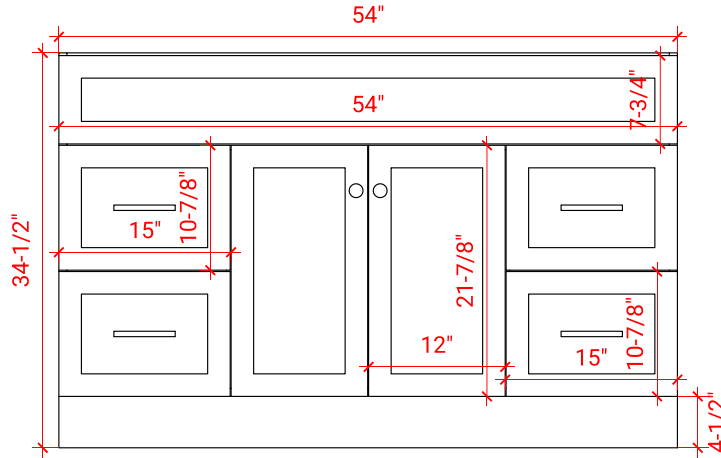

HAMLET 54" SINGLE SINK BASE CABINET

ARIEL

F054S

BASE CABINET DIMENSIONS

54" W x 21.5" D x 34.5" H

FEATURES

- Solid wood frame & plywood panels
- Dovetail drawers and joints
- Soft closing doors & drawers

HARDWARE FINISHES

Brushed Nickel Satin Brass Matte Black Polished Chrome

AVAILABLE COLORS

White Grey Midnight Blue Black

FRONT VIEW

SIDE VIEW

PLAN VIEW

55" SINGLE RECTANGLE SINK COUNTERTOP WITH 1.5 IN. THICKNESS

ARIEL

OVERALL DIMENSIONS

55" W x 22" D x 1.5" H

COUNTERTOP OPTIONS

Carrara Marble
CW-055S-REC-CT

White Quartz
WQ-055S-REC-CT

FEATURES

- Solid countertop with mitered edges & seams
- Undermount white rectangular sink
- Pre-drilled for 8" widespread faucet

INCLUDED

- Countertop
- Matching Backsplash
- Rectangle Sink

COUNTERTOP PLAN VIEW

EDGE SIDE VIEW

THREE DIMENSIONAL COUNTERTOP VIEW