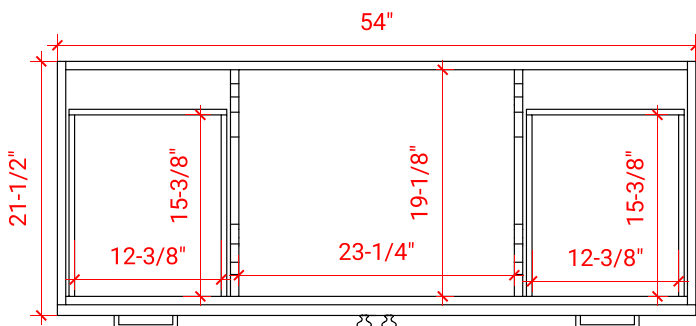

HAMLET 54" SINGLE SINK BASE CABINET

ARIEL

F054S

BASE CABINET DIMENSIONS

54" W x 21.5" D x 34.5" H

FEATURES

- Solid wood frame & plywood panels
- Dovetail drawers and joints
- Soft closing doors & drawers

HARDWARE FINISHES

Brushed Nickel Satin Brass Matte Black Polished Chrome

AVAILABLE COLORS

White Grey Midnight Blue Black

FRONT VIEW

SIDE VIEW

PLAN VIEW

55" SINGLE RECTANGLE SINK COUNTERTOP WITH 1.5 IN. THICKNESS

ARIEL

OVERALL DIMENSIONS

55" W x 22" D x 1.5" H

COUNTERTOP OPTIONS

Carrara Marble
CW-055S-REC-CT

White Quartz
WQ-055S-REC-CT

FEATURES

- Solid countertop with mitered edges & seams
- Undermount white rectangular sink
- Pre-drilled for 8" widespread faucet

INCLUDED

- Countertop
- Matching Backsplash
- Rectangle Sink

COUNTERTOP PLAN VIEW

EDGE SIDE VIEW

THREE DIMENSIONAL COUNTERTOP VIEW