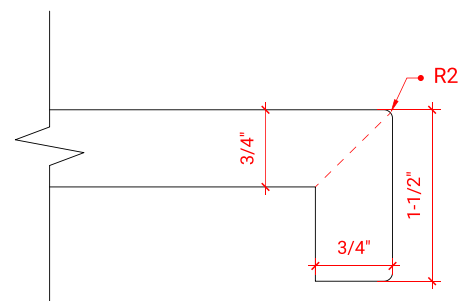

HAMLET 54" SINGLE SINK BASE CABINET

ARIEL

F054S

BASE CABINET DIMENSIONS

54" W x 21.5" D x 34.5" H

FEATURES

- Solid wood frame & plywood panels
- Dovetail drawers and joints
- Soft closing doors & drawers

HARDWARE FINISHES

OVERALL DIMENSIONS

55" W x 22" D x 1.5" H

COUNTERTOP OPTIONS

Carrara Marble
CW-055S-REC-CT

White Quartz
WQ-055S-REC-CT

FEATURES

- Solid countertop with mitered edges & seams
- Undermount white rectangular sink
- Pre-drilled for 8" widespread faucet

INCLUDED

- Countertop
- Matching Backsplash
- Rectangle Sink

COUNTERTOP PLAN VIEW

EDGE SIDE VIEW

THREE DIMENSIONAL COUNTERTOP VIEW