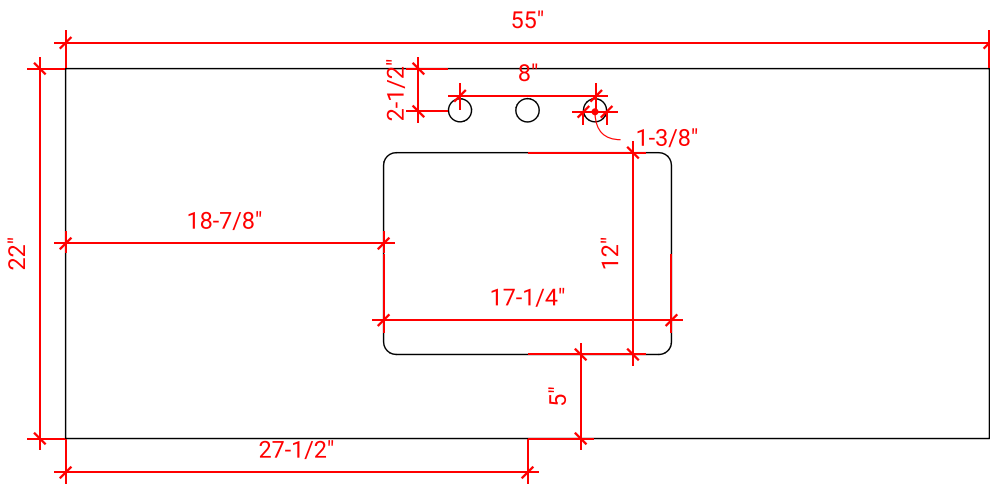

55" SINGLE RECTANGLE SINK COUNTERTOP WITH 0.75 IN. THICKNESS

ARIEL

OVERALL DIMENSIONS

55" W x 22" D x 0.75" H

COUNTERTOP OPTIONS

FEATURES

- Solid countertop with mitered edges & seams
- Undermount white rectangular sink
- Pre-drilled for 8" widespread faucet

INCLUDED

- Countertop
- Matching Backsplash
- Rectangle Sink

COUNTERTOP PLAN VIEW