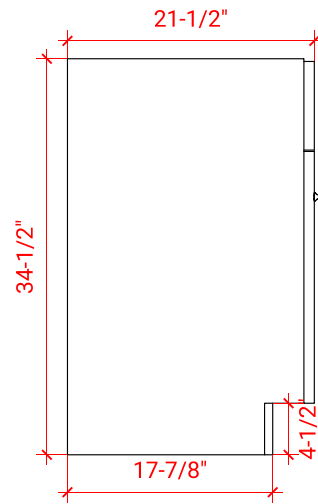

HAMLET 54" SINGLE SINK BASE CABINET

ARIEL

F054S

BASE CABINET DIMENSIONS

54" W x 21.5" D x 34.5" H

FEATURES

- Solid wood frame & plywood panels
- Dovetail drawers and joints
- Soft closing doors & drawers

HARDWARE FINISHES

Brushed Nickel   Satin Brass   Matte Black   Polished Chrome

AVAILABLE COLORS

White   Grey   Midnight Blue   Black

SIDE VIEW