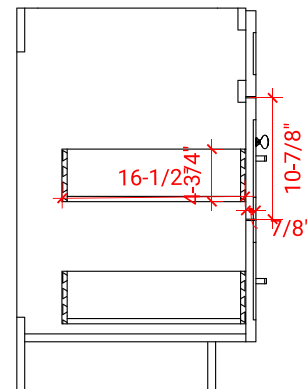

## BASE CABINET DIMENSIONS

54" W x 21.5" D x 34.5" H

# 55" SINGLE RECTANGLE SINK COUNTERTOP WITH 0.75 IN. THICKNESS

## OVERALL DIMENSIONS

55" W x 22" D x 0.75" H