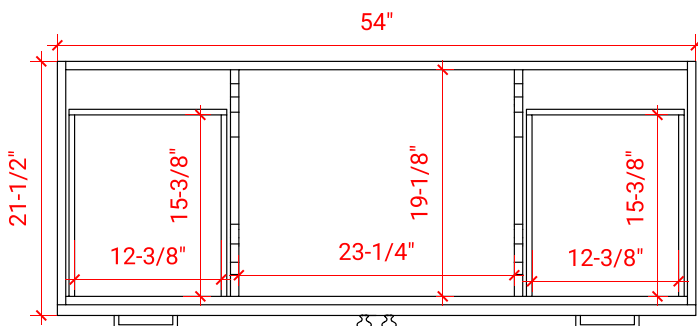

HAMLET 54" SINGLE SINK BASE CABINET

ARIEL

F054S

BASE CABINET DIMENSIONS

54" W x 21.5" D x 34.5" H

FEATURES

- Solid wood frame & plywood panels
- Dovetail drawers and joints
- Soft closing doors & drawers

HARDWARE FINISHES

Brushed Nickel   Satin Brass   Matte Black   Polished Chrome

AVAILABLE COLORS

White   Grey   Midnight Blue   Black

PLAN VIEW