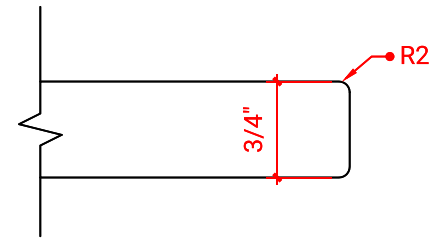

EDGE SIDE VIEW