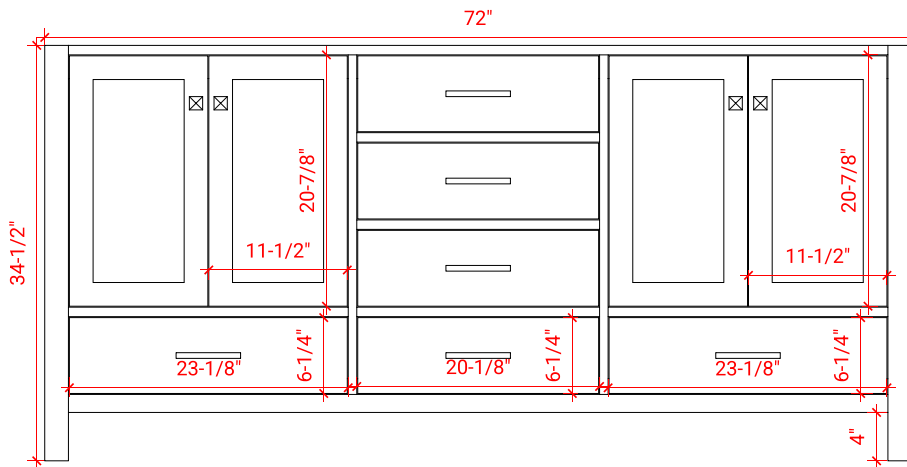

CAMBRIDGE 72" DOUBLE SINK BASE CABINET

ARIEL

A073D

BASE CABINET DIMENSIONS

72" W x 21.5" D x 34.5" H

FEATURES

- Solid wood frame & plywood panels
- Dovetail drawers and joints
- Soft closing doors & drawers

HARDWARE FINISHES

Brushed Nickel Satin Brass Matte Black Polished Chrome

AVAILABLE COLORS

White Grey Midnight Blue Espresso

FRONT VIEW

SIDE VIEW

PLAN VIEW

73" DOUBLE RECTANGLE SINK COUNTERTOP WITH 2 IN. THICKNESS

ARIEL

OVERALL DIMENSIONS

72.25" W x 22" D x 2" H

COUNTERTOP OPTIONS

Carrara Marble
CW5-073D-REC-CT

FEATURES

- Solid countertop with mitered edges & seams
- Undermount white rectangular sink
- Pre-drilled for 8" widespread faucet

INCLUDED

- Countertop
- Matching Backsplash
- Rectangle Sinks

COUNTERTOP PLAN VIEW

EDGE SIDE VIEW

THREE DIMENSIONAL COUNTERTOP VIEW