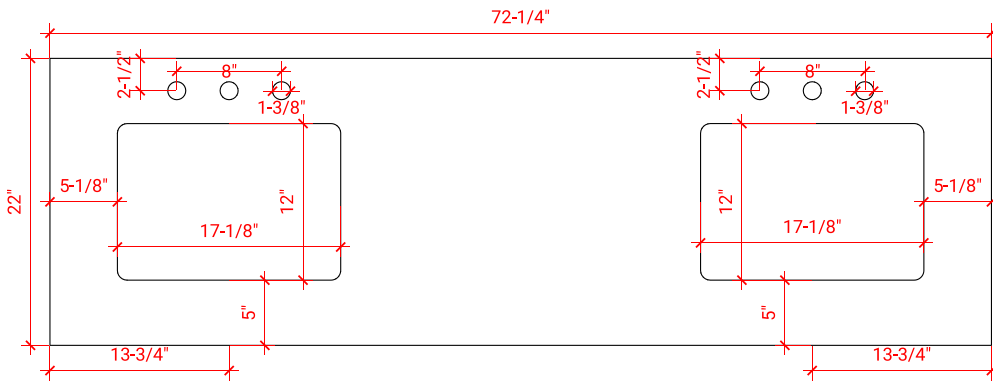

CAMBRIDGE 72" DOUBLE SINK BASE CABINET

ARIEL

A073D

BASE CABINET DIMENSIONS

72" W x 21.5" D x 34.5" H

FEATURES

- Solid wood frame & plywood panels
- Dovetail drawers and joints
- Soft closing doors & drawers

ARIEL

OVERALL DIMENSIONS

72.25" W x 22" D x 2" H

COUNTERTOP OPTIONS

Carrara Marble
CW5-073D-REC-CT

FEATURES

- Solid countertop with mitered edges & seams
- Undermount white rectangular sink
- Pre-drilled for 8" widespread faucet

INCLUDED

- Countertop
- Matching Backsplash
- Rectangle Sinks

COUNTERTOP PLAN VIEW

EDGE SIDE VIEW

THREE DIMENSIONAL COUNTERTOP VIEW