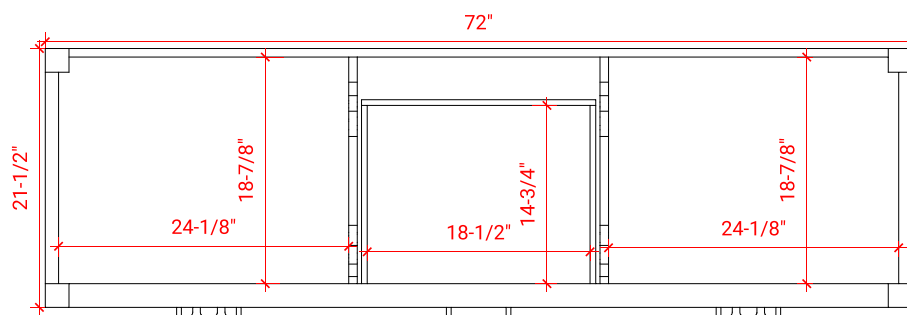

CAMBRIDGE 72" DOUBLE SINK BASE CABINET

ARIEL

A073D

BASE CABINET DIMENSIONS

72" W x 21.5" D x 34.5" H

FEATURES

- Solid wood frame & plywood panels
- Dovetail drawers and joints
- Soft closing doors & drawers

HARDWARE FINISHES

Brushed Nickel Satin Brass Matte Black Polished Chrome

AVAILABLE COLORS

White Grey Midnight Blue Espresso

FRONT VIEW

SIDE VIEW

PLAN VIEW

73" DOUBLE RECTANGLE SINK COUNTERTOP WITH 2 IN. THICKNESS

ARIEL

OVERALL DIMENSIONS

72.25" W x 22" D x 2" H

COUNTERTOP OPTIONS

Carrara Marble
CW5-073D-REC-CT

FEATURES

- Solid countertop with mitered edges & seams
- Undermount white rectangular sink
- Pre-drilled for 8" widespread faucet

INCLUDED

- Countertop
- Matching Backsplash
- Rectangle Sinks

COUNTERTOP PLAN VIEW

EDGE SIDE VIEW

THREE DIMENSIONAL COUNTERTOP VIEW