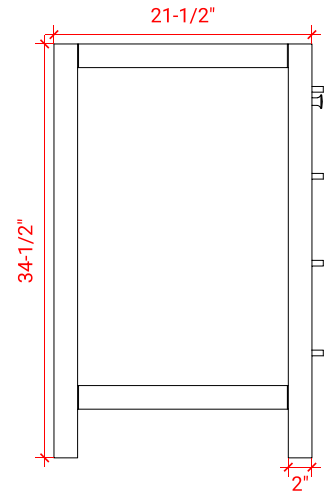

CAMBRIDGE 72" DOUBLE SINK BASE CABINET

ARIEL

A073D

BASE CABINET DIMENSIONS

72" W x 21.5" D x 34.5" H

FEATURES

- Solid wood frame & plywood panels
- Dovetail drawers and joints
- Soft closing doors & drawers

HARDWARE FINISHES

Brushed Nickel Satin Brass Matte Black Polished Chrome

AVAILABLE COLORS

White Grey Midnight Blue Espresso

FRONT VIEW

SIDE VIEW

PLAN VIEW

73" DOUBLE RECTANGLE SINK COUNTERTOP WITH 2 IN. THICKNESS

ARIEL

OVERALL DIMENSIONS

72.25" W x 22" D x 2" H

COUNTERTOP OPTIONS

Carrara Marble
CW5-073D-REC-CT

FEATURES

- Solid countertop with mitered edges & seams
- Undermount white rectangular sink
- Pre-drilled for 8" widespread faucet

INCLUDED

- Countertop
- Matching Backsplash
- Rectangle Sinks

COUNTERTOP PLAN VIEW

EDGE SIDE VIEW

THREE DIMENSIONAL COUNTERTOP VIEW