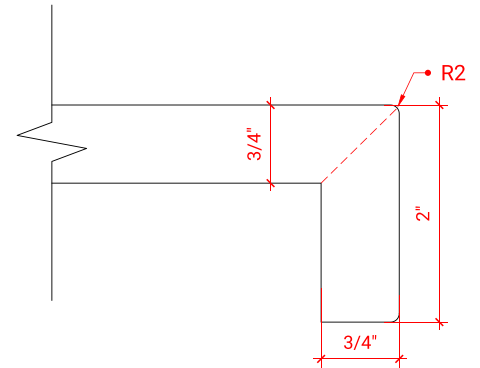

CAMBRIDGE 72" DOUBLE SINK BASE CABINET

ARIEL

A073D

BASE CABINET DIMENSIONS

72" W x 21.5" D x 34.5" H

FEATURES

- Solid wood frame & plywood panels
- Dovetail drawers and joints
- Soft closing doors & drawers

ARIEL

OVERALL DIMENSIONS

72.25" W x 22" D x 2" H

COUNTERTOP OPTIONS

Carrara Marble
CW5-073D-REC-CT

FEATURES

- Solid countertop with mitered edges & seams
- Undermount white rectangular sink
- Pre-drilled for 8" widespread faucet

INCLUDED

- Countertop
- Matching Backsplash
- Rectangle Sinks

COUNTERTOP PLAN VIEW

EDGE SIDE VIEW

THREE DIMENSIONAL COUNTERTOP VIEW