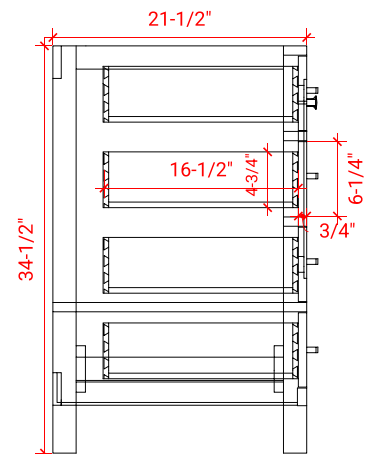

CAMBRIDGE 72" DOUBLE SINK BASE CABINET

ARIEL

A073D

BASE CABINET DIMENSIONS

72" W x 21.5" D x 34.5" H

FEATURES

- Solid wood frame & plywood panels
- Dovetail drawers and joints
- Soft closing doors & drawers

HARDWARE FINISHES

Brushed Nickel Satin Brass Matte Black Polished Chrome

AVAILABLE COLORS

White Grey Midnight Blue Espresso

FRONT VIEW

SIDE VIEW

PLAN VIEW

73" DOUBLE RECTANGLE SINK COUNTERTOP WITH 2 IN. THICKNESS

ARIEL

OVERALL DIMENSIONS

72.25" W x 22" D x 2" H

COUNTERTOP OPTIONS

Carrara Marble
CW5-073D-REC-CT

FEATURES

- Solid countertop with mitered edges & seams
- Undermount white rectangular sink
- Pre-drilled for 8" widespread faucet

INCLUDED

- Countertop
- Matching Backsplash
- Rectangle Sinks

COUNTERTOP PLAN VIEW

EDGE SIDE VIEW

THREE DIMENSIONAL COUNTERTOP VIEW