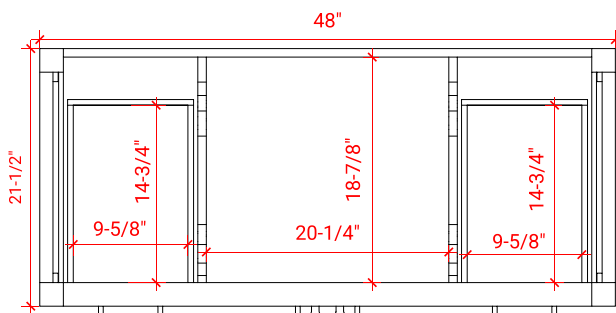

CAMBRIDGE 48" SINGLE SINK BASE CABINET

ARIEL

A049S

BASE CABINET DIMENSIONS

48" W x 21.5" D x 34.5" H

FEATURES

- Solid wood frame & plywood panels
- Dovetail drawers and joints
- Soft closing doors & drawers

HARDWARE FINISHES

Brushed Nickel   Satin Brass   Matte Black   Polished Chrome

AVAILABLE COLORS

White   Grey   Midnight Blue   Espresso

PLAN VIEW