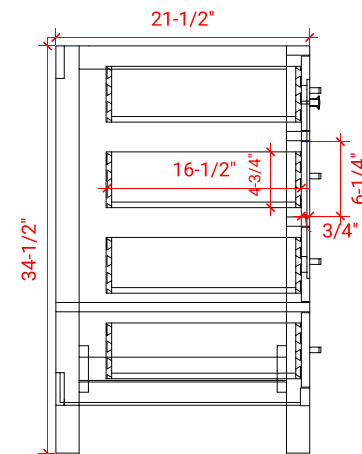

CAMBRIDGE 48" SINGLE SINK BASE CABINET

ARIEL

A049S

BASE CABINET DIMENSIONS

48" W x 21.5" D x 34.5" H

FEATURES

- Solid wood frame & plywood panels
- Dovetail drawers and joints
- Soft closing doors & drawers

HARDWARE FINISHES

Brushed Nickel   Satin Brass   Matte Black   Polished Chrome

AVAILABLE COLORS

White   Grey   Midnight Blue   Espresso

PLAN VIEW