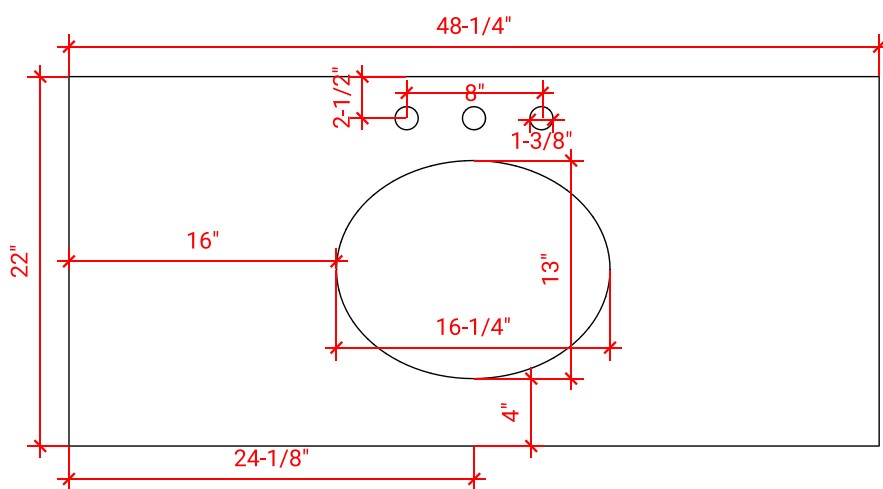

CAMBRIDGE 48" SINGLE SINK BASE CABINET

ARIEL

A049S

BASE CABINET DIMENSIONS

48" W x 21.5" D x 34.5" H

FEATURES

- Solid wood frame & plywood panels
- Dovetail drawers and joints
- Soft closing doors & drawers

ARIEL

OVERALL DIMENSIONS

48.25" W x 22".D x 2" H

COUNTERTOP OPTIONS

Carrara Marble
CW5-049S-OVL-CT

FEATURES

- Solid countertop with mitered edges & seams
- Undermount white oval sink
- Pre-drilled for 8" widespread faucet

INCLUDED

- Countertop
- Matching Backsplash
- Oval Sink

COUNTERTOP PLAN VIEW

EDGE SIDE VIEW

THREE DIMENSIONAL COUNTERTOP VIEW