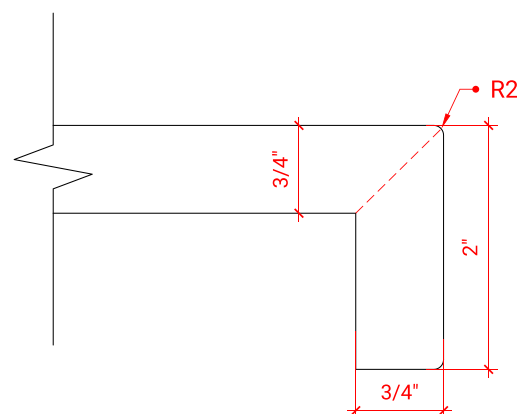

CAMBRIDGE 48" SINGLE SINK BASE CABINET

ARIEL

A049S

BASE CABINET DIMENSIONS

48" W x 21.5" D x 34.5" H

FEATURES

- Solid wood frame & plywood panels
- Dovetail drawers and joints
- Soft closing doors & drawers

ARIEL

OVERALL DIMENSIONS

48.25" W x 22".D x 2" H

COUNTERTOP OPTIONS

Carrara Marble
CW5-049S-OVL-CT

FEATURES

- Solid countertop with mitered edges & seams
- Undermount white oval sink
- Pre-drilled for 8" widespread faucet

INCLUDED

- Countertop
- Matching Backsplash
- Oval Sink

COUNTERTOP PLAN VIEW

EDGE SIDE VIEW

THREE DIMENSIONAL COUNTERTOP VIEW