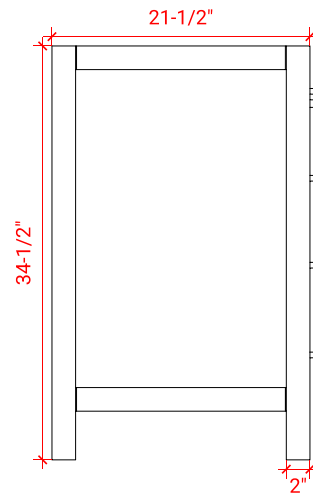

CAMBRIDGE 48" SINGLE SINK BASE CABINET

ARIEL

A049S

BASE CABINET DIMENSIONS

48" W x 21.5" D x 34.5" H

FEATURES

- Solid wood frame & plywood panels
- Dovetail drawers and joints
- Soft closing doors & drawers

HARDWARE FINISHES

Brushed Nickel Satin Brass Matte Black Polished Chrome

AVAILABLE COLORS

White Grey Midnight Blue Espresso

FRONT VIEW

SIDE VIEW

PLAN VIEW

49" SINGLE OVAL SINK COUNTERTOP WITH 2 IN. THICKNESS

ARIEL

OVERALL DIMENSIONS

48.25" W x 22".D x 2" H

COUNTERTOP OPTIONS

Carrara Marble
CW5-049S-OVL-CT

FEATURES

- Solid countertop with mitered edges & seams
- Undermount white oval sink
- Pre-drilled for 8" widespread faucet

INCLUDED

- Countertop
- Matching Backsplash
- Oval Sink

COUNTERTOP PLAN VIEW

EDGE SIDE VIEW

THREE DIMENSIONAL COUNTERTOP VIEW