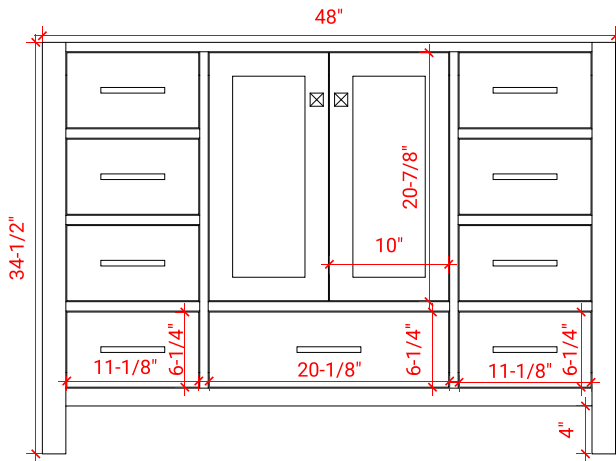

CAMBRIDGE 48" SINGLE SINK BASE CABINET

ARIEL

A049S

BASE CABINET DIMENSIONS

48" W x 21.5" D x 34.5" H

FEATURES

- Solid wood frame & plywood panels
- Dovetail drawers and joints
- Soft closing doors & drawers

HARDWARE FINISHES

Brushed Nickel Satin Brass Matte Black Polished Chrome

AVAILABLE COLORS

White Grey Midnight Blue Espresso

FRONT VIEW

SIDE VIEW

PLAN VIEW

49" SINGLE OVAL SINK COUNTERTOP WITH 2 IN. THICKNESS

ARIEL

OVERALL DIMENSIONS

48.25" W x 22".D x 2" H

COUNTERTOP OPTIONS

Carrara Marble
CW5-049S-OVL-CT

FEATURES

- Solid countertop with mitered edges & seams
- Undermount white oval sink
- Pre-drilled for 8" widespread faucet

INCLUDED

- Countertop
- Matching Backsplash
- Oval Sink

COUNTERTOP PLAN VIEW

EDGE SIDE VIEW

THREE DIMENSIONAL COUNTERTOP VIEW