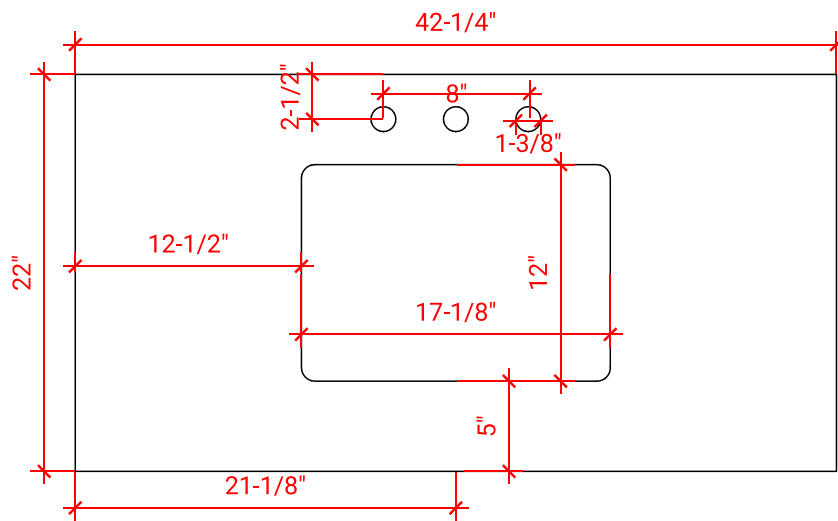

CAMBRIDGE 42" SINGLE SINK BASE CABINET

ARIEL

A043S

BASE CABINET DIMENSIONS

42" W x 21.5" D x 34.5" H

FEATURES

- Solid wood frame & plywood panels
- Dovetail drawers and joints
- Soft closing doors & drawers

42.25" W x 22" D x 2" H

COUNTERTOP OPTIONS

Carrara Marble
CW5-043S-REC-CT

FEATURES

- Solid countertop with mitered edges & seams
- Undermount white rectangular sink
- Pre-drilled for 8" widespread faucet

INCLUDED

- Countertop
- Matching Backsplash
- Rectangle Sink

COUNTERTOP PLAN VIEW

EDGE SIDE VIEW

THREE DIMENSIONAL COUNTERTOP VIEW