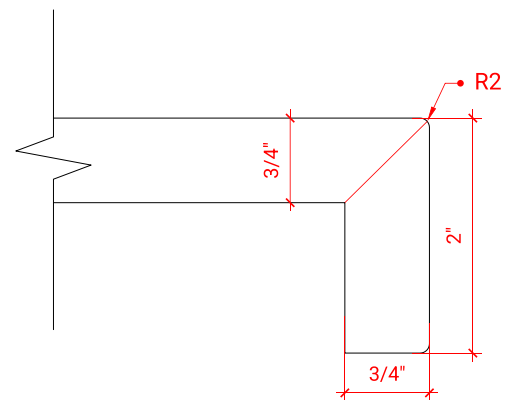

CAMBRIDGE 42" SINGLE SINK BASE CABINET

ARIEL

A043S

BASE CABINET DIMENSIONS

42" W x 21.5" D x 34.5" H

FEATURES

- Solid wood frame & plywood panels
- Dovetail drawers and joints
- Soft closing doors & drawers

42.25" W x 22" D x 2" H

COUNTERTOP OPTIONS

Carrara Marble
CW5-043S-REC-CT

FEATURES

- Solid countertop with mitered edges & seams
- Undermount white rectangular sink
- Pre-drilled for 8" widespread faucet

INCLUDED

- Countertop
- Matching Backsplash
- Rectangle Sink

COUNTERTOP PLAN VIEW

EDGE SIDE VIEW

THREE DIMENSIONAL COUNTERTOP VIEW