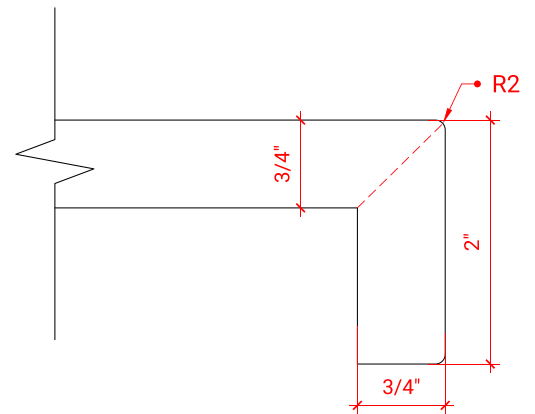

CAMBRIDGE 36" RIGHT OFFSET CABINET

ARIEL

A037S-R

BASE CABINET DIMENSIONS

36" W x 21.5" D x 34.5" H

FEATURES

- Solid wood frame & plywood panels
- Dovetail drawers and joints
- Soft closing doors & drawers

HARDWARE FINISHES

OVERALL DIMENSIONS

36.25" W x 22" D x 2" H

COUNTERTOP OPTIONS

Carrara Marble
CW5-037S-R-OVL-CT

FEATURES

- Solid countertop with mitered edges & seams
- Undermount white oval sink
- Pre-drilled for 8" widespread faucet

INCLUDED

- Countertop
- Matching Backsplash
- Oval Sink

COUNTERTOP PLAN VIEW

EDGE SIDE VIEW

THREE DIMENSIONAL COUNTERTOP VIEW