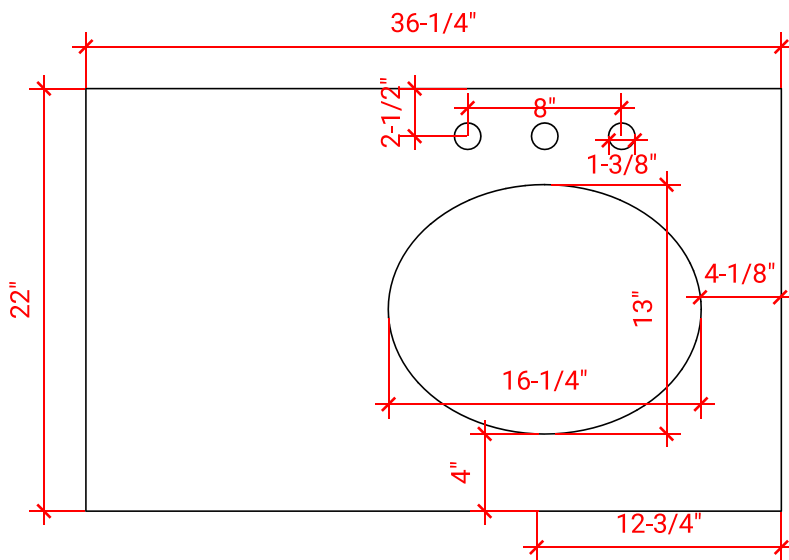

CAMBRIDGE 36" RIGHT OFFSET CABINET

ARIEL

A037S-R

BASE CABINET DIMENSIONS

36" W x 21.5" D x 34.5" H

FEATURES

- Solid wood frame & plywood panels
- Dovetail drawers and joints
- Soft closing doors & drawers

HARDWARE FINISHES

OVERALL DIMENSIONS

36.25" W x 22" D x 2" H

COUNTERTOP OPTIONS

Carrara Marble
CW5-037S-R-OVL-CT

FEATURES

- Solid countertop with mitered edges & seams
- Undermount white oval sink
- Pre-drilled for 8" widespread faucet

INCLUDED

- Countertop
- Matching Backsplash
- Oval Sink

COUNTERTOP PLAN VIEW

EDGE SIDE VIEW

THREE DIMENSIONAL COUNTERTOP VIEW