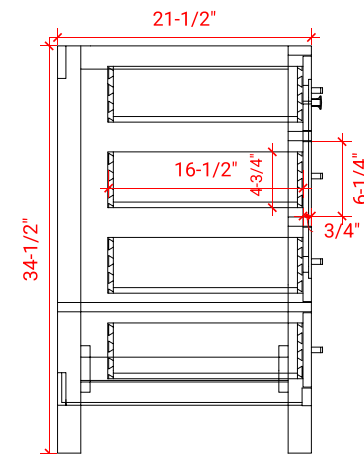

CAMBRIDGE 36" RIGHT OFFSET CABINET

ARIEL

A037S-R

BASE CABINET DIMENSIONS

36" W x 21.5" D x 34.5" H

FEATURES

- Solid wood frame & plywood panels
- Dovetail drawers and joints
- Soft closing doors & drawers

HARDWARE FINISHES

Brushed Nickel Satin Brass Matte Black Polished Chrome

AVAILABLE COLORS

White Grey Midnight Blue Espresso

FRONT VIEW

SIDE VIEW

PLAN VIEW

37" RIGHT OVAL SINK COUNTERTOP WITH 2 IN. THICKNESS

ARIEL

OVERALL DIMENSIONS

36.25" W x 22" D x 2" H

COUNTERTOP OPTIONS

Carrara Marble
CW5-037S-R-OVL-CT

FEATURES

- Solid countertop with mitered edges & seams
- Undermount white oval sink
- Pre-drilled for 8" widespread faucet

INCLUDED

- Countertop
- Matching Backsplash
- Oval Sink

COUNTERTOP PLAN VIEW

EDGE SIDE VIEW

THREE DIMENSIONAL COUNTERTOP VIEW