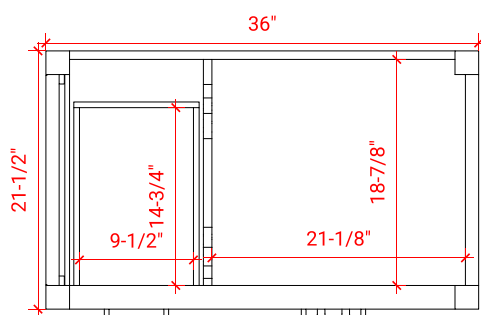

CAMBRIDGE 36" RIGHT OFFSET CABINET

ARIEL

A037S-R

BASE CABINET DIMENSIONS

36" W x 21.5" D x 34.5" H

FEATURES

- Solid wood frame & plywood panels
- Dovetail drawers and joints
- Soft closing doors & drawers

HARDWARE FINISHES

Brushed Nickel Satin Brass Matte Black Polished Chrome

AVAILABLE COLORS

White Grey Midnight Blue Espresso

FRONT VIEW

SIDE VIEW

PLAN VIEW

37" RIGHT OVAL SINK COUNTERTOP WITH 2 IN. THICKNESS

ARIEL

OVERALL DIMENSIONS

36.25" W x 22" D x 2" H

COUNTERTOP OPTIONS

Carrara Marble
CW5-037S-R-OVL-CT

FEATURES

- Solid countertop with mitered edges & seams
- Undermount white oval sink
- Pre-drilled for 8" widespread faucet

INCLUDED

- Countertop
- Matching Backsplash
- Oval Sink

COUNTERTOP PLAN VIEW

EDGE SIDE VIEW

THREE DIMENSIONAL COUNTERTOP VIEW