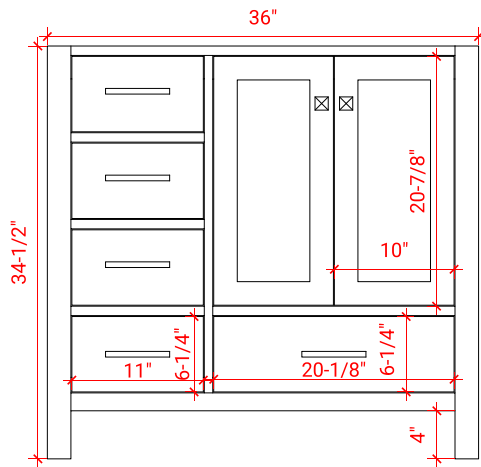

CAMBRIDGE 36" RIGHT OFFSET CABINET

ARIEL

A037S-R

BASE CABINET DIMENSIONS

36" W x 21.5" D x 34.5" H

FEATURES

- Solid wood frame & plywood panels
- Dovetail drawers and joints
- Soft closing doors & drawers

HARDWARE FINISHES

Brushed Nickel Satin Brass Matte Black Polished Chrome

AVAILABLE COLORS

White Grey Midnight Blue Espresso

FRONT VIEW

SIDE VIEW

PLAN VIEW

37" RIGHT OVAL SINK COUNTERTOP WITH 2 IN. THICKNESS

ARIEL

OVERALL DIMENSIONS

36.25" W x 22" D x 2" H

COUNTERTOP OPTIONS

Carrara Marble
CW5-037S-R-OVL-CT

FEATURES

- Solid countertop with mitered edges & seams
- Undermount white oval sink
- Pre-drilled for 8" widespread faucet

INCLUDED

- Countertop
- Matching Backsplash
- Oval Sink

COUNTERTOP PLAN VIEW

EDGE SIDE VIEW

THREE DIMENSIONAL COUNTERTOP VIEW