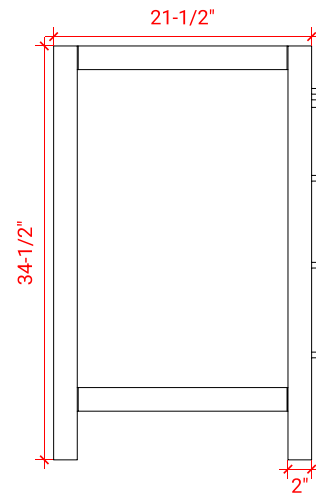

CAMBRIDGE 36" RIGHT OFFSET CABINET

ARIEL

A037S-R

BASE CABINET DIMENSIONS

36" W x 21.5" D x 34.5" H

FEATURES

- Solid wood frame & plywood panels
- Dovetail drawers and joints
- Soft closing doors & drawers

HARDWARE FINISHES

Brushed Nickel Satin Brass Matte Black Polished Chrome

AVAILABLE COLORS

White Grey Midnight Blue Espresso

FRONT VIEW

SIDE VIEW

PLAN VIEW

37" RIGHT OVAL SINK COUNTERTOP WITH 2 IN. THICKNESS

ARIEL

OVERALL DIMENSIONS

36.25" W x 22" D x 2" H

COUNTERTOP OPTIONS

Carrara Marble
CW5-037S-R-OVL-CT

FEATURES

- Solid countertop with mitered edges & seams
- Undermount white oval sink
- Pre-drilled for 8" widespread faucet

INCLUDED

- Countertop
- Matching Backsplash
- Oval Sink

COUNTERTOP PLAN VIEW

EDGE SIDE VIEW

THREE DIMENSIONAL COUNTERTOP VIEW