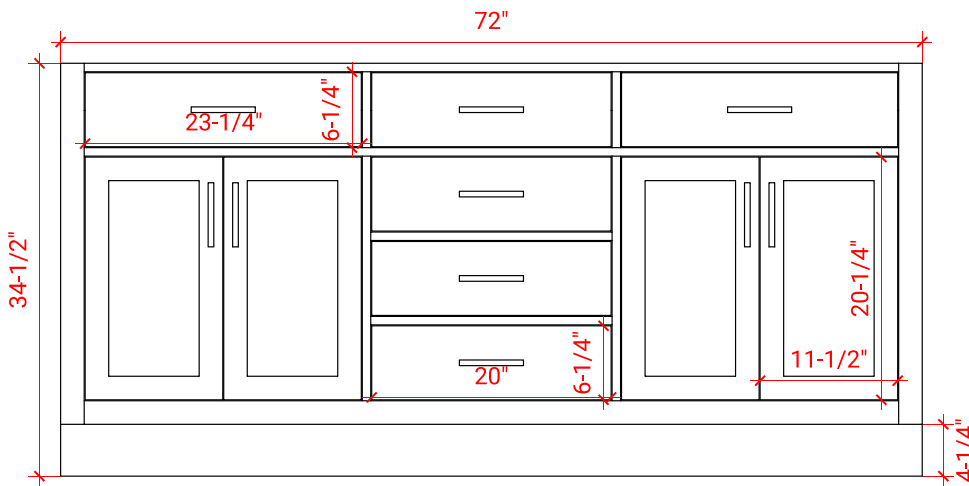

AVAILABLE COLORS

White   Grey   Midnight Blue

FRONT VIEW