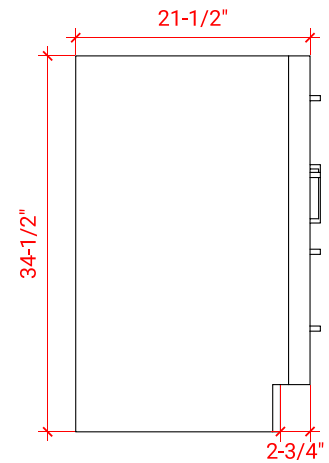

HEPBURN 72" DOUBLE SINK BASE CABINET

ARIEL

T072D

BASE CABINET DIMENSIONS

72" W x 21.5" D x 34.5" H

FEATURES

- Solid wood frame & plywood panels
- Dovetail drawers and joints
- Soft closing doors & drawers

HARDWARE FINISHES

Brushed Nickel   Satin Brass   Matte Black   Polished Chrome

AVAILABLE COLORS

White   Grey   Midnight Blue

SIDE VIEW