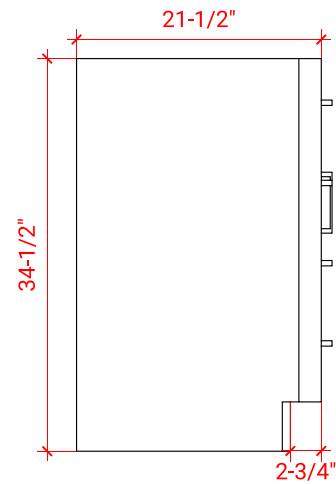

HEPBURN 42" LEFT OFFSET CABINET

ARIEL

T042S-L

BASE CABINET DIMENSIONS

42" W x 21.5" D x 34.5" H

FEATURES

- Solid wood frame & plywood panels
- Dovetail drawers and joints
- Soft closing doors & drawers

HARDWARE FINISHES

Brushed Nickel   Satin Brass   Matte Black   Polished Chrome

AVAILABLE COLORS

White   Grey   Midnight Blue

SIDE VIEW