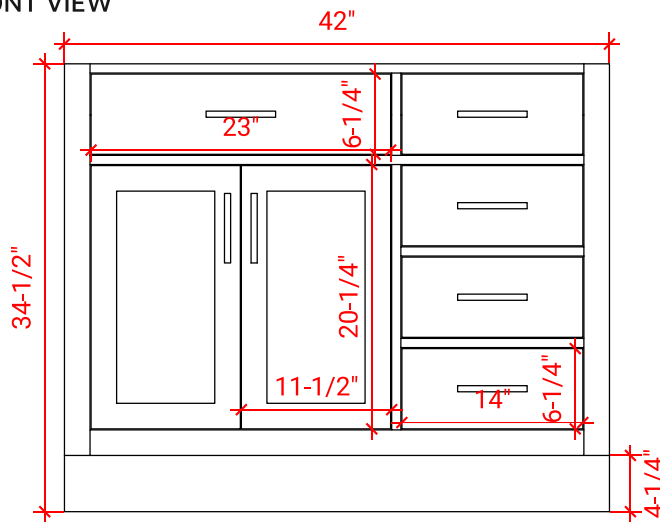

AVAILABLE COLORS

White   Grey   Midnight Blue

FRONT VIEW