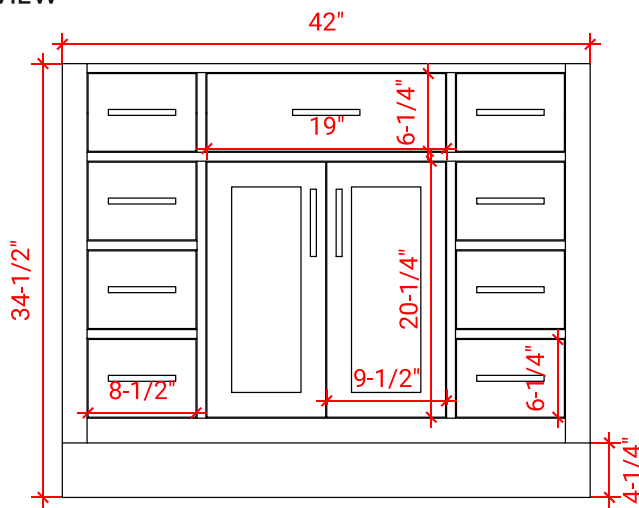

AVAILABLE COLORS

White   Grey   Midnight Blue

FRONT VIEW