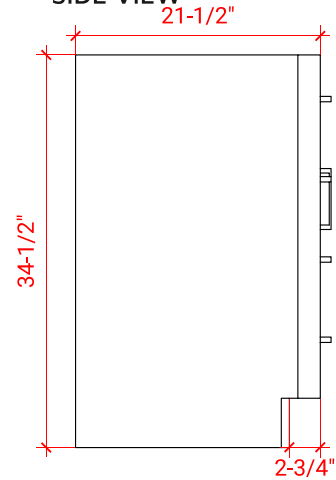

HEPBURN 42" SINGLE SINK BASE CABINET

ARIEL

T042S

BASE CABINET DIMENSIONS

42" W x 21.5" D x 34.5" H

FEATURES

- Solid wood frame & plywood panels
- Dovetail drawers and joints
- Soft closing doors & drawers

HARDWARE FINISHES

Brushed Nickel   Satin Brass   Matte Black   Polished Chrome

AVAILABLE COLORS

White   Grey   Midnight Blue

SIDE VIEW