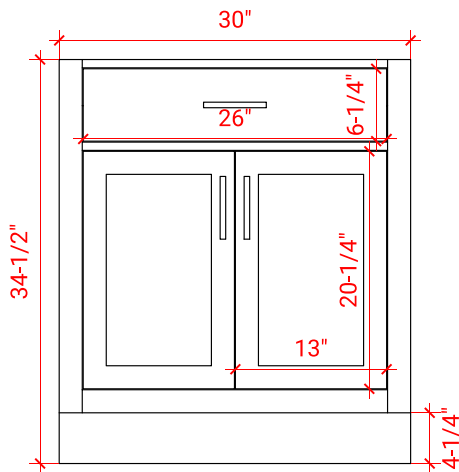

AVAILABLE COLORS

White   Grey   Midnight Blue

FRONT VIEW