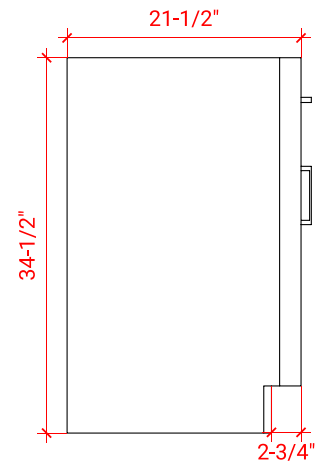

HEPBURN 30" SINGLE SINK BASE CABINET

ARIEL

T030S

BASE CABINET DIMENSIONS

30" W x 21.5" D x 34.5" H

FEATURES

- Solid wood frame & plywood panels
- Dovetail drawers and joints
- Soft closing doors & drawers

HARDWARE FINISHES

Brushed Nickel   Satin Brass   Matte Black   Polished Chrome

AVAILABLE COLORS

White   Grey   Midnight Blue

SIDE VIEW