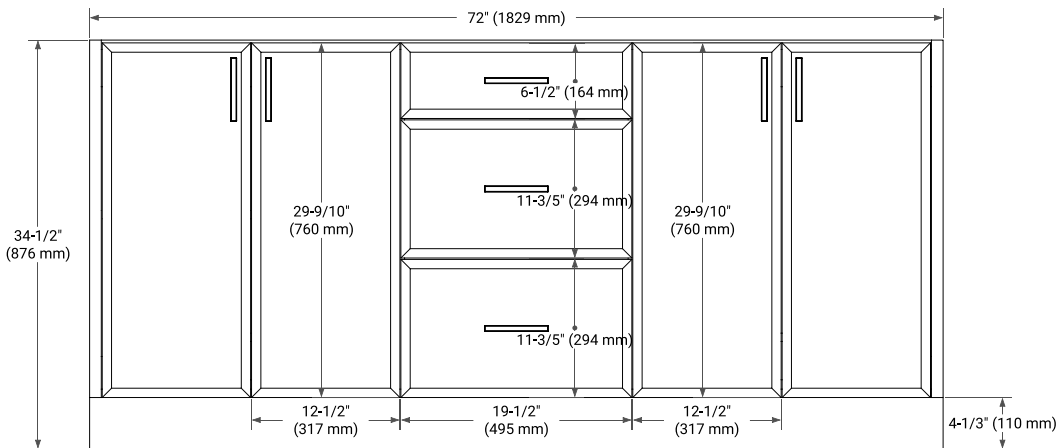

KELLY 72" DOUBLE SINK BASE CABINET

ARIEL

BASE CABINET DIMENSIONS

72" W x 21.5" D x 34.5" H

FEATURES

- Solid wood frame and Plywood
- Soft-close system
- Dovetail construction
- Stylish Slim Shaker Door
- Pull-out inside drawer
- Adjustable shelf

AVAILABLE COLORS

HARDWARE FINISHES

FRONT VIEW

SIDE VIEW

PLAN VIEW

73" DOUBLE RECTANGLE SINK COUNTERTOP WITH 1.5 IN. THICKNESS

ARIEL

OVERALL DIMENSIONS

73" W x 22" D x 1.5" H

COUNTERTOP OPTIONS

Carrara Marble

White Quartz

FEATURES

- Solid countertop with mitered edges & seams
- Undermount white rectangular sink
- Pre-drilled for 8" widespread faucet

INCLUDED

- Countertop
- Matching Backsplash
- Rectangle Sinks

COUNTERTOP PLAN VIEW

EDGE SIDE VIEW

THREE DIMENSIONAL COUNTERTOP VIEW