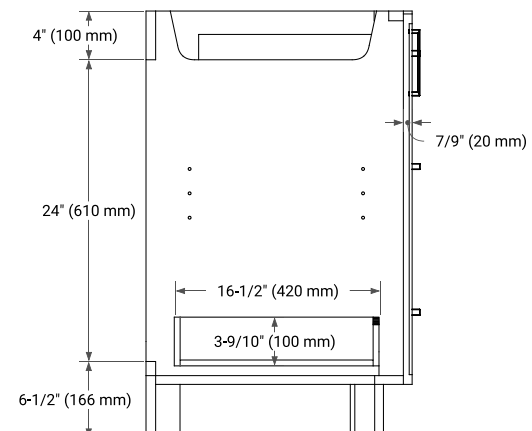

KELLY 72" DOUBLE SINK BASE CABINET

ARIEL

BASE CABINET DIMENSIONS

72" W x 21.5" D x 34.5" H

FEATURES

- Solid wood frame and Plywood
- Soft-close system
- Dovetail construction
- Stylish Slim Shaker Door
- Pull-out inside drawer
- Adjustable shelf

AVAILABLE COLORS

HARDWARE FINISHES

FRONT VIEW

SIDE VIEW

PLAN VIEW

73" DOUBLE RECTANGLE SINK COUNTERTOP WITH 1.5 IN. THICKNESS

ARIEL

OVERALL DIMENSIONS

73" W x 22" D x 1.5" H

COUNTERTOP OPTIONS

Carrara Marble

White Quartz

FEATURES

- Solid countertop with mitered edges & seams
- Undermount white rectangular sink
- Pre-drilled for 8" widespread faucet

INCLUDED

- Countertop
- Matching Backsplash
- Rectangle Sinks

COUNTERTOP PLAN VIEW

EDGE SIDE VIEW

THREE DIMENSIONAL COUNTERTOP VIEW