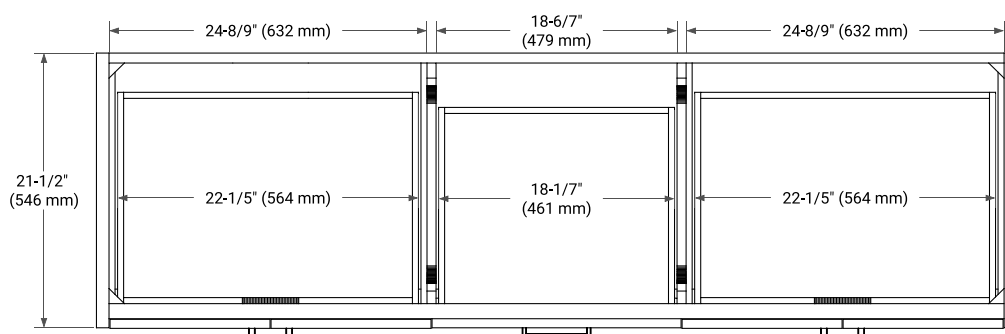

KELLY 72" DOUBLE SINK BASE CABINET

ARIEL

BASE CABINET DIMENSIONS

72" W x 21.5" D x 34.5" H

FEATURES

- Solid wood frame and Plywood
- Soft-close system
- Dovetail construction
- Stylish Slim Shaker Door
- Pull-out inside drawer
- Adjustable shelf

AVAILABLE COLORS

HARDWARE FINISHES

FRONT VIEW

SIDE VIEW

PLAN VIEW

73" DOUBLE RECTANGLE SINK COUNTERTOP WITH 1.5 IN. THICKNESS

ARIEL

OVERALL DIMENSIONS

73" W x 22" D x 1.5" H

COUNTERTOP OPTIONS

Carrara Marble

White Quartz

FEATURES

- Solid countertop with mitered edges & seams
- Undermount white rectangular sink
- Pre-drilled for 8" widespread faucet

INCLUDED

- Countertop
- Matching Backsplash
- Rectangle Sinks

COUNTERTOP PLAN VIEW

EDGE SIDE VIEW

THREE DIMENSIONAL COUNTERTOP VIEW