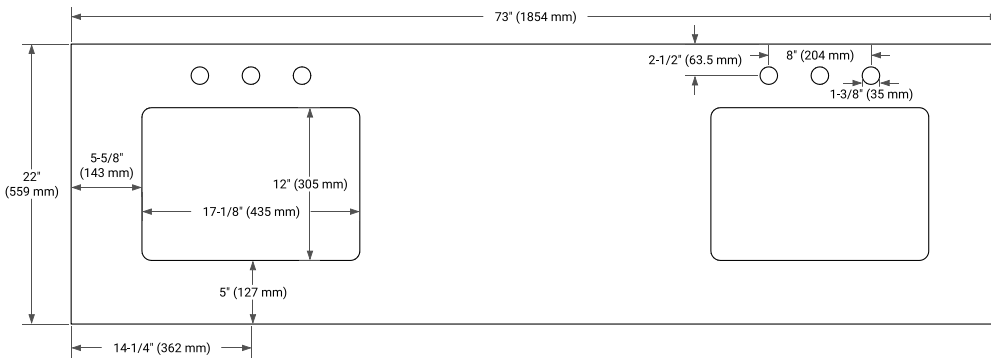

KELLY 72" DOUBLE SINK BASE CABINET

ARIEL

BASE CABINET DIMENSIONS

72" W x 21.5" D x 34.5" H

FEATURES

- Solid wood frame and Plywood
- Soft-close system
- Dovetail construction
- Stylish Slim Shaker Door
- Pull-out inside drawer
- Adjustable shelf

AVAILABLE COLORS

HARDWARE FINISHES

FRONT VIEW

SIDE VIEW

PLAN VIEW

73" DOUBLE RECTANGLE SINK COUNTERTOP WITH 1.5 IN. THICKNESS

ARIEL

OVERALL DIMENSIONS

73" W x 22" D x 1.5" H

COUNTERTOP OPTIONS

Carrara Marble

White Quartz

FEATURES

- Solid countertop with mitered edges & seams
- Undermount white rectangular sink
- Pre-drilled for 8" widespread faucet

INCLUDED

- Countertop
- Matching Backsplash
- Rectangle Sinks

COUNTERTOP PLAN VIEW

EDGE SIDE VIEW

THREE DIMENSIONAL COUNTERTOP VIEW