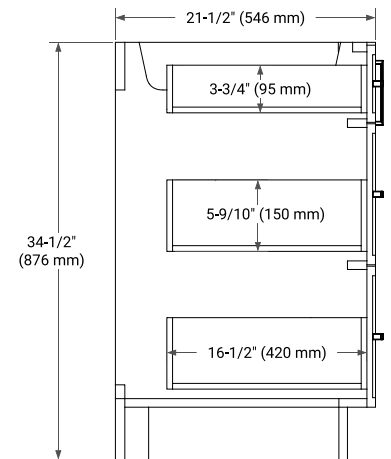

KELLY 72" DOUBLE SINK BASE CABINET

ARIEL

BASE CABINET DIMENSIONS

72" W x 21.5" D x 34.5" H

FEATURES

- Solid wood frame and Plywood
- Soft-close system
- Dovetail construction
- Stylish Slim Shaker Door
- Pull-out inside drawer
- Adjustable shelf

AVAILABLE COLORS

HARDWARE FINISHES

FRONT VIEW

SIDE VIEW

PLAN VIEW

73" DOUBLE RECTANGLE SINK COUNTERTOP WITH 1.5 IN. THICKNESS

ARIEL

OVERALL DIMENSIONS

73" W x 22" D x 1.5" H

COUNTERTOP OPTIONS

Carrara Marble

White Quartz

FEATURES

- Solid countertop with mitered edges & seams
- Undermount white rectangular sink
- Pre-drilled for 8" widespread faucet

INCLUDED

- Countertop
- Matching Backsplash
- Rectangle Sinks

COUNTERTOP PLAN VIEW

EDGE SIDE VIEW

THREE DIMENSIONAL COUNTERTOP VIEW