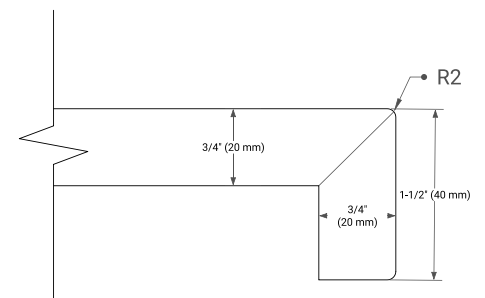

KELLY 72" DOUBLE SINK BASE CABINET

ARIEL

BASE CABINET DIMENSIONS

72" W x 21.5" D x 34.5" H

FEATURES

- Solid wood frame and Plywood
- Soft-close system
- Dovetail construction
- Stylish Slim Shaker Door
- Pull-out inside drawer
- Adjustable shelf

AVAILABLE COLORS

HARDWARE FINISHES

FRONT VIEW

SIDE VIEW

PLAN VIEW

73" DOUBLE RECTANGLE SINK COUNTERTOP WITH 1.5 IN. THICKNESS

ARIEL

OVERALL DIMENSIONS

73" W x 22" D x 1.5" H

COUNTERTOP OPTIONS

Carrara Marble

White Quartz

FEATURES

- Solid countertop with mitered edges & seams
- Undermount white rectangular sink
- Pre-drilled for 8" widespread faucet

INCLUDED

- Countertop
- Matching Backsplash
- Rectangle Sinks

COUNTERTOP PLAN VIEW

EDGE SIDE VIEW

THREE DIMENSIONAL COUNTERTOP VIEW