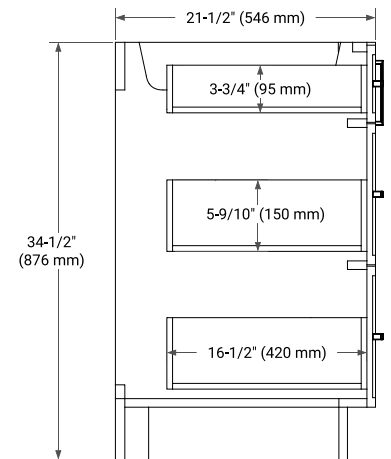

## BASE CABINET DIMENSIONS

72" W x 21.5" D x 34.5" H

## HARDWARE FINISHES

FRONT VIEW

SIDE VIEW

PLAN VIEW

## OVERALL DIMENSIONS

72.25" W x 22" D x 1.5" H