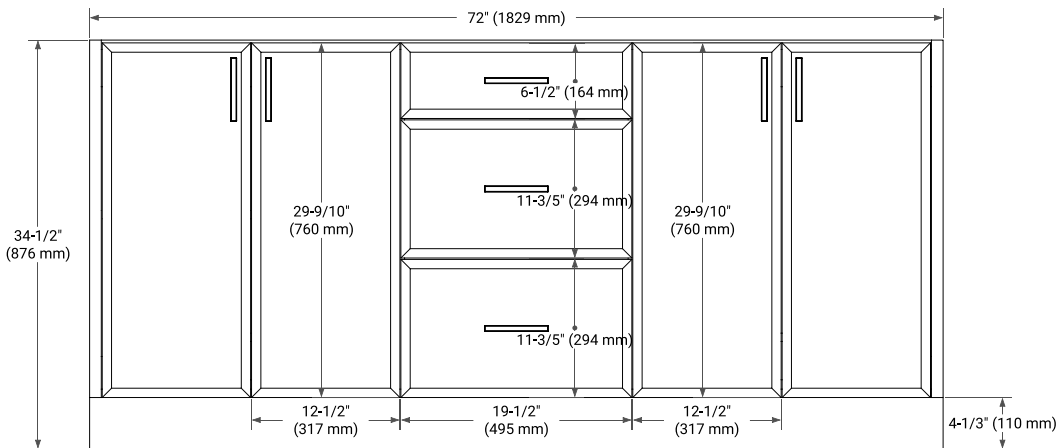

HARDWARE FINISHES

FRONT VIEW