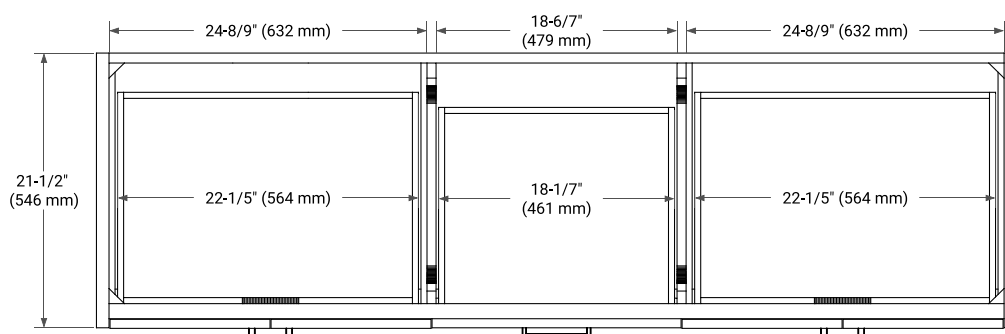

## BASE CABINET DIMENSIONS

72" W x 21.5" D x 34.5" H

## HARDWARE FINISHES

FRONT VIEW

SIDE VIEW

PLAN VIEW

## OVERALL DIMENSIONS

72.25" W x 22" D x 1.5" H