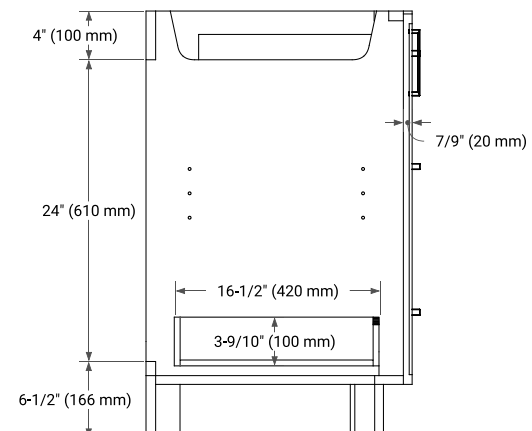

## BASE CABINET DIMENSIONS

72" W x 21.5" D x 34.5" H

## HARDWARE FINISHES

FRONT VIEW

SIDE VIEW

PLAN VIEW

## OVERALL DIMENSIONS

72.25" W x 22" D x 1.5" H