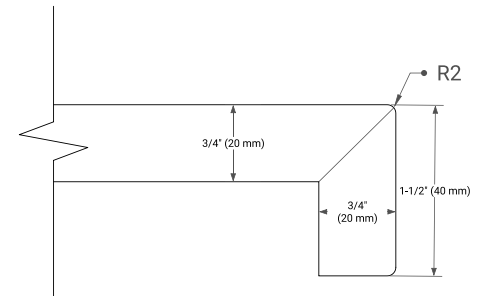

EDGE SIDE VIEW