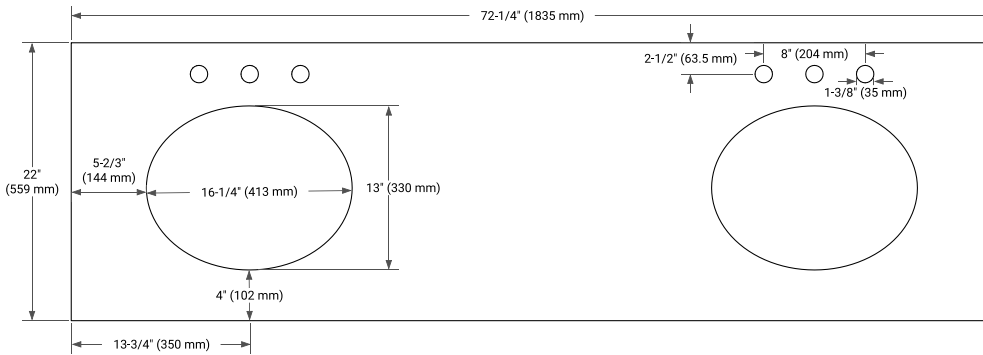

72" DOUBLE OVAL SINK COUNTERTOP WITH 1.5 IN. THICKNESS

ARIEL

OVERALL DIMENSIONS

72.25" W x 22" D x 1.5" H

COUNTERTOP OPTIONS

FEATURES

- Solid countertop with mitered edges & seams
- Undermount white oval sink
- Pre-drilled for 8" widespread faucet

INCLUDED

- Countertop
- Matching Backsplash
- Oval Sinks

COUNTERTOP PLAN VIEW