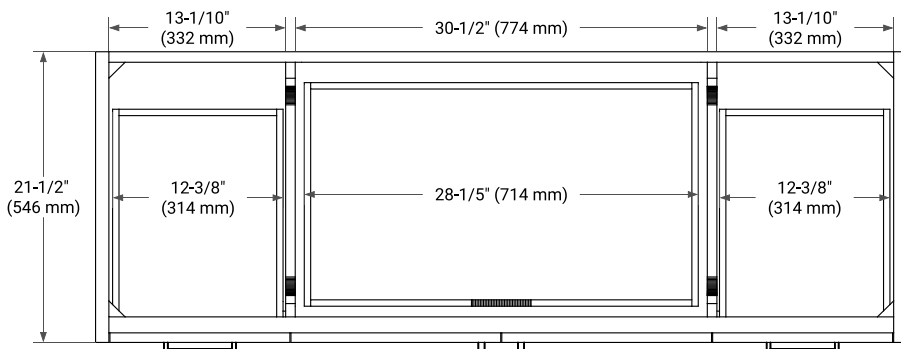

## BASE CABINET DIMENSIONS

60" W x 21.5" D x 34.5" H

## PLAN VIEW

**OVERALL DIMENSIONS**

61" W x 22" D x 1.5" H

**COUNTERTOP OPTIONS**

Carrara Marble

White Quartz

**FEATURES**

- Solid countertop with mitered edges & seams
- Undermount white oval sink
- Pre-drilled for 8" widespread faucet