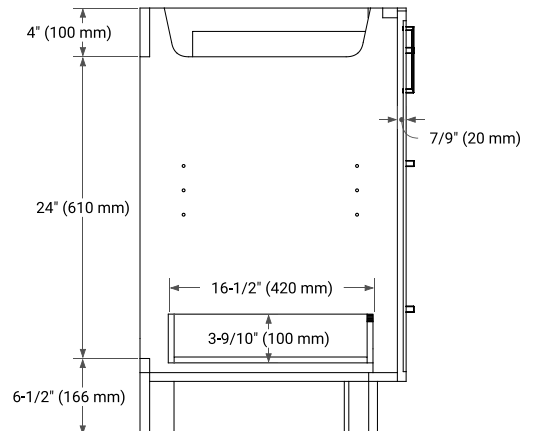

## BASE CABINET DIMENSIONS

60" W x 21.5" D x 34.5" H

## FRONT VIEW

## SIDE VIEW

## PLAN VIEW

**OVERALL DIMENSIONS**

61" W x 22" D x 1.5" H

**COUNTERTOP OPTIONS**

Carrara Marble

White Quartz

**FEATURES**

- Solid countertop with mitered edges & seams
- Undermount white oval sink
- Pre-drilled for 8" widespread faucet