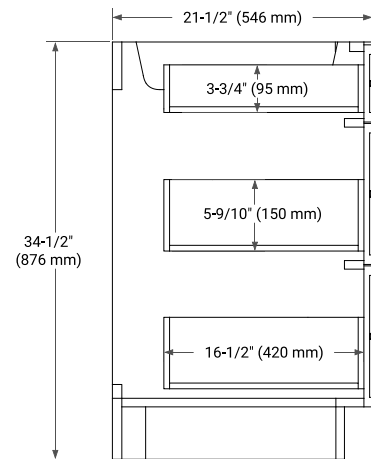

## BASE CABINET DIMENSIONS

60" W x 21.5" D x 34.5" H

## FRONT VIEW

## SIDE VIEW

## PLAN VIEW

**OVERALL DIMENSIONS**

61" W x 22" D x 1.5" H

**COUNTERTOP OPTIONS**

Carrara Marble

White Quartz

**FEATURES**

- Solid countertop with mitered edges & seams
- Undermount white oval sink
- Pre-drilled for 8" widespread faucet