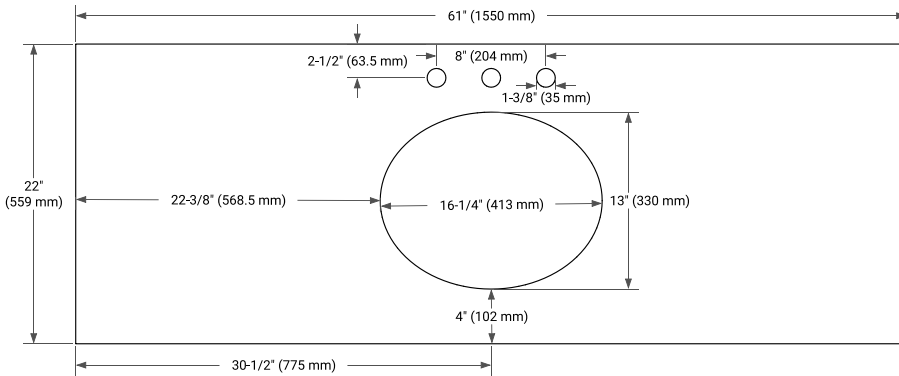

## BASE CABINET DIMENSIONS

60" W x 21.5" D x 34.5" H

## SIDE VIEW

## PLAN VIEW

**OVERALL DIMENSIONS**

61" W x 22" D x 1.5" H

**COUNTERTOP OPTIONS**

Carrara Marble

White Quartz

**FEATURES**

- Solid countertop with mitered edges & seams
- Undermount white oval sink
- Pre-drilled for 8" widespread faucet

**INCLUDED**

- Countertop
- Matching Backsplash
- Oval Sink

**COUNTERTOP PLAN VIEW**

**EDGE SIDE VIEW**

**THREE DIMENSIONAL COUNTERTOP VIEW**