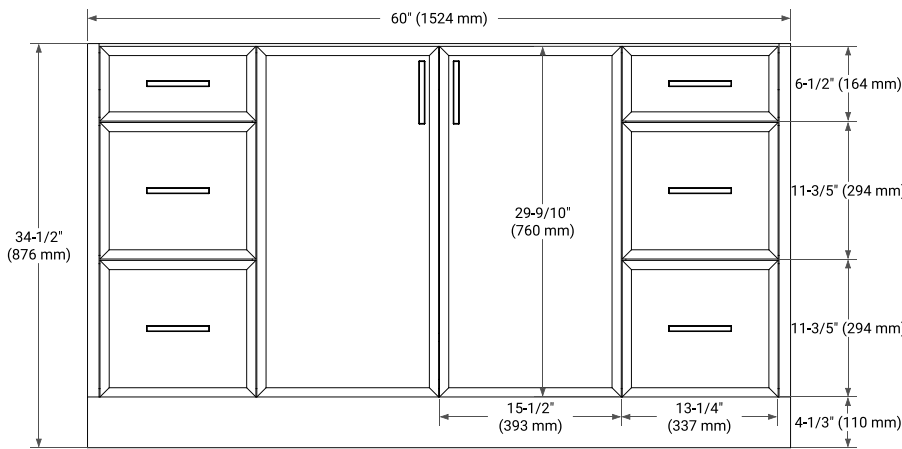

KELLY 60" SINGLE SINK BASE CABINET

ARIEL

BASE CABINET DIMENSIONS

60" W x 21.5" D x 34.5" H

FEATURES

- Solid wood frame and Plywood
- Soft-close system
- Dovetail construction
- Stylish Slim Shaker Door
- Pull-out inside drawer
- Adjustable shelf

AVAILABLE COLORS

White   Grey   Midnight Blue   White Oak

HARDWARE FINISHES

Matte Black

FRONT VIEW

SIDE VIEW

PLAN VIEW