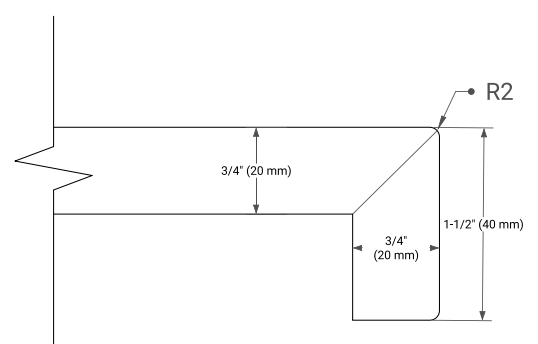

## SIDE VIEW

## PLAN VIEW

**OVERALL DIMENSIONS**

61" W x 22" D x 1.5" H

**COUNTERTOP OPTIONS**

Carrara Marble

White Quartz

**FEATURES**

- Solid countertop with mitered edges & seams
- Undermount white oval sink
- Pre-drilled for 8" widespread faucet

**INCLUDED**

- Countertop
- Matching Backsplash
- Oval Sink

**COUNTERTOP PLAN VIEW**

**EDGE SIDE VIEW**

**THREE DIMENSIONAL COUNTERTOP VIEW**