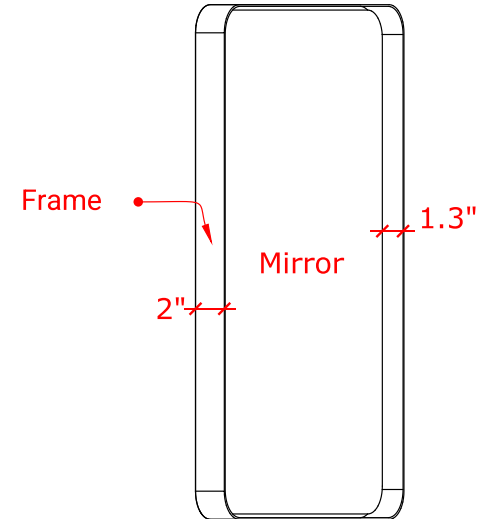

RECTANGULAR METAL MIRROR

ARIEL

MM-11-3020

DIMENSIONS

20" W x 30" H x 2" D

AVAILABLE COLORS

Black

Nickle

FRONT VIEW

SIDE VIEW

BACK VIEW