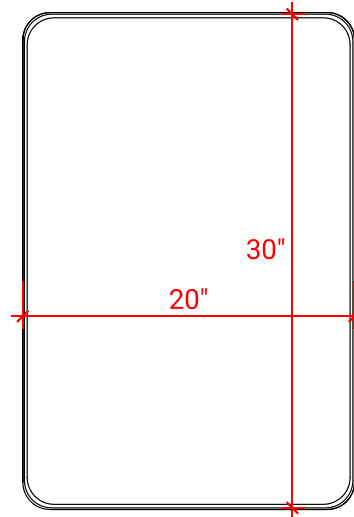

RECTANGULAR METAL MIRROR

ARIEL

MM-11-3020

DIMENSIONS

20" W x 30" H x 2" D

AVAILABLE COLORS

Black

Nickle

FRONT VIEW

SIDE VIEW

BACK VIEW