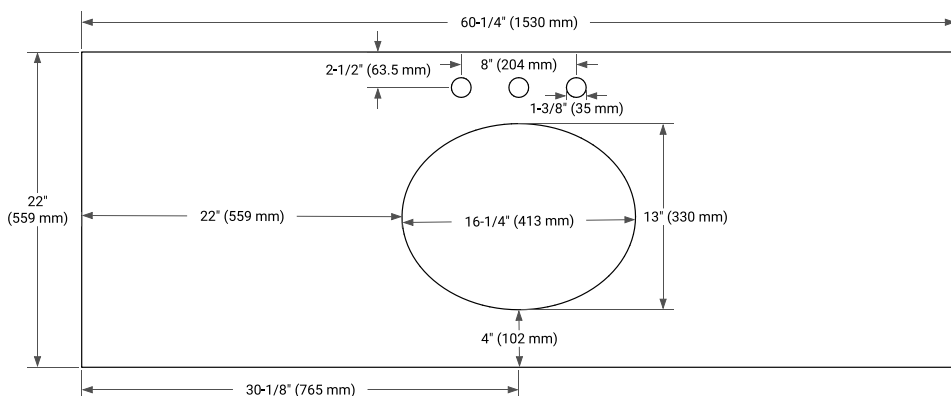

KELLY 60" SINGLE SINK BASE CABINET

ARIEL

BASE CABINET DIMENSIONS

60" W x 21.5" D x 34.5" H

FEATURES

- Solid wood frame and Plywood
- Soft-close system
- Dovetail construction
- Stylish Slim Shaker Door
- Pull-out inside drawer
- Adjustable shelf

60.25" W x 22" D x 1.5" H

COUNTERTOP OPTIONS

Carrara White Quartz

FEATURES

- Solid countertop with mitered edges & seams
- Undermount white oval sink
- Pre-drilled for 8" widespread faucet

INCLUDED

- Countertop
- Matching Backsplash
- Oval Sink

COUNTERTOP PLAN VIEW

EDGE SIDE VIEW

THREE DIMENSIONAL COUNTERTOP VIEW