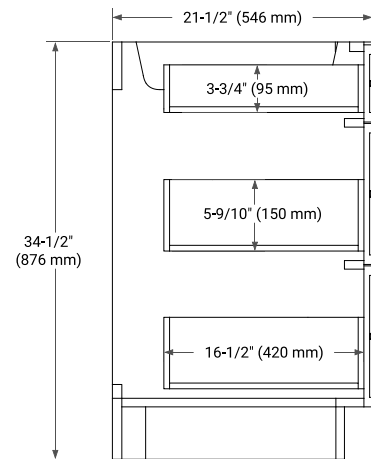

KELLY 60" SINGLE SINK BASE CABINET

ARIEL

BASE CABINET DIMENSIONS

60" W x 21.5" D x 34.5" H

FEATURES

- Solid wood frame and Plywood
- Soft-close system
- Dovetail construction
- Stylish Slim Shaker Door
- Pull-out inside drawer
- Adjustable shelf

AVAILABLE COLORS

White   Grey   Midnight Blue   White Oak

HARDWARE FINISHES

Matte Black

FRONT VIEW

SIDE VIEW

PLAN VIEW