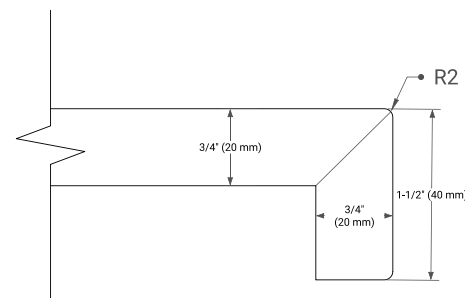

KELLY 60" SINGLE SINK BASE CABINET

ARIEL

BASE CABINET DIMENSIONS

60" W x 21.5" D x 34.5" H

FEATURES

- Solid wood frame and Plywood
- Soft-close system
- Dovetail construction
- Stylish Slim Shaker Door
- Pull-out inside drawer
- Adjustable shelf

60.25" W x 22" D x 1.5" H

COUNTERTOP OPTIONS

Carrara White Quartz

FEATURES

- Solid countertop with mitered edges & seams
- Undermount white oval sink
- Pre-drilled for 8" widespread faucet

INCLUDED

- Countertop
- Matching Backsplash
- Oval Sink

COUNTERTOP PLAN VIEW

EDGE SIDE VIEW

THREE DIMENSIONAL COUNTERTOP VIEW