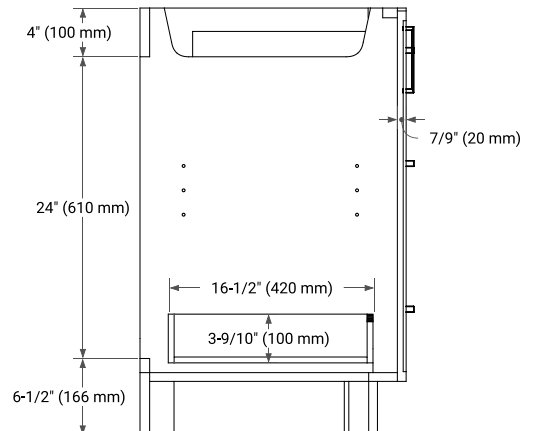

KELLY 60" SINGLE SINK BASE CABINET

ARIEL

BASE CABINET DIMENSIONS

60" W x 21.5" D x 34.5" H

FEATURES

- Solid wood frame and Plywood
- Soft-close system
- Dovetail construction
- Stylish Slim Shaker Door
- Pull-out inside drawer
- Adjustable shelf

AVAILABLE COLORS

White   Grey   Midnight Blue   White Oak

HARDWARE FINISHES

Matte Black

FRONT VIEW

SIDE VIEW

PLAN VIEW