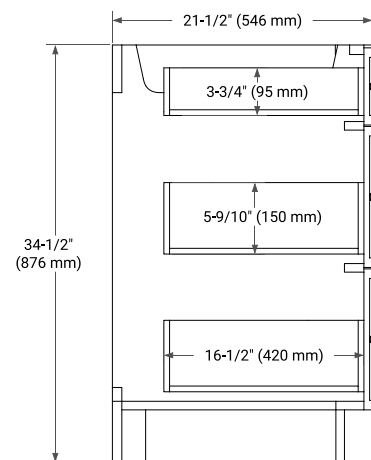

## BASE CABINET DIMENSIONS

54" W x 21.5" D x 34.5" H

### SIDE VIEW

### PLAN VIEW

## OVERALL DIMENSIONS

55" W x 22" D x 1.5" H