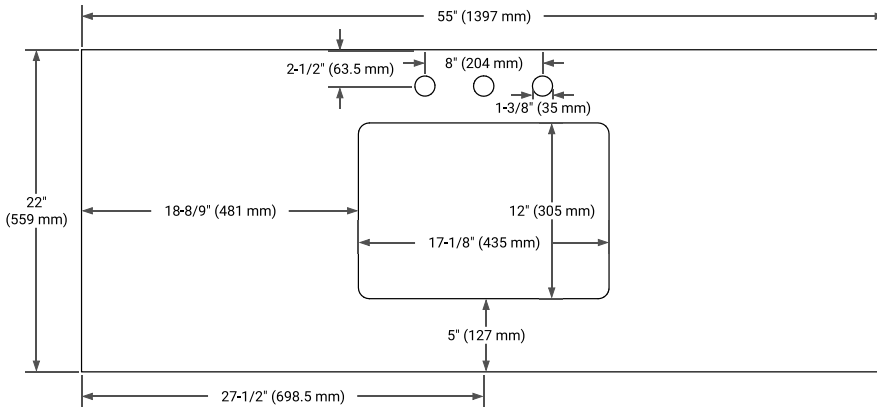

55" SINGLE RECTANGLE SINK COUNTERTOP WITH 1.5 IN. THICKNESS

ARIEL

OVERALL DIMENSIONS

55" W x 22" D x 1.5" H

COUNTERTOP OPTIONS

FEATURES

- Solid countertop with mitered edges & seams
- Undermount white rectangular sink
- Pre-drilled for 8" widespread faucet

INCLUDED

- Countertop
- Matching Backsplash
- Rectangle Sink

COUNTERTOP PLAN VIEW