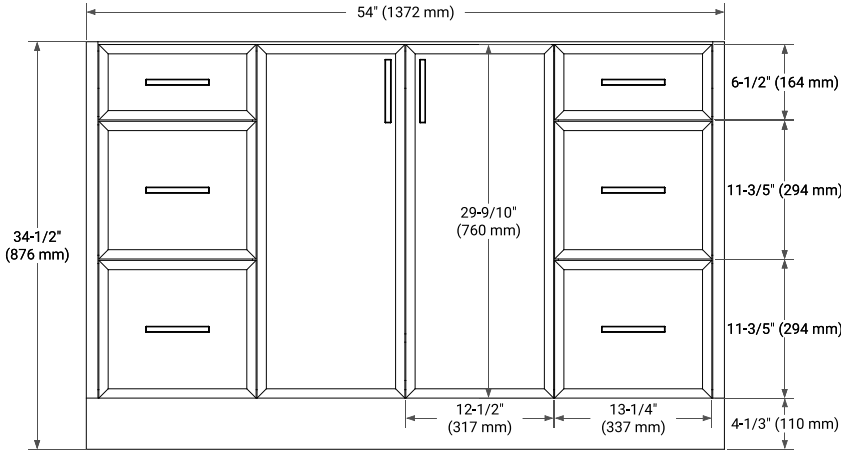

KELLY 54" SINGLE SINK BASE CABINET

ARIEL

BASE CABINET DIMENSIONS

54" W x 21.5" D x 34.5" H

FEATURES

- Solid wood frame and Plywood
- Soft-close system
- Dovetail construction
- Stylish Slim Shaker Door
- Pull-out inside drawer
- Adjustable shelf

AVAILABLE COLORS

White   Grey   Midnight Blue   White Oak

HARDWARE FINISHES

Matte Black

FRONT VIEW

SIDE VIEW

PLAN VIEW