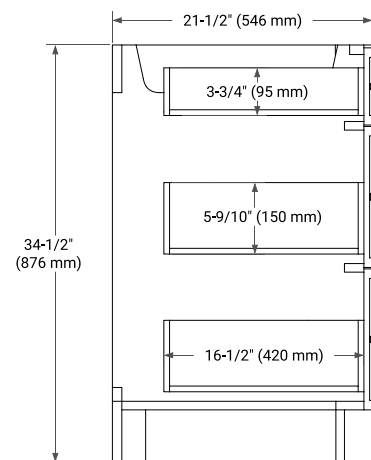

KELLY 54" SINGLE SINK BASE CABINET

ARIEL

BASE CABINET DIMENSIONS

54" W x 21.5" D x 34.5" H

FEATURES

- Solid wood frame and Plywood
- Soft-close system
- Dovetail construction
- Stylish Slim Shaker Door
- Pull-out inside drawer
- Adjustable shelf

AVAILABLE COLORS

White   Grey   Midnight Blue   White Oak

HARDWARE FINISHES

Matte Black

FRONT VIEW

SIDE VIEW

PLAN VIEW