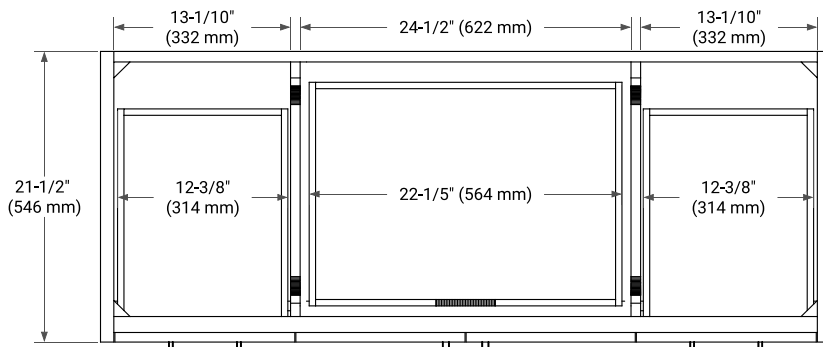

KELLY 54" SINGLE SINK BASE CABINET

ARIEL

BASE CABINET DIMENSIONS

54" W x 21.5" D x 34.5" H

FEATURES

- Solid wood frame and Plywood
- Soft-close system
- Dovetail construction
- Stylish Slim Shaker Door
- Pull-out inside drawer
- Adjustable shelf

AVAILABLE COLORS

White   Grey   Midnight Blue   White Oak

HARDWARE FINISHES

Matte Black

FRONT VIEW

SIDE VIEW

PLAN VIEW