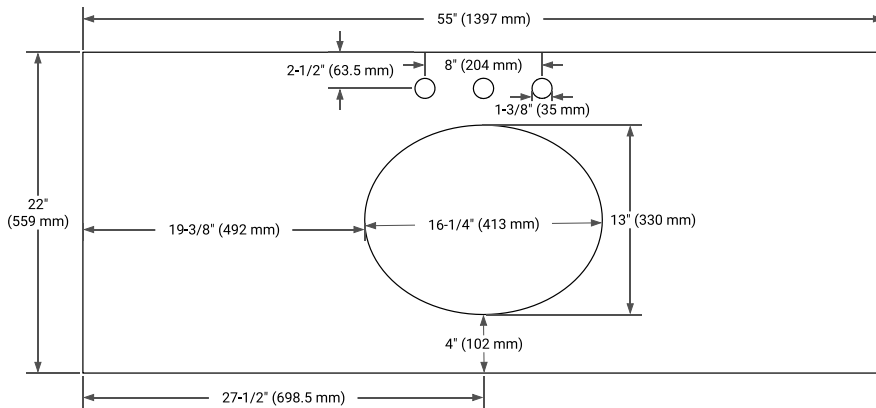

KELLY 54" SINGLE SINK BASE CABINET

ARIEL

BASE CABINET DIMENSIONS

54" W x 21.5" D x 34.5" H

FEATURES

- Solid wood frame and Plywood
- Soft-close system
- Dovetail construction
- Stylish Slim Shaker Door
- Pull-out inside drawer
- Adjustable shelf

55" W x 22" D x 1.5" H

COUNTERTOP OPTIONS

Carrara Marble

White Quartz

FEATURES

- Solid countertop with mitered edges & seams
- Undermount white oval sink
- Pre-drilled for 8" widespread faucet

INCLUDED

- Countertop
- Matching Backsplash
- Oval Sink

COUNTERTOP PLAN VIEW

EDGE SIDE VIEW

THREE DIMENSIONAL COUNTERTOP VIEW