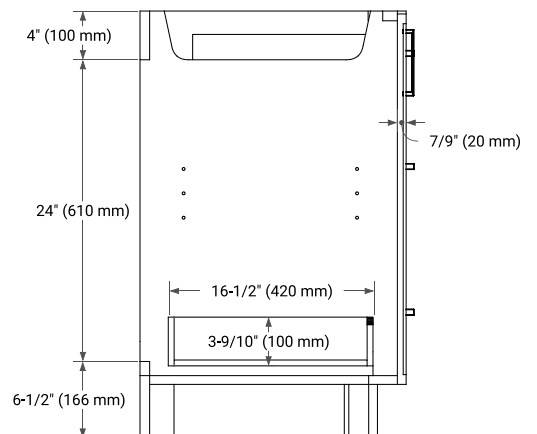

KELLY 54" SINGLE SINK BASE CABINET

ARIEL

BASE CABINET DIMENSIONS

54" W x 21.5" D x 34.5" H

FEATURES

- Solid wood frame and Plywood
- Soft-close system
- Dovetail construction
- Stylish Slim Shaker Door
- Pull-out inside drawer
- Adjustable shelf

AVAILABLE COLORS

White   Grey   Midnight Blue   White Oak

HARDWARE FINISHES

Matte Black

FRONT VIEW

SIDE VIEW

PLAN VIEW