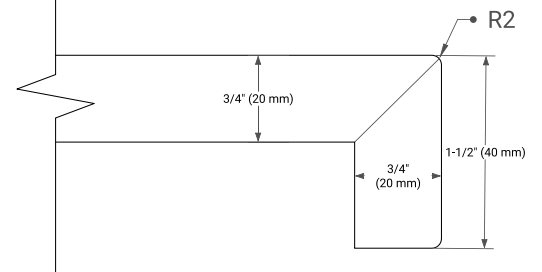

KELLY 54" SINGLE SINK BASE CABINET

ARIEL

BASE CABINET DIMENSIONS

54" W x 21.5" D x 34.5" H

FEATURES

- Solid wood frame and Plywood
- Soft-close system
- Dovetail construction
- Stylish Slim Shaker Door
- Pull-out inside drawer
- Adjustable shelf

55" W x 22" D x 1.5" H

COUNTERTOP OPTIONS

Carrara Marble

White Quartz

FEATURES

- Solid countertop with mitered edges & seams
- Undermount white oval sink
- Pre-drilled for 8" widespread faucet

INCLUDED

- Countertop
- Matching Backsplash
- Oval Sink

COUNTERTOP PLAN VIEW

EDGE SIDE VIEW

THREE DIMENSIONAL COUNTERTOP VIEW