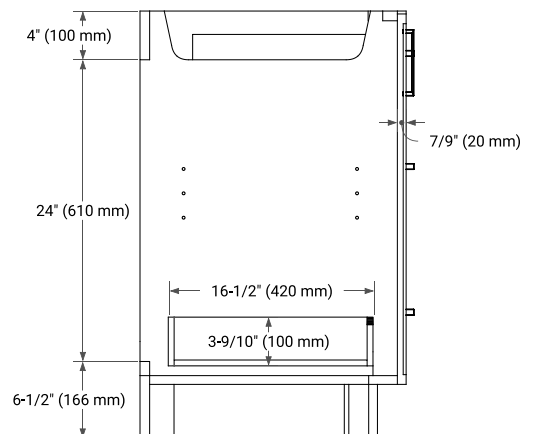

KELLY 54" SINGLE SINK BASE CABINET

ARIEL

BASE CABINET DIMENSIONS

54" W x 21.5" D x 34.5" H

FEATURES

- Solid wood frame and Plywood
- Soft-close system
- Dovetail construction
- Stylish Slim Shaker Door
- Pull-out inside drawer
- Adjustable shelf

AVAILABLE COLORS

White

Grey

Midnight Blue

White Oak

HARDWARE FINISHES

Matte Black

FRONT VIEW

SIDE VIEW

PLAN VIEW