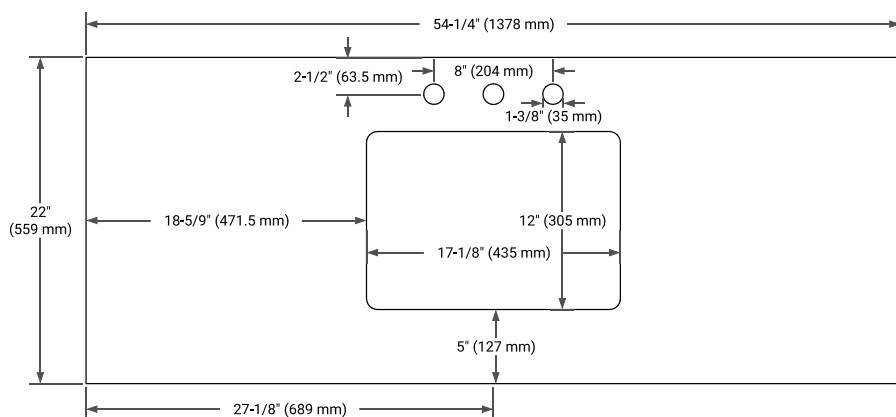

54" SINGLE RECTANGLE SINK COUNTERTOP WITH 1.5 IN. THICKNESS

ARIEL

OVERALL DIMENSIONS

54.25" W x 22" D x 1.5" H

COUNTERTOP OPTIONS

FEATURES

- Solid countertop with mitered edges & seams
- Undermount white rectangular sink
- Pre-drilled for 8" widespread faucet

INCLUDED

- Countertop
- Matching Backsplash
- Rectangle Sink

COUNTERTOP PLAN VIEW