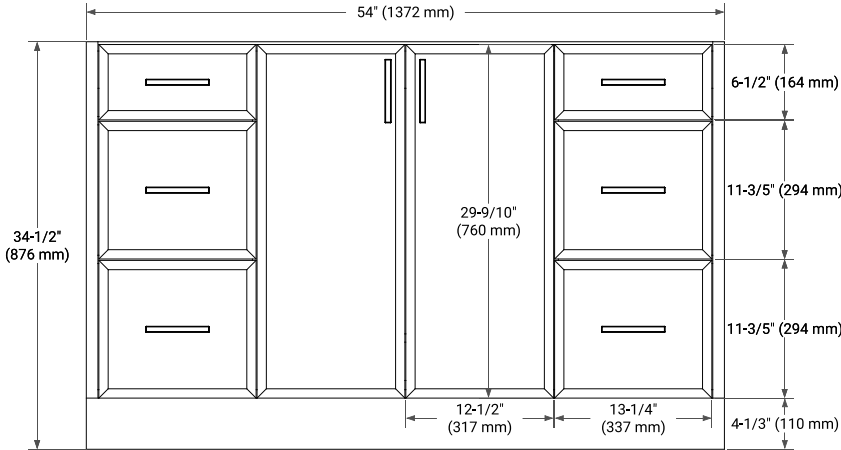

KELLY 54" SINGLE SINK BASE CABINET

ARIEL

BASE CABINET DIMENSIONS

54" W x 21.5" D x 34.5" H

FEATURES

- Solid wood frame and Plywood
- Soft-close system
- Dovetail construction
- Stylish Slim Shaker Door
- Pull-out inside drawer
- Adjustable shelf

AVAILABLE COLORS

White

Grey

Midnight Blue

White Oak

HARDWARE FINISHES

Matte Black

FRONT VIEW

SIDE VIEW

PLAN VIEW