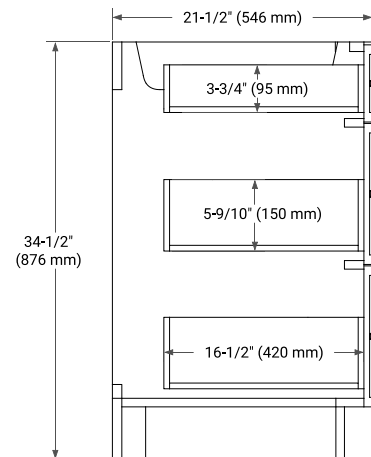

## BASE CABINET DIMENSIONS

54" W x 21.5" D x 34.5" H

## SIDE VIEW

## PLAN VIEW

## OVERALL DIMENSIONS

54.25" W x 22" D x 1.5" H