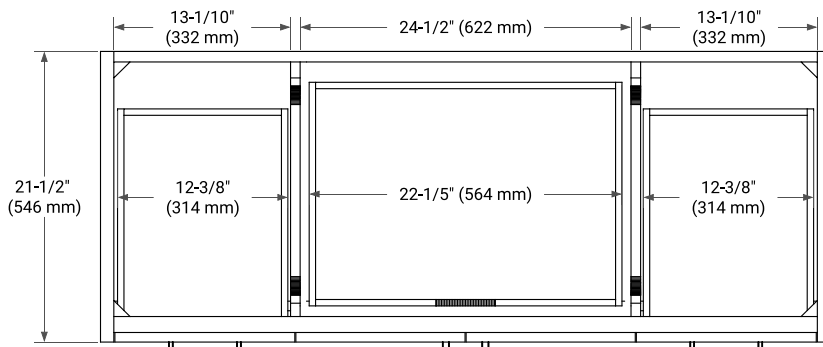

KELLY 54" SINGLE SINK BASE CABINET

ARIEL

BASE CABINET DIMENSIONS

54" W x 21.5" D x 34.5" H

FEATURES

- Solid wood frame and Plywood
- Soft-close system
- Dovetail construction
- Stylish Slim Shaker Door
- Pull-out inside drawer
- Adjustable shelf

AVAILABLE COLORS

White

Grey

Midnight Blue

White Oak

HARDWARE FINISHES

Matte Black

FRONT VIEW

SIDE VIEW

PLAN VIEW