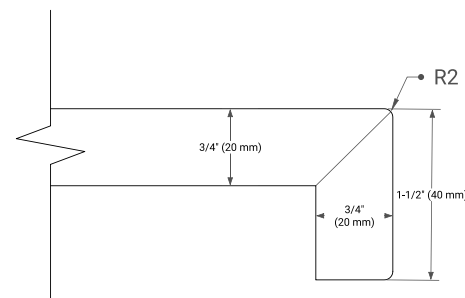

EDGE SIDE VIEW