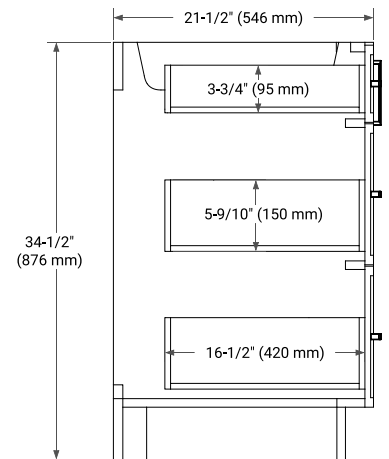

KELLY 72" DOUBLE SINK BASE CABINET

ARIEL

BASE CABINET DIMENSIONS

72" W x 21.5" D x 34.5" H

FEATURES

- Solid wood frame and Plywood
- Soft-close system
- Dovetail construction
- Stylish Slim Shaker Door
- Pull-out inside drawer
- Adjustable shelf

AVAILABLE COLORS

HARDWARE FINISHES

FRONT VIEW

SIDE VIEW

PLAN VIEW