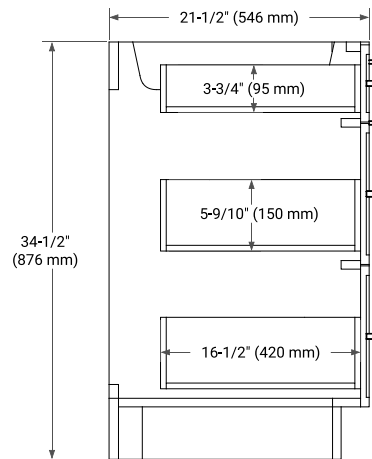

KELLY 48" SINGLE SINK BASE CABINET

ARIEL

BASE CABINET DIMENSIONS

48" W x 21.5" D x 34.5" H

FEATURES

- Solid wood frame and Plywood
- Soft-close system
- Dovetail construction
- Stylish Slim Shaker Door
- Pull-out inside drawer
- Adjustable shelf

SIDE VIEW

PLAN VIEW