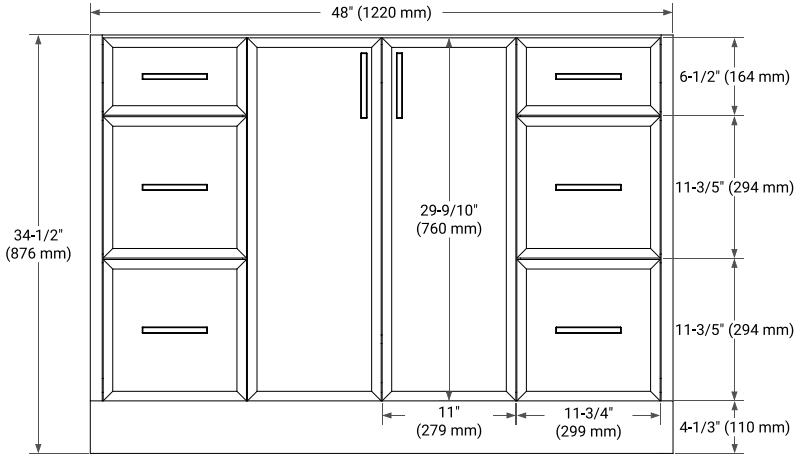

KELLY 48" SINGLE SINK BASE CABINET

ARIEL

BASE CABINET DIMENSIONS

48" W x 21.5" D x 34.5" H

FEATURES

- Solid wood frame and Plywood
- Soft-close system
- Dovetail construction
- Stylish Slim Shaker Door
- Pull-out inside drawer
- Adjustable shelf

SIDE VIEW

PLAN VIEW