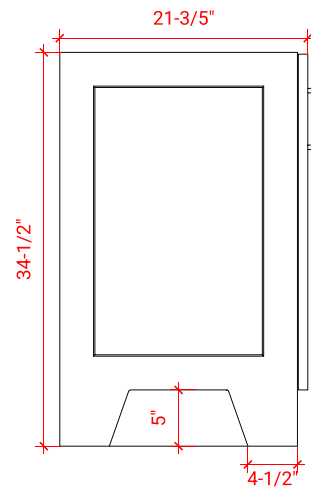

## BASE CABINET DIMENSIONS

60" W x 21.6" D x 34.5" H

## FRONT VIEW

## SIDE VIEW

## OVERALL DIMENSIONS

61" W x 22" D x 0.75" H