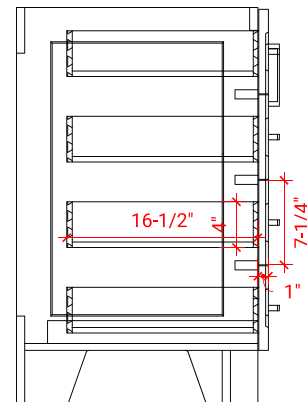

TAYLOR 60" SINGLE SINK BASE CABINET

ARIEL

Q060S

BASE CABINET DIMENSIONS

60" W x 21.6" D x 34.5" H

FEATURES

- Solid wood frame & plywood panels
- Dovetail drawers and joints
- Soft closing doors & drawers

HARDWARE FINISHES

Brushed Nickel   Satin Brass   Matte Black   Polished Chrome

AVAILABLE COLORS

White   Grey   Midnight Blue

FRONT VIEW

SIDE VIEW

PLAN VIEW