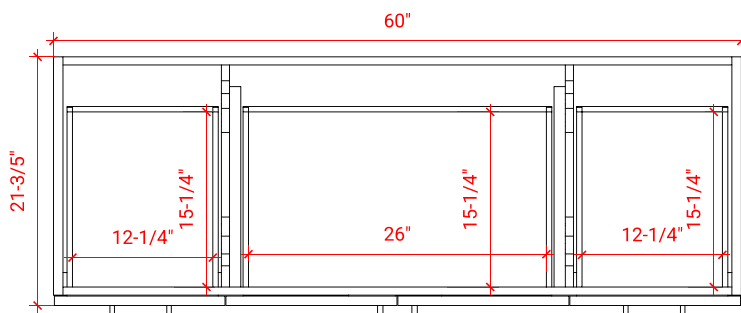

TAYLOR 60" SINGLE SINK BASE CABINET

ARIEL

Q060S

BASE CABINET DIMENSIONS

60" W x 21.6" D x 34.5" H

FEATURES

- Solid wood frame & plywood panels
- Dovetail drawers and joints
- Soft closing doors & drawers

HARDWARE FINISHES

Brushed Nickel   Satin Brass   Matte Black   Polished Chrome

AVAILABLE COLORS

White   Grey   Midnight Blue

FRONT VIEW

SIDE VIEW

PLAN VIEW