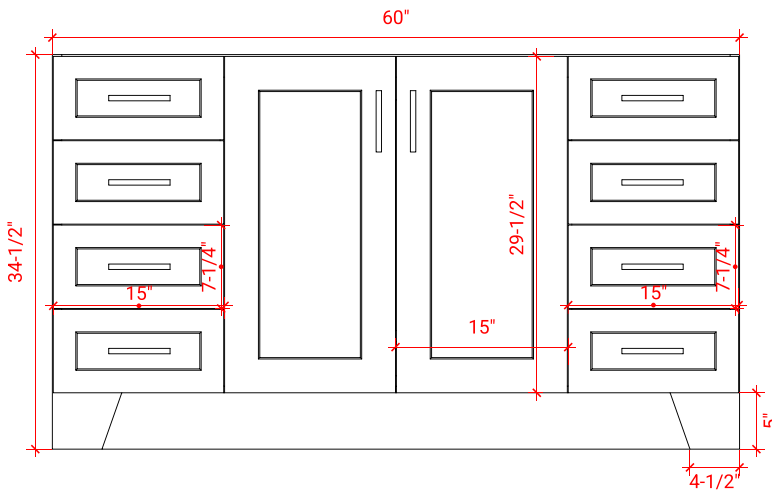

TAYLOR 60" SINGLE SINK BASE CABINET

ARIEL

Q060S

BASE CABINET DIMENSIONS

60" W x 21.6" D x 34.5" H

FEATURES

- Solid wood frame & plywood panels
- Dovetail drawers and joints
- Soft closing doors & drawers

HARDWARE FINISHES

Brushed Nickel   Satin Brass   Matte Black   Polished Chrome

AVAILABLE COLORS

White   Grey   Midnight Blue

FRONT VIEW

SIDE VIEW

PLAN VIEW