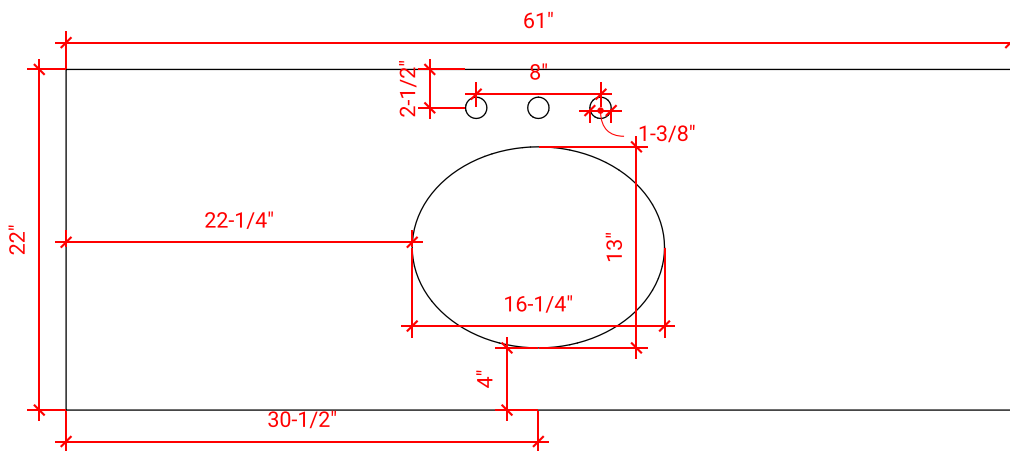

## BASE CABINET DIMENSIONS

60" W x 21.6" D x 34.5" H

## AVAILABLE COLORS

White    Grey    Midnight Blue

FRONT VIEW

SIDE VIEW

PLAN VIEW

OVERALL DIMENSIONS

61" W x 22" D x 0.75" H

COUNTERTOP OPTIONS

COUNTERTOP PLAN VIEW

EDGE SIDE VIEW

THREE DIMENSIONAL COUNTERTOP VIEW