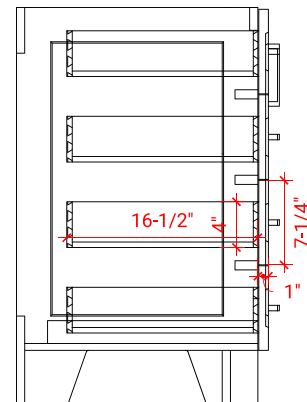

## BASE CABINET DIMENSIONS

60" W x 21.6" D x 34.5" H

## AVAILABLE COLORS

White    Grey    Midnight Blue

FRONT VIEW

SIDE VIEW

PLAN VIEW

OVERALL DIMENSIONS

61" W x 22" D x 0.75" H

COUNTERTOP OPTIONS

COUNTERTOP PLAN VIEW

EDGE SIDE VIEW

THREE DIMENSIONAL COUNTERTOP VIEW