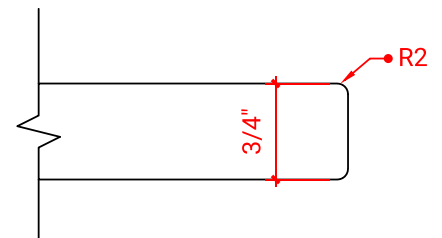

## AVAILABLE COLORS

White    Grey    Midnight Blue

FRONT VIEW

SIDE VIEW

PLAN VIEW

OVERALL DIMENSIONS

61" W x 22" D x 0.75" H

COUNTERTOP OPTIONS

Carrara Marble  
CW2-061S-OVL-CT

FEATURES

- Solid countertop with mitered edges & seams
- Undermount white oval sink
- Pre-drilled for 8" widespread faucet

INCLUDED

- Countertop
- Matching Backsplash
- Oval Sink

COUNTERTOP PLAN VIEW

EDGE SIDE VIEW

THREE DIMENSIONAL COUNTERTOP VIEW