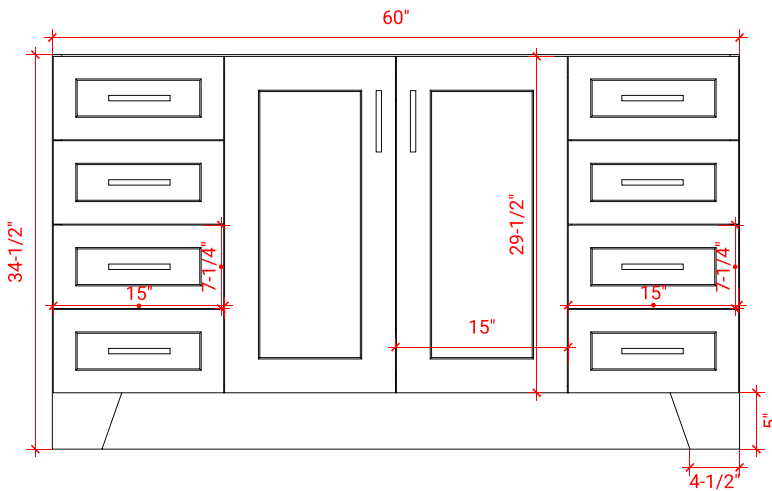

## BASE CABINET DIMENSIONS

60" W x 21.6" D x 34.5" H

## AVAILABLE COLORS

White    Grey    Midnight Blue

FRONT VIEW

SIDE VIEW

PLAN VIEW

OVERALL DIMENSIONS

61" W x 22" D x 0.75" H

COUNTERTOP OPTIONS