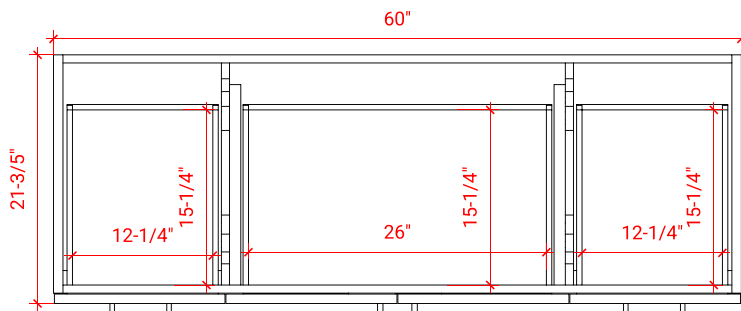

## BASE CABINET DIMENSIONS

60" W x 21.6" D x 34.5" H

## AVAILABLE COLORS

White    Grey    Midnight Blue

FRONT VIEW

SIDE VIEW

PLAN VIEW

OVERALL DIMENSIONS

61" W x 22" D x 0.75" H

COUNTERTOP OPTIONS

COUNTERTOP PLAN VIEW

EDGE SIDE VIEW

THREE DIMENSIONAL COUNTERTOP VIEW