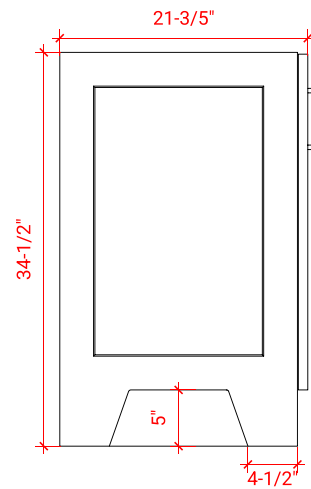

## BASE CABINET DIMENSIONS

60" W x 21.6" D x 34.5" H

## AVAILABLE COLORS

White    Grey    Midnight Blue

FRONT VIEW

SIDE VIEW

PLAN VIEW

OVERALL DIMENSIONS

61" W x 22" D x 0.75" H

COUNTERTOP OPTIONS

COUNTERTOP PLAN VIEW

EDGE SIDE VIEW

THREE DIMENSIONAL COUNTERTOP VIEW