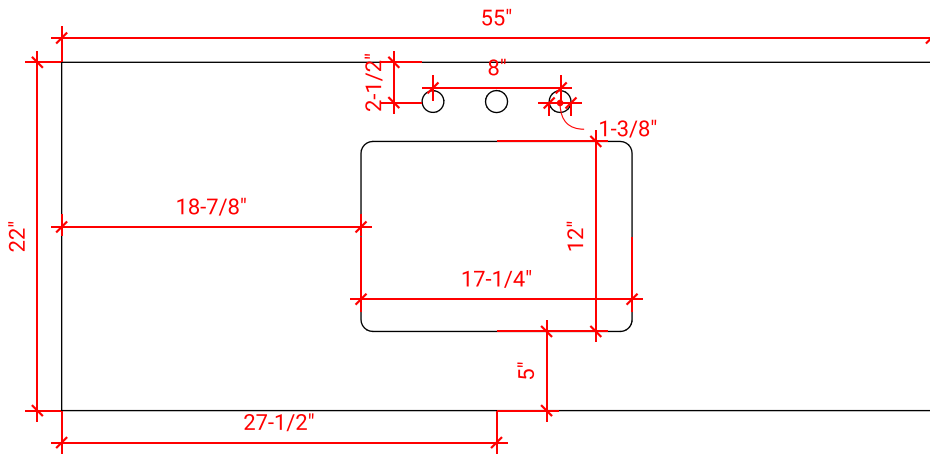

HAMLET 54" CENTER SINK CABINET

ARIEL

S054S

BASE CABINET DIMENSIONS

54" W x 21.5" D x 34.5" H

FEATURES

- Solid wood frame & plywood panels
- Dovetail drawers and joints
- Soft closing doors & drawers

HARDWARE FINISHES

Satin Nickel Satin Brass Satin Black

AVAILABLE COLORS

White Grey Midnight Blue

FRONT VIEW

SIDE VIEW

PLAN VIEW

55" RECTANGLE SINK THIN COUNTERTOP

OVERALL DIMENSIONS

55" W x 22" D x 1.5" H

COUNTERTOP OPTIONS

Carrara Marble
CW-055S-REC-CT

White Quartz
WQ-055S-REC-CT

FEATURES

- Solid countertop with mitered edges & seams
- Undermount white rectangular sink
- Pre-drilled for 8" widespread faucet

INCLUDED

- Countertop
- Matching Backsplash
- Sink

COUNTERTOP PLAN VIEW

EDGE SIDE VIEW

THREE DIMENSIONAL COUNTERTOP VIEW