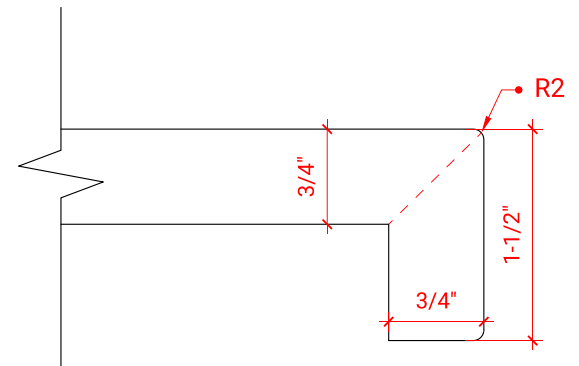

HAMLET 54" CENTER SINK CABINET

ARIEL

S054S

BASE CABINET DIMENSIONS

54" W x 21.5" D x 34.5" H

FEATURES

- Solid wood frame & plywood panels
- Dovetail drawers and joints
- Soft closing doors & drawers

HARDWARE FINISHES

55" W x 22" D x 1.5" H

COUNTERTOP OPTIONS

Carrara Marble
CW-055S-REC-CT

White Quartz
WQ-055S-REC-CT

FEATURES

- Solid countertop with mitered edges & seams
- Undermount white rectangular sink
- Pre-drilled for 8" widespread faucet

INCLUDED

- Countertop
- Matching Backsplash
- Sink

COUNTERTOP PLAN VIEW

EDGE SIDE VIEW

THREE DIMENSIONAL COUNTERTOP VIEW