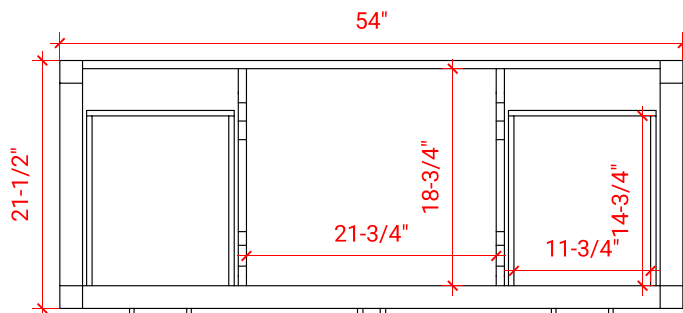

HAMLET 54" CENTER SINK CABINET

ARIEL

S054S

BASE CABINET DIMENSIONS

54" W x 21.5" D x 34.5" H

FEATURES

- Solid wood frame & plywood panels
- Dovetail drawers and joints
- Soft closing doors & drawers

HARDWARE FINISHES

Satin Nickel Satin Brass Satin Black

AVAILABLE COLORS

White Grey Midnight Blue

FRONT VIEW

SIDE VIEW

PLAN VIEW

55" RECTANGLE SINK THIN COUNTERTOP

OVERALL DIMENSIONS

55" W x 22" D x 1.5" H

COUNTERTOP OPTIONS

Carrara Marble
CW-055S-REC-CT

White Quartz
WQ-055S-REC-CT

FEATURES

- Solid countertop with mitered edges & seams
- Undermount white rectangular sink
- Pre-drilled for 8" widespread faucet

INCLUDED

- Countertop
- Matching Backsplash
- Sink

COUNTERTOP PLAN VIEW

EDGE SIDE VIEW

THREE DIMENSIONAL COUNTERTOP VIEW