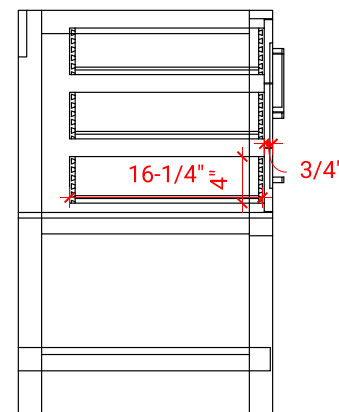

HAMLET 54" CENTER SINK CABINET

ARIEL

S054S

BASE CABINET DIMENSIONS

54" W x 21.5" D x 34.5" H

FEATURES

- Solid wood frame & plywood panels
- Dovetail drawers and joints
- Soft closing doors & drawers

HARDWARE FINISHES

Satin Nickel Satin Brass Satin Black

AVAILABLE COLORS

White Grey Midnight Blue

FRONT VIEW

SIDE VIEW

PLAN VIEW

55" RECTANGLE SINK THIN COUNTERTOP

OVERALL DIMENSIONS

55" W x 22" D x 1.5" H

COUNTERTOP OPTIONS

Carrara Marble
CW-055S-REC-CT

White Quartz
WQ-055S-REC-CT

FEATURES

- Solid countertop with mitered edges & seams
- Undermount white rectangular sink
- Pre-drilled for 8" widespread faucet

INCLUDED

- Countertop
- Matching Backsplash
- Sink

COUNTERTOP PLAN VIEW

EDGE SIDE VIEW

THREE DIMENSIONAL COUNTERTOP VIEW