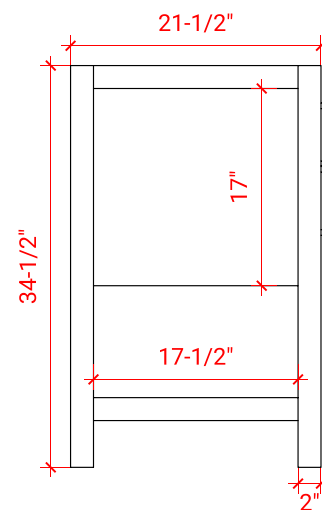

HAMLET 54" CENTER SINK CABINET

ARIEL

S054S

BASE CABINET DIMENSIONS

54" W x 21.5" D x 34.5" H

FEATURES

- Solid wood frame & plywood panels
- Dovetail drawers and joints
- Soft closing doors & drawers

HARDWARE FINISHES

Satin Nickel Satin Brass Satin Black

AVAILABLE COLORS

White Grey Midnight Blue

FRONT VIEW

SIDE VIEW

PLAN VIEW

55" RECTANGLE SINK THIN COUNTERTOP

OVERALL DIMENSIONS

55" W x 22" D x 1.5" H

COUNTERTOP OPTIONS

Carrara Marble
CW-055S-REC-CT

White Quartz
WQ-055S-REC-CT

FEATURES

- Solid countertop with mitered edges & seams
- Undermount white rectangular sink
- Pre-drilled for 8" widespread faucet

INCLUDED

- Countertop
- Matching Backsplash
- Sink

COUNTERTOP PLAN VIEW

EDGE SIDE VIEW

THREE DIMENSIONAL COUNTERTOP VIEW