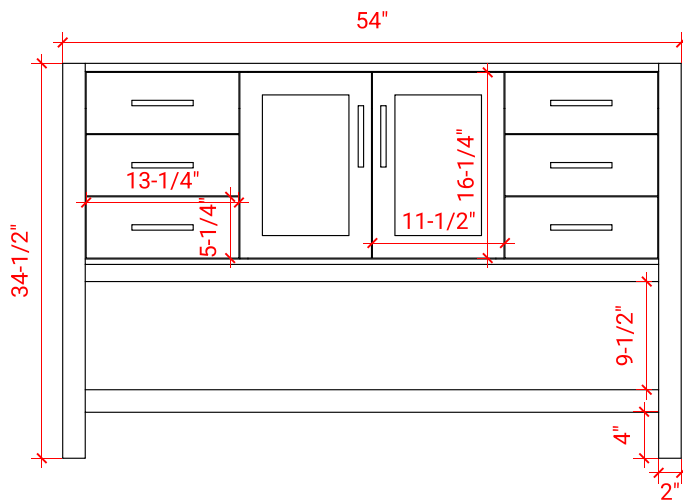

HAMLET 54" CENTER SINK CABINET

ARIEL

S054S

BASE CABINET DIMENSIONS

54" W x 21.5" D x 34.5" H

FEATURES

- Solid wood frame & plywood panels
- Dovetail drawers and joints
- Soft closing doors & drawers

HARDWARE FINISHES

Satin Nickel Satin Brass Satin Black

AVAILABLE COLORS

White Grey Midnight Blue

FRONT VIEW

SIDE VIEW

PLAN VIEW

55" RECTANGLE SINK THIN COUNTERTOP

OVERALL DIMENSIONS

55" W x 22" D x 1.5" H

COUNTERTOP OPTIONS

Carrara Marble
CW-055S-REC-CT

White Quartz
WQ-055S-REC-CT

FEATURES

- Solid countertop with mitered edges & seams
- Undermount white rectangular sink
- Pre-drilled for 8" widespread faucet

INCLUDED

- Countertop
- Matching Backsplash
- Sink

COUNTERTOP PLAN VIEW

EDGE SIDE VIEW

THREE DIMENSIONAL COUNTERTOP VIEW