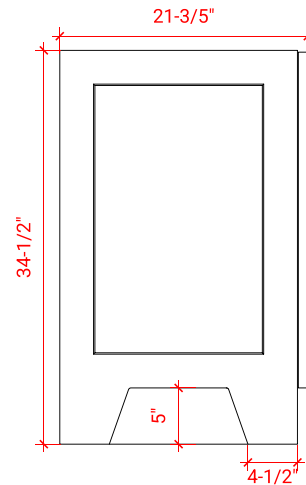

TAYLOR 54" SINGLE SINK BASE CABINET

ARIEL

Q054S

BASE CABINET DIMENSIONS

54" W x 21.6" D x 34.5" H

FEATURES

- Solid wood frame & plywood panels
- Dovetail drawers and joints
- Soft closing doors & drawers

HARDWARE FINISHES

Brushed Nickel Satin Brass Matte Black Polished Chrome

AVAILABLE COLORS

White Grey Midnight Blue

FRONT VIEW

SIDE VIEW

PLAN VIEW

OVERALL DIMENSIONS

55" W x 22" D x 1.5" H

COUNTERTOP OPTIONS

Carrara Marble
CW-055S-OVL-CT

White Quartz
WQ-055S-OVL-CT

FEATURES

- Solid countertop with mitered edges & seams
- Undermount white oval sink
- Pre-drilled for 8" widespread faucet

INCLUDED

- Countertop
- Matching Backsplash
- Oval Sink

COUNTERTOP PLAN VIEW

EDGE SIDE VIEW

THREE DIMENSIONAL COUNTERTOP VIEW