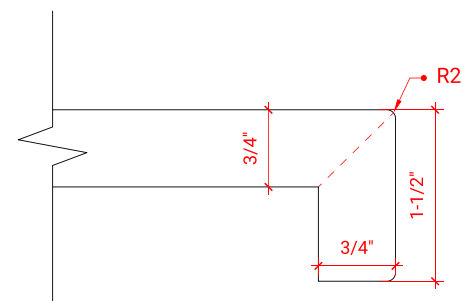

TAYLOR 54" SINGLE SINK BASE CABINET

ARIEL

Q054S

BASE CABINET DIMENSIONS

54" W x 21.6" D x 34.5" H

FEATURES

- Solid wood frame & plywood panels
- Dovetail drawers and joints
- Soft closing doors & drawers

HARDWARE FINISHES

Brushed Nickel Satin Brass Matte Black Polished Chrome

AVAILABLE COLORS

White Grey Midnight Blue

FRONT VIEW

SIDE VIEW

PLAN VIEW

OVERALL DIMENSIONS

55" W x 22" D x 1.5" H

COUNTERTOP OPTIONS

Carrara Marble
CW-055S-OVL-CT

White Quartz
WQ-055S-OVL-CT

FEATURES

- Solid countertop with mitered edges & seams
- Undermount white oval sink
- Pre-drilled for 8" widespread faucet

INCLUDED

- Countertop
- Matching Backsplash
- Oval Sink

COUNTERTOP PLAN VIEW

EDGE SIDE VIEW

THREE DIMENSIONAL COUNTERTOP VIEW