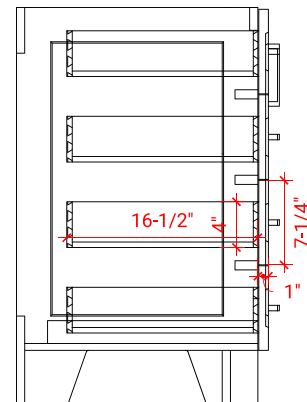

TAYLOR 54" SINGLE SINK BASE CABINET

ARIEL

Q054S

BASE CABINET DIMENSIONS

54" W x 21.6" D x 34.5" H

FEATURES

- Solid wood frame & plywood panels
- Dovetail drawers and joints
- Soft closing doors & drawers

HARDWARE FINISHES

Brushed Nickel Satin Brass Matte Black Polished Chrome

AVAILABLE COLORS

White Grey Midnight Blue

FRONT VIEW

SIDE VIEW

PLAN VIEW

OVERALL DIMENSIONS

55" W x 22" D x 1.5" H

COUNTERTOP OPTIONS

Carrara Marble
CW-055S-OVL-CT

White Quartz
WQ-055S-OVL-CT

FEATURES

- Solid countertop with mitered edges & seams
- Undermount white oval sink
- Pre-drilled for 8" widespread faucet

INCLUDED

- Countertop
- Matching Backsplash
- Oval Sink

COUNTERTOP PLAN VIEW

EDGE SIDE VIEW

THREE DIMENSIONAL COUNTERTOP VIEW