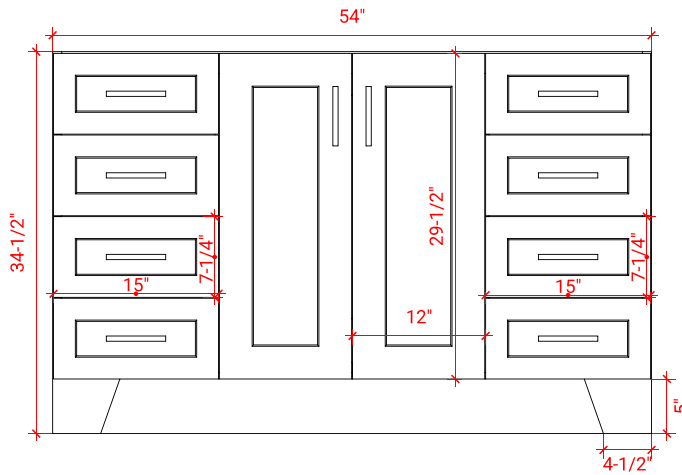

TAYLOR 54" SINGLE SINK BASE CABINET

ARIEL

Q054S

BASE CABINET DIMENSIONS

54" W x 21.6" D x 34.5" H

FEATURES

- Solid wood frame & plywood panels
- Dovetail drawers and joints
- Soft closing doors & drawers

HARDWARE FINISHES

Brushed Nickel Satin Brass Matte Black Polished Chrome

AVAILABLE COLORS

White Grey Midnight Blue

FRONT VIEW

SIDE VIEW

PLAN VIEW

OVERALL DIMENSIONS

55" W x 22" D x 1.5" H

- Countertop
- Matching Backsplash
- Oval Sink

COUNTERTOP PLAN VIEW

EDGE SIDE VIEW

THREE DIMENSIONAL COUNTERTOP VIEW