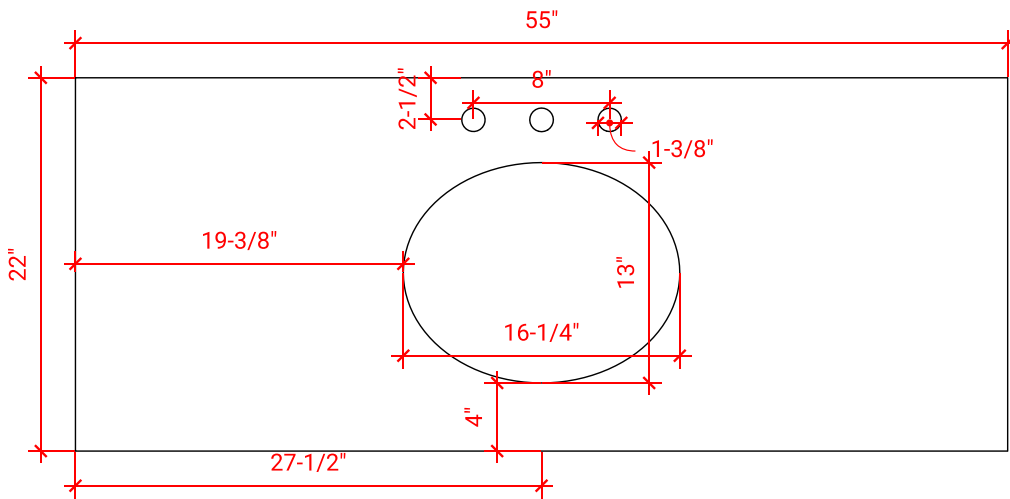

TAYLOR 54" SINGLE SINK BASE CABINET

ARIEL

Q054S

BASE CABINET DIMENSIONS

54" W x 21.6" D x 34.5" H

FEATURES

- Solid wood frame & plywood panels
- Dovetail drawers and joints
- Soft closing doors & drawers

HARDWARE FINISHES

Brushed Nickel Satin Brass Matte Black Polished Chrome

AVAILABLE COLORS

White Grey Midnight Blue

FRONT VIEW

SIDE VIEW

PLAN VIEW

OVERALL DIMENSIONS

55" W x 22" D x 1.5" H

COUNTERTOP OPTIONS

Carrara Marble
CW-055S-OVL-CT

White Quartz
WQ-055S-OVL-CT

FEATURES

- Solid countertop with mitered edges & seams
- Undermount white oval sink
- Pre-drilled for 8" widespread faucet

INCLUDED

- Countertop
- Matching Backsplash
- Oval Sink

COUNTERTOP PLAN VIEW

EDGE SIDE VIEW

THREE DIMENSIONAL COUNTERTOP VIEW