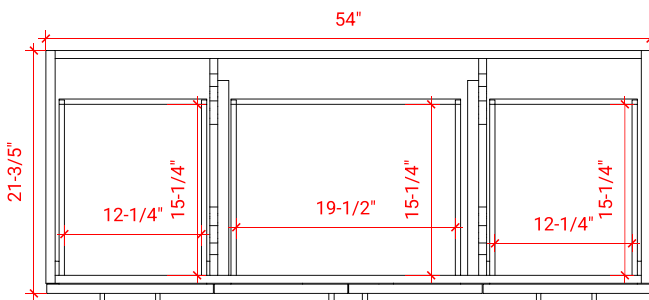

TAYLOR 54" SINGLE SINK BASE CABINET

ARIEL

Q054S

BASE CABINET DIMENSIONS

54" W x 21.6" D x 34.5" H

FEATURES

- Solid wood frame & plywood panels
- Dovetail drawers and joints
- Soft closing doors & drawers

HARDWARE FINISHES

Brushed Nickel Satin Brass Matte Black Polished Chrome

AVAILABLE COLORS

White Grey Midnight Blue

FRONT VIEW

SIDE VIEW

PLAN VIEW

OVERALL DIMENSIONS

55" W x 22" D x 1.5" H

- Countertop
- Matching Backsplash
- Oval Sink

COUNTERTOP PLAN VIEW

EDGE SIDE VIEW

THREE DIMENSIONAL COUNTERTOP VIEW