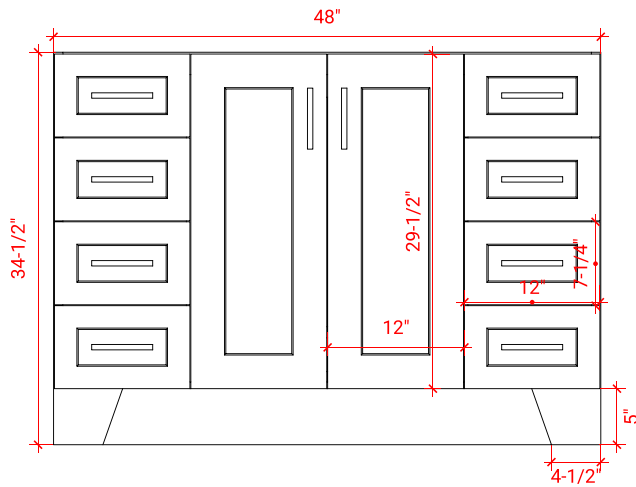

TAYLOR 48" SINGLE SINK BASE CABINET

ARIEL

Q048S

BASE CABINET DIMENSIONS

48" W x 21.6" D x 34.5" H

FEATURES

- Solid wood frame & plywood panels
- Dovetail drawers and joints
- Soft closing doors & drawers

HARDWARE FINISHES

Brushed Nickel Satin Brass Matte Black Polished Chrome

AVAILABLE COLORS

White Grey Midnight Blue

FRONT VIEW

SIDE VIEW

PLAN VIEW

49" SINGLE RECTANGLE SINK COUNTERTOP WITH 1.5 IN. THICKNESS

ARIEL

OVERALL DIMENSIONS

49" W x 22" D x 1.5" H

COUNTERTOP OPTIONS

Carrara Marble
CW-049S-REC-CT

White Quartz
WQ-049S-REC-CT

FEATURES

- Solid countertop with mitered edges & seams
- Undermount white rectangular sink
- Pre-drilled for 8" widespread faucet

INCLUDED

- Countertop
- Matching Backsplash
- Rectangle Sink

COUNTERTOP PLAN VIEW

EDGE SIDE VIEW

THREE DIMENSIONAL COUNTERTOP VIEW