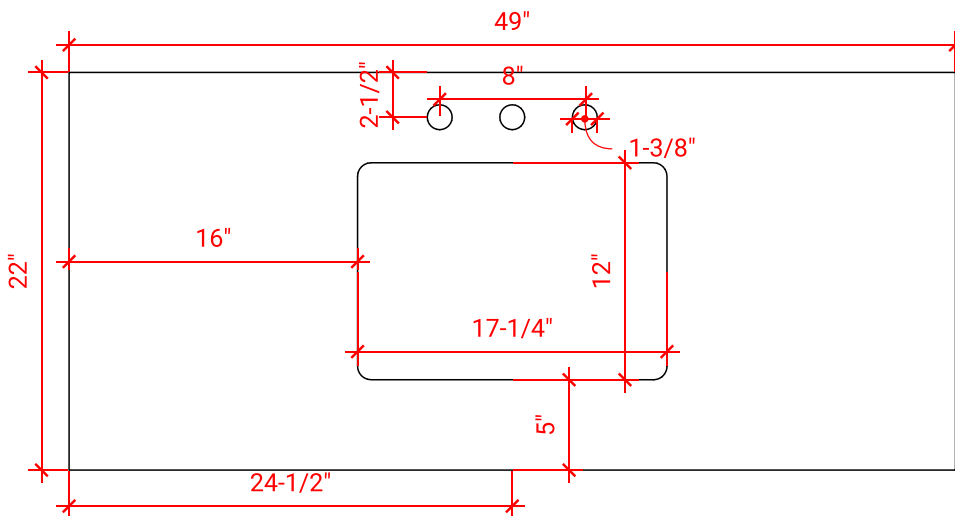

TAYLOR 48" SINGLE SINK BASE CABINET

ARIEL

Q048S

BASE CABINET DIMENSIONS

48" W x 21.6" D x 34.5" H

FEATURES

- Solid wood frame & plywood panels
- Dovetail drawers and joints
- Soft closing doors & drawers

HARDWARE FINISHES

OVERALL DIMENSIONS

49" W x 22" D x 1.5" H

COUNTERTOP OPTIONS

Carrara Marble
CW-049S-REC-CT

White Quartz
WQ-049S-REC-CT

FEATURES

- Solid countertop with mitered edges & seams
- Undermount white rectangular sink
- Pre-drilled for 8" widespread faucet

INCLUDED

- Countertop
- Matching Backsplash
- Rectangle Sink

COUNTERTOP PLAN VIEW

EDGE SIDE VIEW

THREE DIMENSIONAL COUNTERTOP VIEW