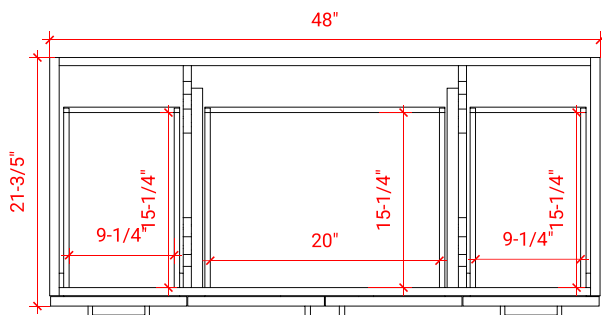

TAYLOR 48" SINGLE SINK BASE CABINET

ARIEL

Q048S

BASE CABINET DIMENSIONS

48" W x 21.6" D x 34.5" H

FEATURES

- Solid wood frame & plywood panels
- Dovetail drawers and joints
- Soft closing doors & drawers

HARDWARE FINISHES

Brushed Nickel Satin Brass Matte Black Polished Chrome

AVAILABLE COLORS

White Grey Midnight Blue

FRONT VIEW

SIDE VIEW

PLAN VIEW

49" SINGLE RECTANGLE SINK COUNTERTOP WITH 1.5 IN. THICKNESS

ARIEL

OVERALL DIMENSIONS

49" W x 22" D x 1.5" H

COUNTERTOP OPTIONS

Carrara Marble
CW-049S-REC-CT

White Quartz
WQ-049S-REC-CT

FEATURES

- Solid countertop with mitered edges & seams
- Undermount white rectangular sink
- Pre-drilled for 8" widespread faucet

INCLUDED

- Countertop
- Matching Backsplash
- Rectangle Sink

COUNTERTOP PLAN VIEW

EDGE SIDE VIEW

THREE DIMENSIONAL COUNTERTOP VIEW