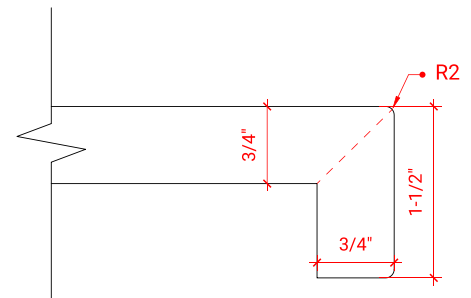

TAYLOR 48" SINGLE SINK BASE CABINET

ARIEL

Q048S

BASE CABINET DIMENSIONS

48" W x 21.6" D x 34.5" H

FEATURES

- Solid wood frame & plywood panels
- Dovetail drawers and joints
- Soft closing doors & drawers

HARDWARE FINISHES

OVERALL DIMENSIONS

49" W x 22" D x 1.5" H

COUNTERTOP OPTIONS

Carrara Marble
CW-049S-REC-CT

White Quartz
WQ-049S-REC-CT

FEATURES

- Solid countertop with mitered edges & seams
- Undermount white rectangular sink
- Pre-drilled for 8" widespread faucet

INCLUDED

- Countertop
- Matching Backsplash
- Rectangle Sink

COUNTERTOP PLAN VIEW

EDGE SIDE VIEW

THREE DIMENSIONAL COUNTERTOP VIEW