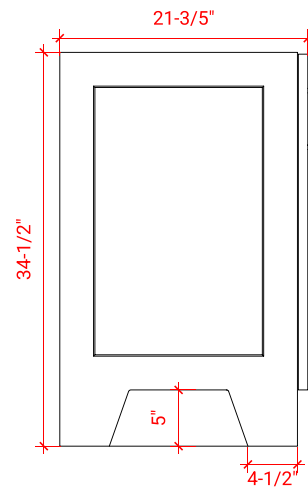

TAYLOR 48" SINGLE SINK BASE CABINET

ARIEL

Q048S

BASE CABINET DIMENSIONS

48" W x 21.6" D x 34.5" H

FEATURES

- Solid wood frame & plywood panels
- Dovetail drawers and joints
- Soft closing doors & drawers

HARDWARE FINISHES

Brushed Nickel Satin Brass Matte Black Polished Chrome

AVAILABLE COLORS

White Grey Midnight Blue

FRONT VIEW

SIDE VIEW

PLAN VIEW

49" SINGLE RECTANGLE SINK COUNTERTOP WITH 1.5 IN. THICKNESS

ARIEL

OVERALL DIMENSIONS

49" W x 22" D x 1.5" H

COUNTERTOP OPTIONS

Carrara Marble
CW-049S-REC-CT

White Quartz
WQ-049S-REC-CT

FEATURES

- Solid countertop with mitered edges & seams
- Undermount white rectangular sink
- Pre-drilled for 8" widespread faucet

INCLUDED

- Countertop
- Matching Backsplash
- Rectangle Sink

COUNTERTOP PLAN VIEW

EDGE SIDE VIEW

THREE DIMENSIONAL COUNTERTOP VIEW