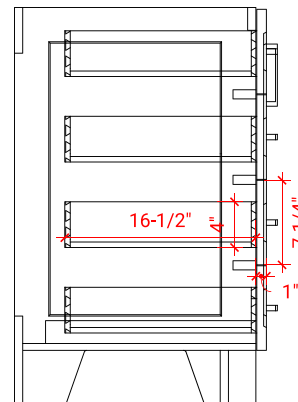

TAYLOR 48" SINGLE SINK BASE CABINET

ARIEL

Q048S

BASE CABINET DIMENSIONS

48" W x 21.6" D x 34.5" H

FEATURES

- Solid wood frame & plywood panels
- Dovetail drawers and joints
- Soft closing doors & drawers

HARDWARE FINISHES

Brushed Nickel Satin Brass Matte Black Polished Chrome

AVAILABLE COLORS

White Grey Midnight Blue

FRONT VIEW

SIDE VIEW

PLAN VIEW

49" SINGLE RECTANGLE SINK COUNTERTOP WITH 1.5 IN. THICKNESS

ARIEL

OVERALL DIMENSIONS

49" W x 22" D x 1.5" H

COUNTERTOP OPTIONS

Carrara Marble
CW-049S-REC-CT

White Quartz
WQ-049S-REC-CT

FEATURES

- Solid countertop with mitered edges & seams
- Undermount white rectangular sink
- Pre-drilled for 8" widespread faucet

INCLUDED

- Countertop
- Matching Backsplash
- Rectangle Sink

COUNTERTOP PLAN VIEW

EDGE SIDE VIEW

THREE DIMENSIONAL COUNTERTOP VIEW