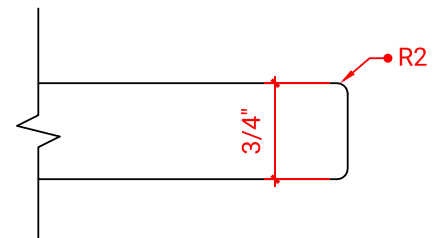

OVERALL DIMENSIONS

43" W x 22" D x 0.75" H

COUNTERTOP OPTIONS

Carrara Marble
CW2-043S-R-REC-CT

FEATURES

- Solid countertop with mitered edges & seams
- Undermount white rectangular sink
- Pre-drilled for 8" widespread faucet

INCLUDED

- Countertop
- Matching Backsplash
- Rectangle Sink

COUNTERTOP PLAN VIEW

EDGE SIDE VIEW

THREE DIMENSIONAL COUNTERTOP VIEW