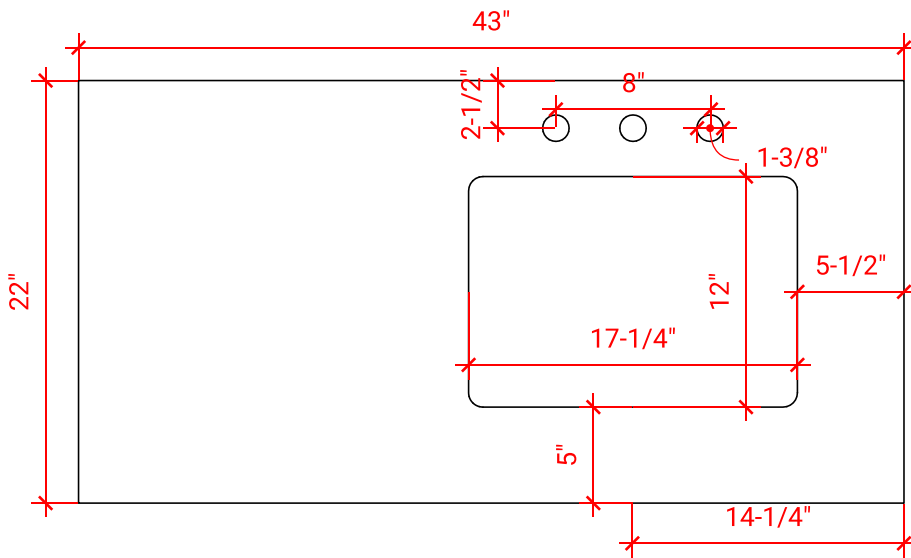

TAYLOR 42" RIGHT OFFSET CABINET

ARIEL

Q042S-R

BASE CABINET DIMENSIONS

42" W x 21.6" D x 34.5" H

FEATURES

- Solid wood frame & plywood panels
- Dovetail drawers and joints
- Soft closing doors & drawers

HARDWARE FINISHES

Brushed Nickel Satin Brass Matte Black Polished Chrome

AVAILABLE COLORS

White Grey Midnight Blue

FRONT VIEW

SIDE VIEW

PLAN VIEW

43" RIGHT RECTANGLE SINK COUNTERTOP WITH 0.75 IN. THICKNESS

ARIEL

OVERALL DIMENSIONS

43" W x 22" D x 0.75" H

COUNTERTOP OPTIONS

Carrara Marble
CW2-043S-R-REC-CT

FEATURES

- Solid countertop with mitered edges & seams
- Undermount white rectangular sink
- Pre-drilled for 8" widespread faucet

INCLUDED

- Countertop
- Matching Backsplash
- Rectangle Sink

COUNTERTOP PLAN VIEW

EDGE SIDE VIEW

THREE DIMENSIONAL COUNTERTOP VIEW