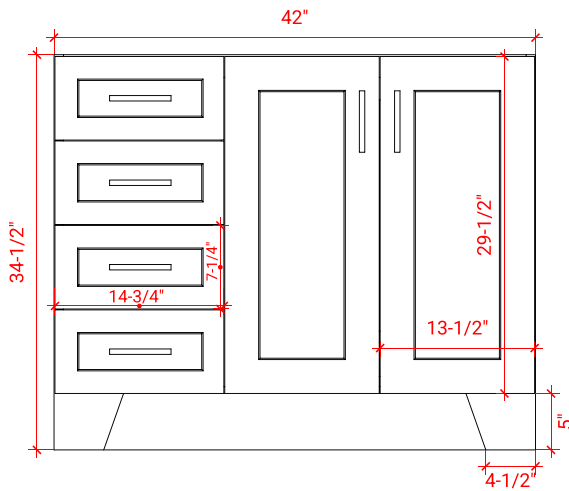

TAYLOR 42" RIGHT OFFSET CABINET

ARIEL

Q042S-R

BASE CABINET DIMENSIONS

42" W x 21.6" D x 34.5" H

FEATURES

- Solid wood frame & plywood panels
- Dovetail drawers and joints
- Soft closing doors & drawers

HARDWARE FINISHES

Brushed Nickel Satin Brass Matte Black Polished Chrome

AVAILABLE COLORS

White Grey Midnight Blue

FRONT VIEW

SIDE VIEW

PLAN VIEW

43" RIGHT RECTANGLE SINK COUNTERTOP WITH 0.75 IN. THICKNESS

ARIEL

OVERALL DIMENSIONS

43" W x 22" D x 0.75" H

COUNTERTOP OPTIONS

Carrara Marble
CW2-043S-R-REC-CT

FEATURES

- Solid countertop with mitered edges & seams
- Undermount white rectangular sink
- Pre-drilled for 8" widespread faucet

INCLUDED

- Countertop
- Matching Backsplash
- Rectangle Sink

COUNTERTOP PLAN VIEW

EDGE SIDE VIEW

THREE DIMENSIONAL COUNTERTOP VIEW