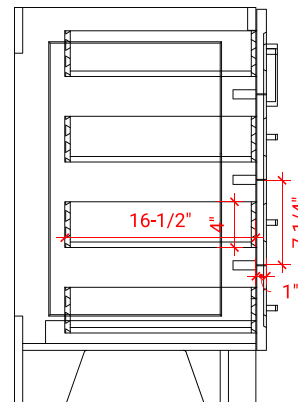

TAYLOR 42" RIGHT OFFSET CABINET

ARIEL

Q042S-R

BASE CABINET DIMENSIONS

42" W x 21.6" D x 34.5" H

FEATURES

- Solid wood frame & plywood panels
- Dovetail drawers and joints
- Soft closing doors & drawers

HARDWARE FINISHES

Brushed Nickel Satin Brass Matte Black Polished Chrome

AVAILABLE COLORS

White Grey Midnight Blue

FRONT VIEW

SIDE VIEW

PLAN VIEW

43" RIGHT RECTANGLE SINK COUNTERTOP WITH 0.75 IN. THICKNESS

ARIEL

OVERALL DIMENSIONS

43" W x 22" D x 0.75" H

COUNTERTOP OPTIONS

Carrara Marble
CW2-043S-R-REC-CT

FEATURES

- Solid countertop with mitered edges & seams
- Undermount white rectangular sink
- Pre-drilled for 8" widespread faucet

INCLUDED

- Countertop
- Matching Backsplash
- Rectangle Sink

COUNTERTOP PLAN VIEW

EDGE SIDE VIEW

THREE DIMENSIONAL COUNTERTOP VIEW