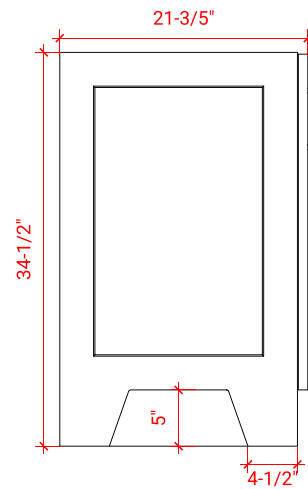

TAYLOR 42" RIGHT OFFSET CABINET

ARIEL

Q042S-R

BASE CABINET DIMENSIONS

42" W x 21.6" D x 34.5" H

FEATURES

- Solid wood frame & plywood panels
- Dovetail drawers and joints
- Soft closing doors & drawers

HARDWARE FINISHES

Brushed Nickel Satin Brass Matte Black Polished Chrome

AVAILABLE COLORS

White Grey Midnight Blue

FRONT VIEW

SIDE VIEW

PLAN VIEW

43" RIGHT RECTANGLE SINK COUNTERTOP WITH 0.75 IN. THICKNESS

ARIEL

OVERALL DIMENSIONS

43" W x 22" D x 0.75" H

COUNTERTOP OPTIONS

Carrara Marble
CW2-043S-R-REC-CT

FEATURES

- Solid countertop with mitered edges & seams
- Undermount white rectangular sink
- Pre-drilled for 8" widespread faucet

INCLUDED

- Countertop
- Matching Backsplash
- Rectangle Sink

COUNTERTOP PLAN VIEW

EDGE SIDE VIEW

THREE DIMENSIONAL COUNTERTOP VIEW