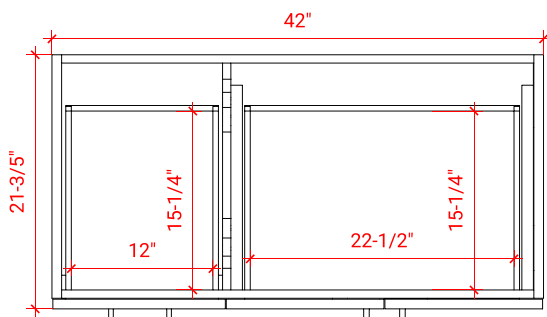

TAYLOR 42" RIGHT OFFSET CABINET

ARIEL

Q042S-R

BASE CABINET DIMENSIONS

42" W x 21.6" D x 34.5" H

FEATURES

- Solid wood frame & plywood panels
- Dovetail drawers and joints
- Soft closing doors & drawers

HARDWARE FINISHES

Brushed Nickel Satin Brass Matte Black Polished Chrome

AVAILABLE COLORS

White Grey Midnight Blue

FRONT VIEW

SIDE VIEW

PLAN VIEW

43" RIGHT RECTANGLE SINK COUNTERTOP WITH 0.75 IN. THICKNESS

ARIEL

OVERALL DIMENSIONS

43" W x 22" D x 0.75" H

COUNTERTOP OPTIONS

Carrara Marble
CW2-043S-R-REC-CT

FEATURES

- Solid countertop with mitered edges & seams
- Undermount white rectangular sink
- Pre-drilled for 8" widespread faucet

INCLUDED

- Countertop
- Matching Backsplash
- Rectangle Sink

COUNTERTOP PLAN VIEW

EDGE SIDE VIEW

THREE DIMENSIONAL COUNTERTOP VIEW