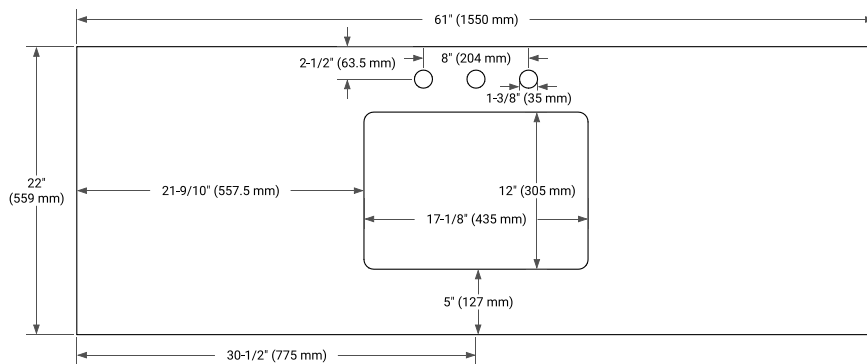

MONROE 60" SINGLE SINK BASE CABINET

ARIEL

BASE CABINET DIMENSIONS

60" W x 21.5" D x 34.5" H

FEATURES

- Solid wood frame and Plywood
- Soft-close system
- Dovetail construction
- Ample storage

HARDWARE FINISHES

OVERALL DIMENSIONS

61" W x 22" D x 1.5" H

COUNTERTOP OPTIONS

Carrara Marble

White Quartz

FEATURES

- Solid countertop with mitered edges & seams
- Undermount white rectangular sink
- Pre-drilled for 8" widespread faucet

INCLUDED

- Countertop
- Matching Backsplash
- Rectangle Sink

COUNTERTOP PLAN VIEW

EDGE SIDE VIEW

THREE DIMENSIONAL COUNTERTOP VIEW