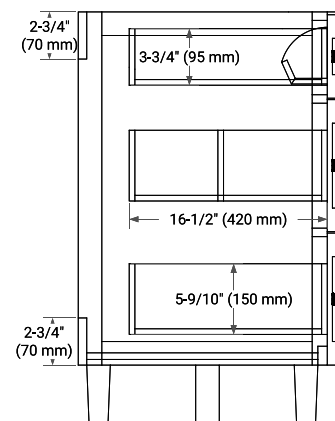

MONROE 60" SINGLE SINK BASE CABINET

ARIEL

BASE CABINET DIMENSIONS

60" W x 21.5" D x 34.5" H

FEATURES

- Solid wood frame and Plywood
- Soft-close system
- Dovetail construction
- Ample storage

HARDWARE FINISHES

Brushed Nickel Matte Black

AVAILABLE COLORS

White Grey Midnight Blue White Oak

FRONT VIEW

SIDE VIEW

PLAN VIEW

61" SINGLE RECTANGLE SINK COUNTERTOP WITH 1.5 IN. THICKNESS

ARIEL

OVERALL DIMENSIONS

61" W x 22" D x 1.5" H

COUNTERTOP OPTIONS

Carrara Marble

White Quartz

FEATURES

- Solid countertop with mitered edges & seams
- Undermount white rectangular sink
- Pre-drilled for 8" widespread faucet

INCLUDED

- Countertop
- Matching Backsplash
- Rectangle Sink

COUNTERTOP PLAN VIEW

EDGE SIDE VIEW

THREE DIMENSIONAL COUNTERTOP VIEW