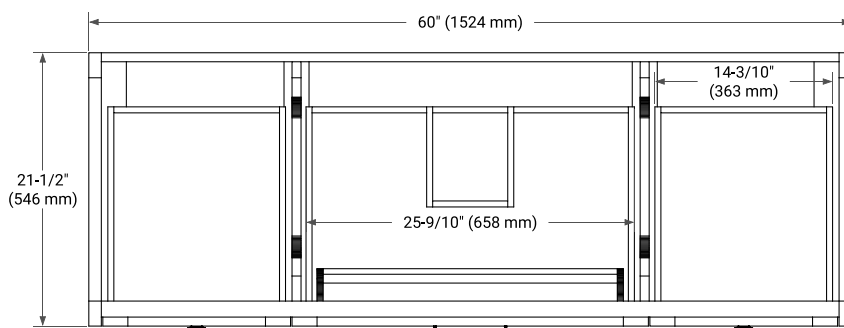

MONROE 60" SINGLE SINK BASE CABINET

ARIEL

BASE CABINET DIMENSIONS

60" W x 21.5" D x 34.5" H

FEATURES

- Solid wood frame and Plywood
- Soft-close system
- Dovetail construction
- Ample storage

HARDWARE FINISHES

Brushed Nickel Matte Black

AVAILABLE COLORS

White Grey Midnight Blue White Oak

FRONT VIEW

SIDE VIEW

PLAN VIEW

61" SINGLE RECTANGLE SINK COUNTERTOP WITH 1.5 IN. THICKNESS

ARIEL

OVERALL DIMENSIONS

61" W x 22" D x 1.5" H

COUNTERTOP OPTIONS

Carrara Marble

White Quartz

FEATURES

- Solid countertop with mitered edges & seams
- Undermount white rectangular sink
- Pre-drilled for 8" widespread faucet

INCLUDED

- Countertop
- Matching Backsplash
- Rectangle Sink

COUNTERTOP PLAN VIEW

EDGE SIDE VIEW

THREE DIMENSIONAL COUNTERTOP VIEW