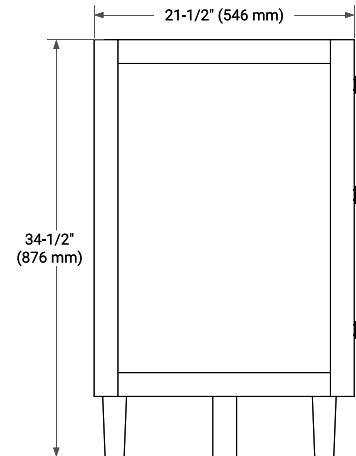

MONROE 60" SINGLE SINK BASE CABINET

ARIEL

BASE CABINET DIMENSIONS

60" W x 21.5" D x 34.5" H

FEATURES

- Solid wood frame and Plywood
- Soft-close system
- Dovetail construction
- Ample storage

HARDWARE FINISHES

Brushed Nickel Matte Black

AVAILABLE COLORS

White Grey Midnight Blue White Oak

FRONT VIEW

SIDE VIEW

PLAN VIEW

61" SINGLE RECTANGLE SINK COUNTERTOP WITH 1.5 IN. THICKNESS

ARIEL

OVERALL DIMENSIONS

61" W x 22" D x 1.5" H

COUNTERTOP OPTIONS

Carrara Marble

White Quartz

FEATURES

- Solid countertop with mitered edges & seams
- Undermount white rectangular sink
- Pre-drilled for 8" widespread faucet

INCLUDED

- Countertop
- Matching Backsplash
- Rectangle Sink

COUNTERTOP PLAN VIEW

EDGE SIDE VIEW

THREE DIMENSIONAL COUNTERTOP VIEW