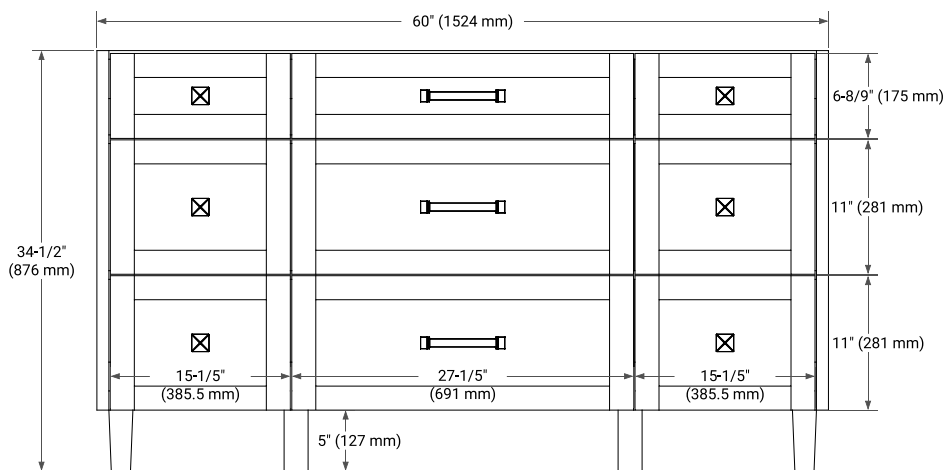

MONROE 60" SINGLE SINK BASE CABINET

ARIEL

BASE CABINET DIMENSIONS

60" W x 21.5" D x 34.5" H

FEATURES

- Solid wood frame and Plywood
- Soft-close system
- Dovetail construction
- Ample storage

HARDWARE FINISHES

Brushed Nickel Matte Black

AVAILABLE COLORS

White Grey Midnight Blue White Oak

FRONT VIEW

SIDE VIEW

PLAN VIEW

61" SINGLE RECTANGLE SINK COUNTERTOP WITH 1.5 IN. THICKNESS

ARIEL

OVERALL DIMENSIONS

61" W x 22" D x 1.5" H

COUNTERTOP OPTIONS

Carrara Marble

White Quartz

FEATURES

- Solid countertop with mitered edges & seams
- Undermount white rectangular sink
- Pre-drilled for 8" widespread faucet

INCLUDED

- Countertop
- Matching Backsplash
- Rectangle Sink

COUNTERTOP PLAN VIEW

EDGE SIDE VIEW

THREE DIMENSIONAL COUNTERTOP VIEW