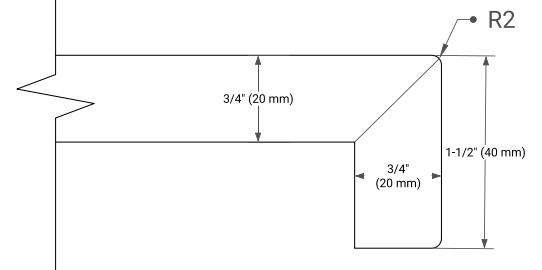

MONROE 60" SINGLE SINK BASE CABINET

ARIEL

BASE CABINET DIMENSIONS

60" W x 21.5" D x 34.5" H

FEATURES

- Solid wood frame and Plywood
- Soft-close system
- Dovetail construction
- Ample storage

HARDWARE FINISHES

OVERALL DIMENSIONS

61" W x 22" D x 1.5" H

COUNTERTOP OPTIONS

Carrara Marble

White Quartz

FEATURES

- Solid countertop with mitered edges & seams
- Undermount white rectangular sink
- Pre-drilled for 8" widespread faucet

INCLUDED

- Countertop
- Matching Backsplash
- Rectangle Sink

COUNTERTOP PLAN VIEW

EDGE SIDE VIEW

THREE DIMENSIONAL COUNTERTOP VIEW