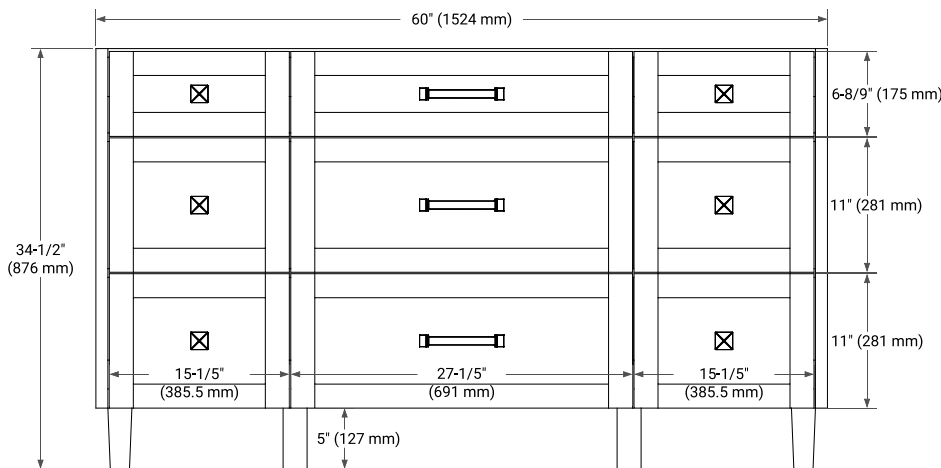

AVAILABLE COLORS

White   Grey   Midnight Blue   White Oak

FRONT VIEW