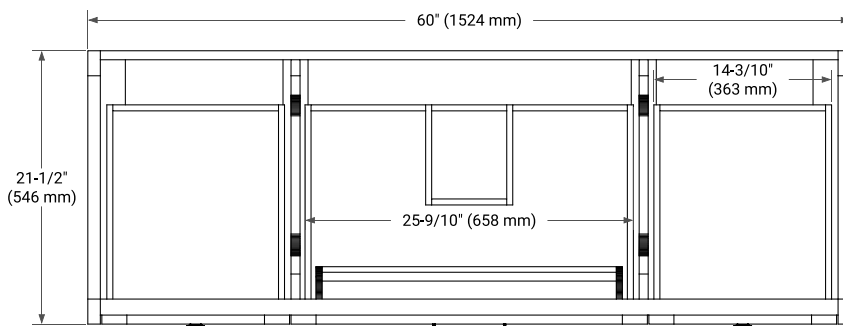

MONROE 60" SINGLE SINK BASE CABINET

ARIEL

BASE CABINET DIMENSIONS

60" W x 21.5" D x 34.5" H

FEATURES

- Solid wood frame and Plywood
- Soft-close system
- Dovetail construction
- Ample storage

HARDWARE FINISHES

Brushed Nickel   Matte Black

AVAILABLE COLORS

White   Grey   Midnight Blue   White Oak

PLAN VIEW