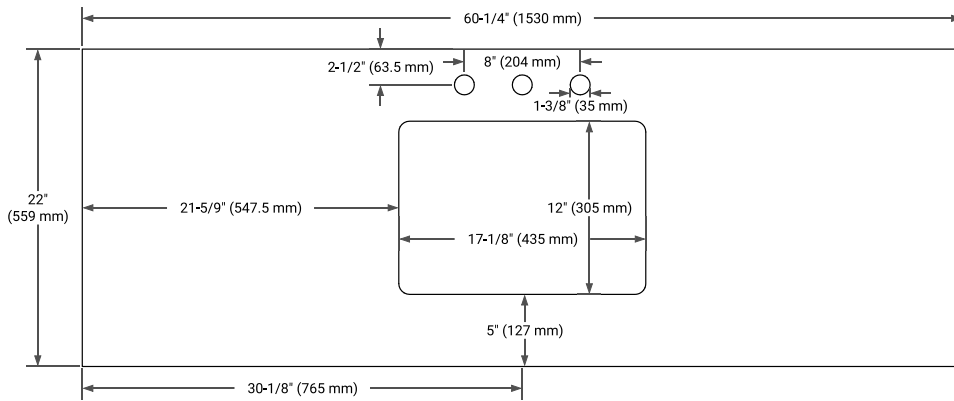

60" SINGLE RECTANGLE SINK COUNTERTOP WITH 1.5 IN. THICKNESS

ARIEL

OVERALL DIMENSIONS

60.25" W x 22" D x 1.5" H

COUNTERTOP OPTIONS

FEATURES

- Solid countertop with mitered edges & seams
- Undermount white rectangular sink
- Pre-drilled for 8" widespread faucet

INCLUDED

- Countertop
- Matching Backsplash
- Rectangle Sink

COUNTERTOP PLAN VIEW