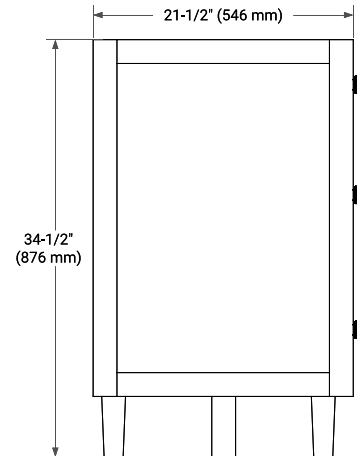

MONROE 60" SINGLE SINK BASE CABINET

ARIEL

BASE CABINET DIMENSIONS

60" W x 21.5" D x 34.5" H

FEATURES

- Solid wood frame and Plywood
- Soft-close system
- Dovetail construction
- Ample storage

HARDWARE FINISHES

Brushed Nickel   Matte Black

AVAILABLE COLORS

White   Grey   Midnight Blue   White Oak

SIDE VIEW