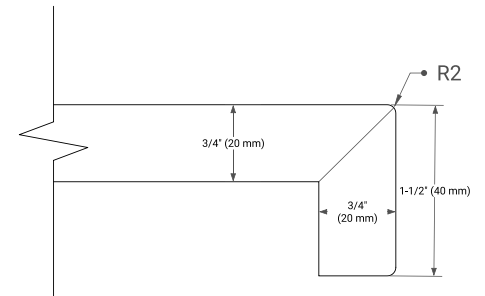

EDGE SIDE VIEW