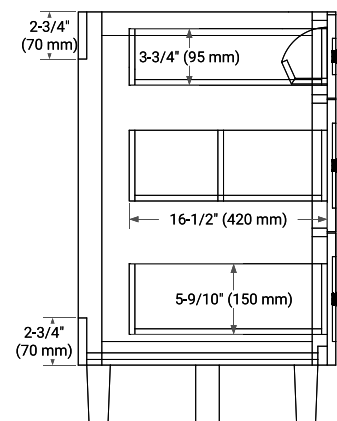

## BASE CABINET DIMENSIONS

60" W x 21.5" D x 34.5" H

# 60" SINGLE RECTANGLE SINK COUNTERTOP WITH 1.5 IN. THICKNESS

## OVERALL DIMENSIONS

60.25" W x 22" D x 1.5" H