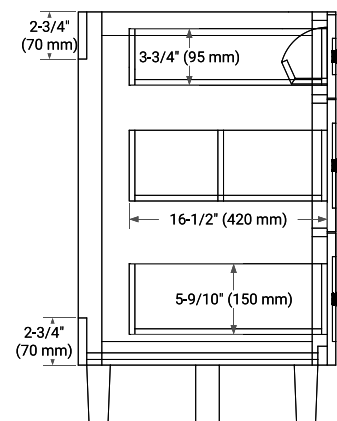

## BASE CABINET DIMENSIONS

60" W x 21.5" D x 34.5" H

### FRONT VIEW

### SIDE VIEW

### PLAN VIEW

**OVERALL DIMENSIONS**

60.25" W x 22" D x 1.5" H

**COUNTERTOP OPTIONS**

Carrara White Quartz

**FEATURES**

- Solid countertop with mitered edges & seams
- Undermount white oval sink
- Pre-drilled for 8" widespread faucet