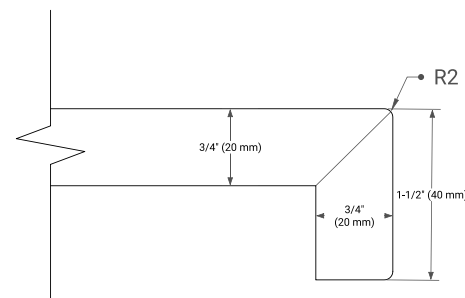

### SIDE VIEW

### PLAN VIEW

**OVERALL DIMENSIONS**

60.25" W x 22" D x 1.5" H

**COUNTERTOP OPTIONS**

Carrara White Quartz

**FEATURES**

- Solid countertop with mitered edges & seams
- Undermount white oval sink
- Pre-drilled for 8" widespread faucet

**INCLUDED**

- Countertop
- Matching Backsplash
- Oval Sink

**COUNTERTOP PLAN VIEW**

**EDGE SIDE VIEW**

**THREE DIMENSIONAL COUNTERTOP VIEW**