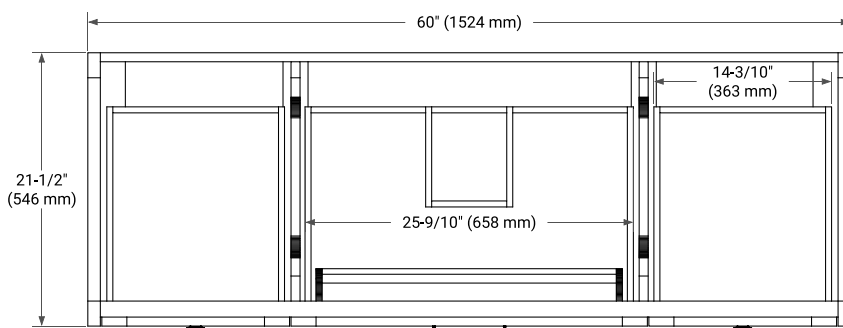

## BASE CABINET DIMENSIONS

60" W x 21.5" D x 34.5" H

### PLAN VIEW

**OVERALL DIMENSIONS**

60.25" W x 22" D x 1.5" H

**COUNTERTOP OPTIONS**

Carrara White Quartz

**FEATURES**

- Solid countertop with mitered edges & seams
- Undermount white oval sink
- Pre-drilled for 8" widespread faucet