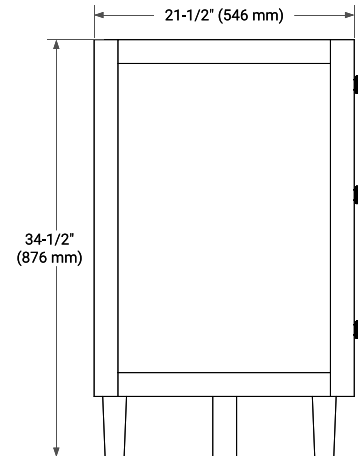

## BASE CABINET DIMENSIONS

60" W x 21.5" D x 34.5" H

### FRONT VIEW

### SIDE VIEW

### PLAN VIEW

**OVERALL DIMENSIONS**

60.25" W x 22" D x 1.5" H

**COUNTERTOP OPTIONS**

Carrara White Quartz

**FEATURES**

- Solid countertop with mitered edges & seams
- Undermount white oval sink
- Pre-drilled for 8" widespread faucet