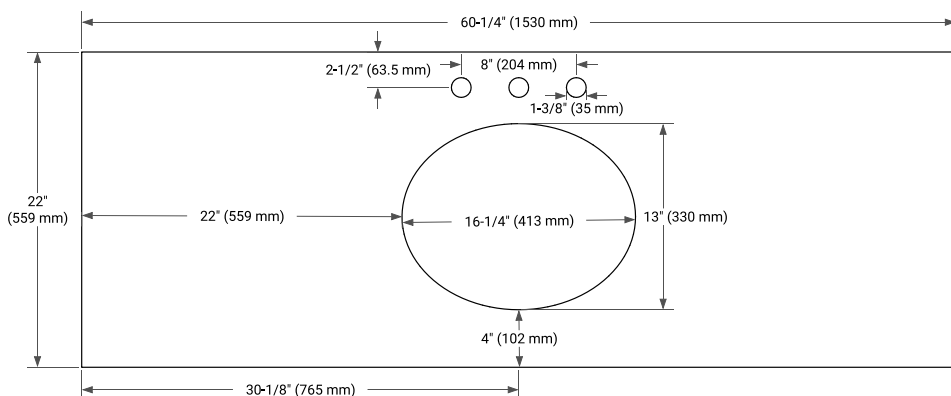

## BASE CABINET DIMENSIONS

60" W x 21.5" D x 34.5" H

### SIDE VIEW

### PLAN VIEW

**OVERALL DIMENSIONS**

60.25" W x 22" D x 1.5" H

**COUNTERTOP OPTIONS**

Carrara White Quartz

**FEATURES**

- Solid countertop with mitered edges & seams
- Undermount white oval sink
- Pre-drilled for 8" widespread faucet

**INCLUDED**

- Countertop
- Matching Backsplash
- Oval Sink

**COUNTERTOP PLAN VIEW**

**EDGE SIDE VIEW**

**THREE DIMENSIONAL COUNTERTOP VIEW**