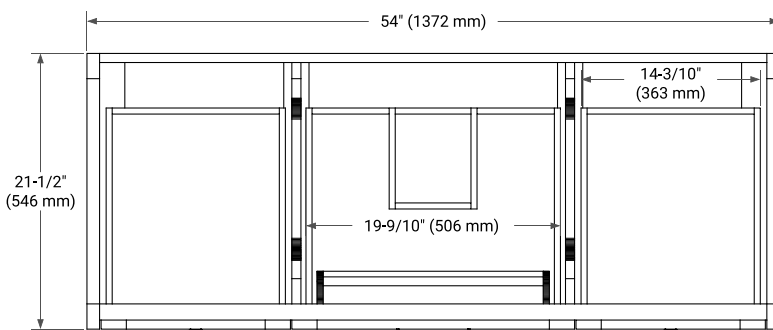

BASE CABINET DIMENSIONS

54" W x 21.5" D x 34.5" H

FEATURES

- Solid wood frame and Plywood
- Soft-close system
- Dovetail construction
- Ample storage

HARDWARE FINISHES

Brushed Nickel Matte Black

AVAILABLE COLORS

White Grey Midnight Blue White Oak

FRONT VIEW

SIDE VIEW

PLAN VIEW

OVERALL DIMENSIONS

55" W x 22" D x 1.5" H

COUNTERTOP OPTIONS

Carrara Marble

EDGE SIDE VIEW

THREE DIMENSIONAL COUNTERTOP VIEW