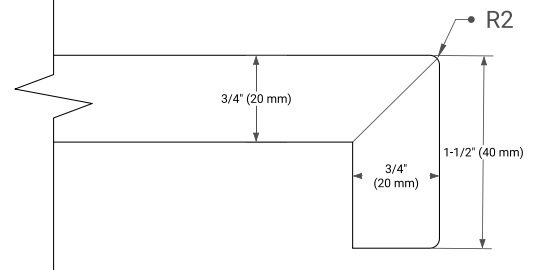

White Grey Midnight Blue White Oak

FRONT VIEW

SIDE VIEW

PLAN VIEW

OVERALL DIMENSIONS

55" W x 22" D x 1.5" H

COUNTERTOP OPTIONS

Carrara Marble

White Quartz

FEATURES

- Solid countertop with mitered edges & seams
- Undermount white oval sink
- Pre-drilled for 8" widespread faucet

INCLUDED

- Countertop
- Matching Backsplash
- Oval Sink

COUNTERTOP PLAN VIEW

EDGE SIDE VIEW

THREE DIMENSIONAL COUNTERTOP VIEW