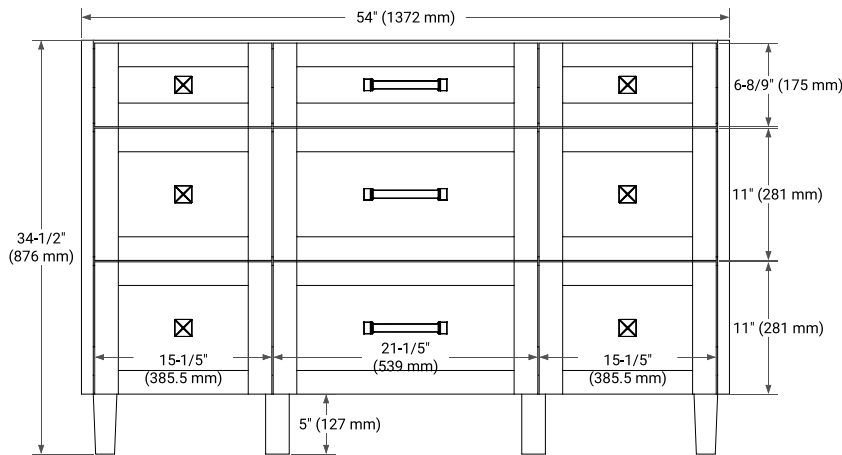

BASE CABINET DIMENSIONS

54" W x 21.5" D x 34.5" H

FEATURES

- Solid wood frame and Plywood
- Soft-close system
- Dovetail construction
- Ample storage

HARDWARE FINISHES

Brushed Nickel Matte Black

AVAILABLE COLORS

White Grey Midnight Blue White Oak

FRONT VIEW

SIDE VIEW

PLAN VIEW

OVERALL DIMENSIONS

55" W x 22" D x 1.5" H

COUNTERTOP OPTIONS

Carrara Marble

White Quartz

FEATURES

- Solid countertop with mitered edges & seams
- Undermount white oval sink
- Pre-drilled for 8" widespread faucet

INCLUDED

- Countertop
- Matching Backsplash
- Oval Sink

COUNTERTOP PLAN VIEW

EDGE SIDE VIEW

THREE DIMENSIONAL COUNTERTOP VIEW