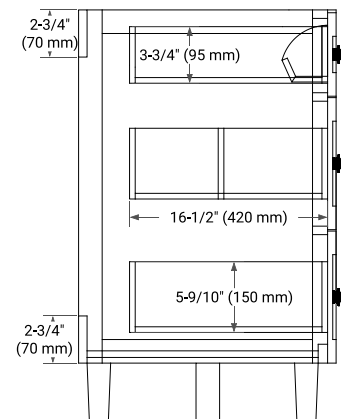

BASE CABINET DIMENSIONS

54" W x 21.5" D x 34.5" H

FEATURES

- Solid wood frame and Plywood
- Soft-close system
- Dovetail construction
- Ample storage

HARDWARE FINISHES

Brushed Nickel Matte Black

AVAILABLE COLORS

White Grey Midnight Blue White Oak

FRONT VIEW

SIDE VIEW

PLAN VIEW

OVERALL DIMENSIONS

55" W x 22" D x 1.5" H

COUNTERTOP OPTIONS

Carrara Marble

EDGE SIDE VIEW

THREE DIMENSIONAL COUNTERTOP VIEW