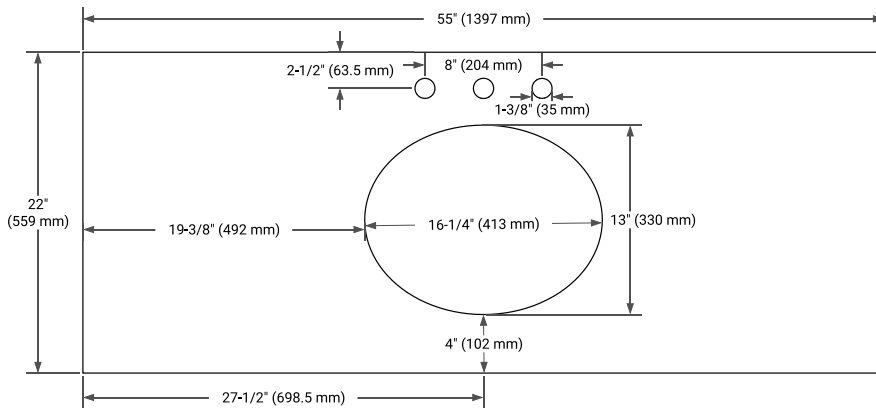

White Grey Midnight Blue White Oak

FRONT VIEW

SIDE VIEW

PLAN VIEW

OVERALL DIMENSIONS

55" W x 22" D x 1.5" H

COUNTERTOP OPTIONS

Carrara Marble

White Quartz

FEATURES

- Solid countertop with mitered edges & seams
- Undermount white oval sink
- Pre-drilled for 8" widespread faucet

INCLUDED

- Countertop
- Matching Backsplash
- Oval Sink

COUNTERTOP PLAN VIEW

EDGE SIDE VIEW

THREE DIMENSIONAL COUNTERTOP VIEW