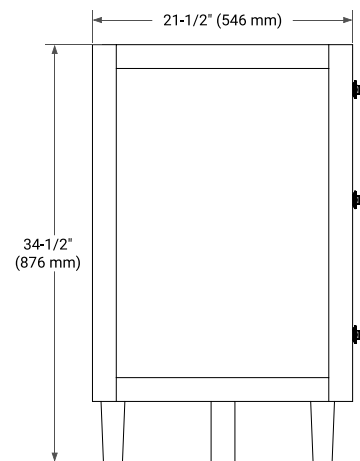

BASE CABINET DIMENSIONS

54" W x 21.5" D x 34.5" H

FEATURES

- Solid wood frame and Plywood
- Soft-close system
- Dovetail construction
- Ample storage

HARDWARE FINISHES

Brushed Nickel Matte Black

AVAILABLE COLORS

White Grey Midnight Blue White Oak

FRONT VIEW

SIDE VIEW

PLAN VIEW

OVERALL DIMENSIONS

55" W x 22" D x 1.5" H

COUNTERTOP OPTIONS

Carrara Marble

White Quartz

FEATURES

- Solid countertop with mitered edges & seams
- Undermount white oval sink
- Pre-drilled for 8" widespread faucet

INCLUDED

- Countertop
- Matching Backsplash
- Oval Sink

COUNTERTOP PLAN VIEW

EDGE SIDE VIEW

THREE DIMENSIONAL COUNTERTOP VIEW