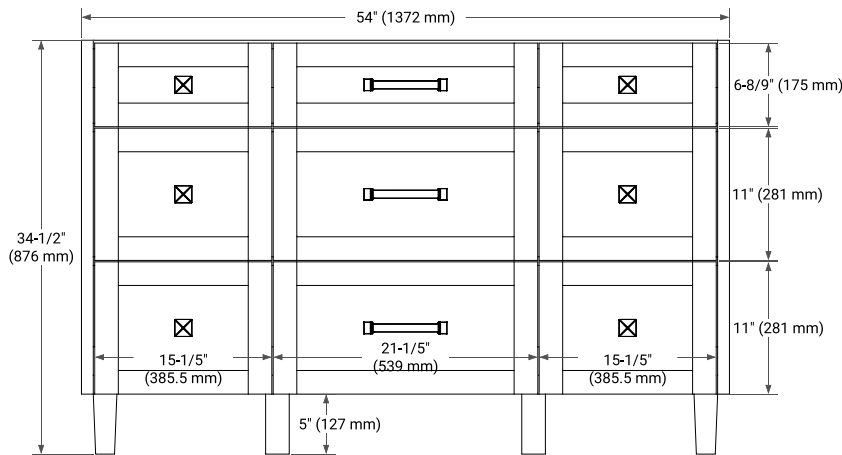

AVAILABLE COLORS

White   Grey   Midnight Blue   White Oak

FRONT VIEW