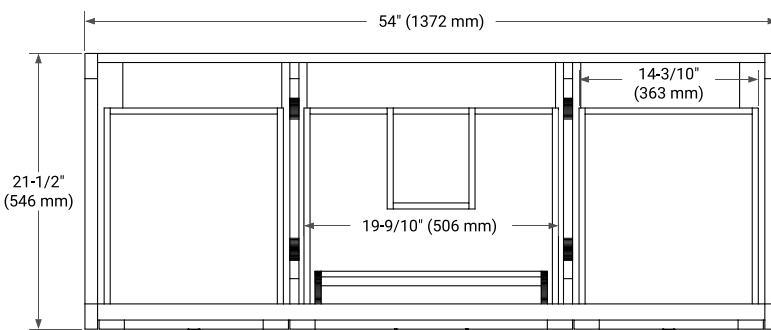

**BASE CABINET DIMENSIONS**

54" W x 21.5" D x 34.5" H

**FEATURES**

- Solid wood frame and Plywood
- Soft-close system
- Dovetail construction
- Ample storage

**HARDWARE FINISHES**

Brushed Nickel    Matte Black

# 54" SINGLE RECTANGLE SINK COUNTERTOP WITH 1.5 IN. THICKNESS

## OVERALL DIMENSIONS

54.25" W x 22" D x 1.5" H