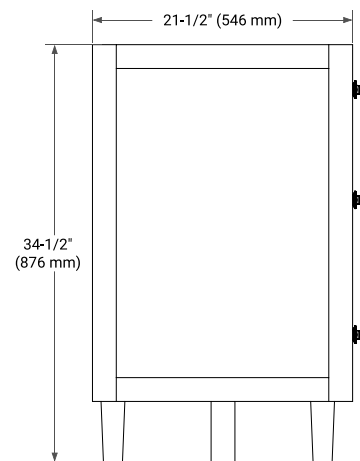

BASE CABINET DIMENSIONS

54" W x 21.5" D x 34.5" H

FEATURES

- Solid wood frame and Plywood
- Soft-close system
- Dovetail construction
- Ample storage

HARDWARE FINISHES

Brushed Nickel   Matte Black

AVAILABLE COLORS

White   Grey   Midnight Blue   White Oak

SIDE VIEW