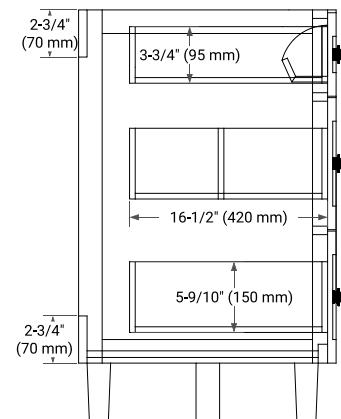

**BASE CABINET DIMENSIONS**

54" W x 21.5" D x 34.5" H

**FEATURES**

- Solid wood frame and Plywood
- Soft-close system
- Dovetail construction
- Ample storage

**HARDWARE FINISHES**

Brushed Nickel    Matte Black

# 54" SINGLE RECTANGLE SINK COUNTERTOP WITH 1.5 IN. THICKNESS

## OVERALL DIMENSIONS

54.25" W x 22" D x 1.5" H

## THREE DIMENSIONAL COUNTERTOP VIEW