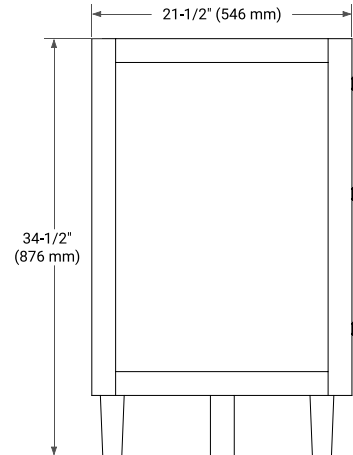

BASE CABINET DIMENSIONS

48" W x 21.5" D x 34.5" H

FEATURES

- Solid wood frame and Plywood
- Soft-close system
- Dovetail construction
- Ample storage

HARDWARE FINISHES

Brushed Nickel Matte Black

AVAILABLE COLORS

White Grey Midnight Blue White Oak

FRONT VIEW

SIDE VIEW

PLAN VIEW

48" SINGLE OVAL SINK COUNTERTOP WITH 1.5 IN. THICKNESS

ARIEL

OVERALL DIMENSIONS

48.25" W x 22" D x 1.5" H

COUNTERTOP PLAN VIEW

EDGE SIDE VIEW

THREE DIMENSIONAL COUNTERTOP VIEW