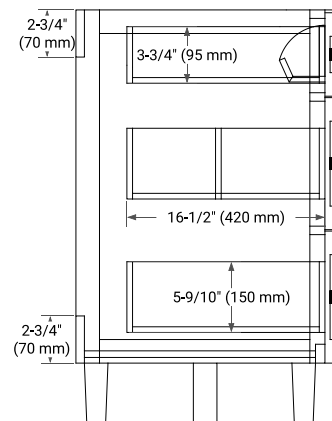

BASE CABINET DIMENSIONS

48" W x 21.5" D x 34.5" H

FEATURES

- Solid wood frame and Plywood
- Soft-close system
- Dovetail construction
- Ample storage

HARDWARE FINISHES

Brushed Nickel Matte Black

AVAILABLE COLORS

White Grey Midnight Blue White Oak

FRONT VIEW

SIDE VIEW

PLAN VIEW

48" SINGLE OVAL SINK COUNTERTOP WITH 1.5 IN. THICKNESS

ARIEL

OVERALL DIMENSIONS

48.25" W x 22" D x 1.5" H

COUNTERTOP PLAN VIEW

EDGE SIDE VIEW

THREE DIMENSIONAL COUNTERTOP VIEW