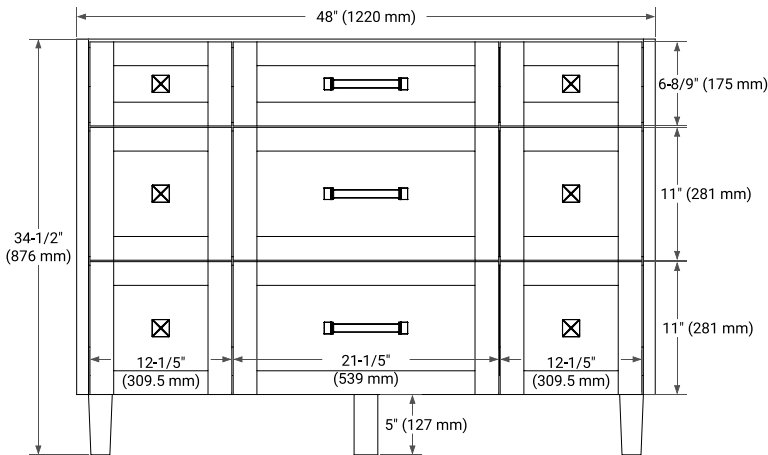

BASE CABINET DIMENSIONS

48" W x 21.5" D x 34.5" H

FEATURES

- Solid wood frame and Plywood
- Soft-close system
- Dovetail construction
- Ample storage

HARDWARE FINISHES

Brushed Nickel Matte Black

AVAILABLE COLORS

White Grey Midnight Blue White Oak

FRONT VIEW

SIDE VIEW

PLAN VIEW

48" SINGLE OVAL SINK COUNTERTOP WITH 1.5 IN. THICKNESS

ARIEL

OVERALL DIMENSIONS

48.25" W x 22" D x 1.5" H

COUNTERTOP OPTIONS

Carrara White Quartz

FEATURES

- Solid countertop with mitered edges & seams
- Undermount white oval sink
- Pre-drilled for 8" widespread faucet

INCLUDED

- Countertop
- Matching Backsplash
- Oval Sink

COUNTERTOP PLAN VIEW

EDGE SIDE VIEW

THREE DIMENSIONAL COUNTERTOP VIEW