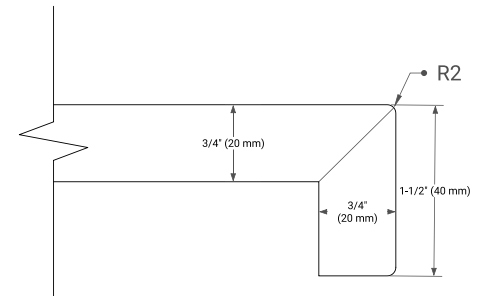

White Grey Midnight Blue White Oak

FRONT VIEW

SIDE VIEW

PLAN VIEW

48" SINGLE OVAL SINK COUNTERTOP WITH 1.5 IN. THICKNESS

ARIEL

OVERALL DIMENSIONS

48.25" W x 22" D x 1.5" H

COUNTERTOP OPTIONS

Carrara White Quartz

FEATURES

- Solid countertop with mitered edges & seams
- Undermount white oval sink
- Pre-drilled for 8" widespread faucet

INCLUDED

- Countertop
- Matching Backsplash
- Oval Sink

COUNTERTOP PLAN VIEW

EDGE SIDE VIEW

THREE DIMENSIONAL COUNTERTOP VIEW