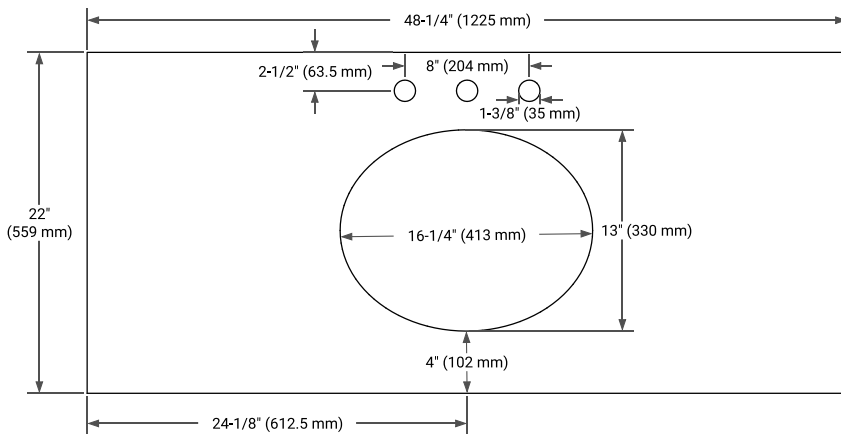

BASE CABINET DIMENSIONS

48" W x 21.5" D x 34.5" H

FEATURES

- Solid wood frame and Plywood
- Soft-close system
- Dovetail construction
- Ample storage

HARDWARE FINISHES

Brushed Nickel Matte Black

AVAILABLE COLORS

White Grey Midnight Blue White Oak

FRONT VIEW

SIDE VIEW

PLAN VIEW

48" SINGLE OVAL SINK COUNTERTOP WITH 1.5 IN. THICKNESS

ARIEL

OVERALL DIMENSIONS

48.25" W x 22" D x 1.5" H

COUNTERTOP OPTIONS

Carrara White Quartz

FEATURES

- Solid countertop with mitered edges & seams
- Undermount white oval sink
- Pre-drilled for 8" widespread faucet

INCLUDED

- Countertop
- Matching Backsplash
- Oval Sink

COUNTERTOP PLAN VIEW

EDGE SIDE VIEW

THREE DIMENSIONAL COUNTERTOP VIEW