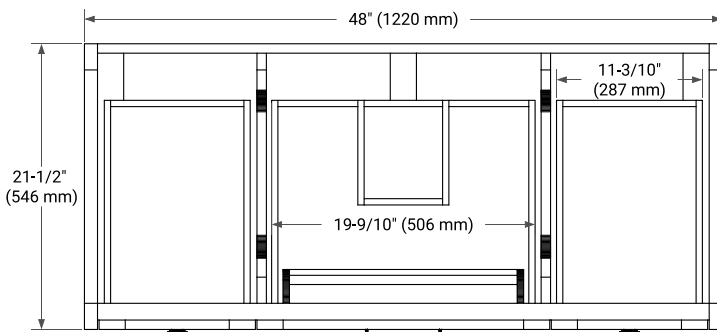

BASE CABINET DIMENSIONS

48" W x 21.5" D x 34.5" H

FEATURES

- Solid wood frame and Plywood
- Soft-close system
- Dovetail construction
- Ample storage

HARDWARE FINISHES

Brushed Nickel Matte Black

AVAILABLE COLORS

White Grey Midnight Blue White Oak

FRONT VIEW

SIDE VIEW

PLAN VIEW

48" SINGLE OVAL SINK COUNTERTOP WITH 1.5 IN. THICKNESS

ARIEL

OVERALL DIMENSIONS

48.25" W x 22" D x 1.5" H

COUNTERTOP PLAN VIEW

EDGE SIDE VIEW

THREE DIMENSIONAL COUNTERTOP VIEW