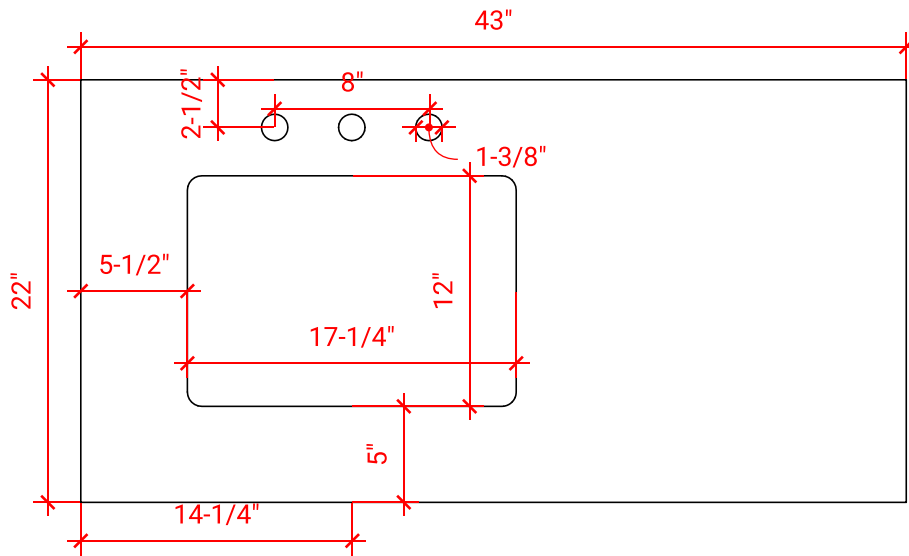

TAYLOR 42" LEFT OFFSET CABINET

ARIEL

Q042S-L

BASE CABINET DIMENSIONS

42" W x 21.6" D x 34.5" H

FEATURES

- Solid wood frame & plywood panels
- Dovetail drawers and joints
- Soft closing doors & drawers

HARDWARE FINISHES

OVERALL DIMENSIONS

43" W x 22" D x 1.5" H

COUNTERTOP OPTIONS

Carrara Marble
CW-043S-L-REC-CT

White Quartz
WQ-043S-L-REC-CT

FEATURES

- Solid countertop with mitered edges & seams
- Undermount white rectangular sink
- Pre-drilled for 8" widespread faucet

INCLUDED

- Countertop
- Matching Backsplash
- Rectangle Sink

COUNTERTOP PLAN VIEW

EDGE SIDE VIEW

THREE DIMENSIONAL COUNTERTOP VIEW