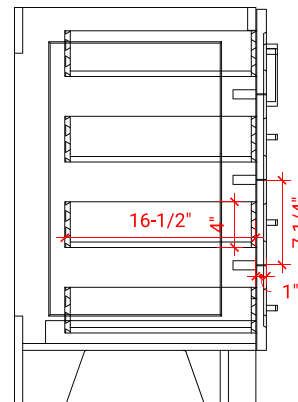

TAYLOR 42" LEFT OFFSET CABINET

ARIEL

Q042S-L

BASE CABINET DIMENSIONS

42" W x 21.6" D x 34.5" H

FEATURES

- Solid wood frame & plywood panels
- Dovetail drawers and joints
- Soft closing doors & drawers

HARDWARE FINISHES

Brushed Nickel Satin Brass Matte Black Polished Chrome

AVAILABLE COLORS

White Grey Midnight Blue

FRONT VIEW

SIDE VIEW

PLAN VIEW

43" LEFT RECTANGLE SINK COUNTERTOP WITH 1.5 IN. THICKNESS

ARIEL

OVERALL DIMENSIONS

43" W x 22" D x 1.5" H

COUNTERTOP OPTIONS

Carrara Marble
CW-043S-L-REC-CT

White Quartz
WQ-043S-L-REC-CT

FEATURES

- Solid countertop with mitered edges & seams
- Undermount white rectangular sink
- Pre-drilled for 8" widespread faucet

INCLUDED

- Countertop
- Matching Backsplash
- Rectangle Sink

COUNTERTOP PLAN VIEW

EDGE SIDE VIEW

THREE DIMENSIONAL COUNTERTOP VIEW