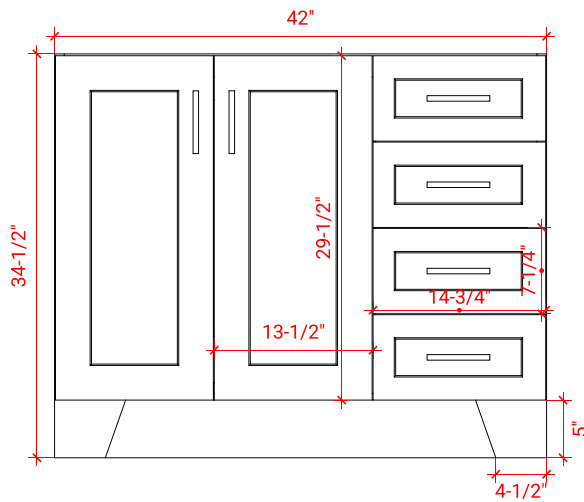

TAYLOR 42" LEFT OFFSET CABINET

ARIEL

Q042S-L

BASE CABINET DIMENSIONS

42" W x 21.6" D x 34.5" H

FEATURES

- Solid wood frame & plywood panels
- Dovetail drawers and joints
- Soft closing doors & drawers

HARDWARE FINISHES

Brushed Nickel Satin Brass Matte Black Polished Chrome

AVAILABLE COLORS

White Grey Midnight Blue

FRONT VIEW

SIDE VIEW

PLAN VIEW

43" LEFT RECTANGLE SINK COUNTERTOP WITH 1.5 IN. THICKNESS

ARIEL

OVERALL DIMENSIONS

43" W x 22" D x 1.5" H

COUNTERTOP OPTIONS

Carrara Marble
CW-043S-L-REC-CT

White Quartz
WQ-043S-L-REC-CT

FEATURES

- Solid countertop with mitered edges & seams
- Undermount white rectangular sink
- Pre-drilled for 8" widespread faucet

INCLUDED

- Countertop
- Matching Backsplash
- Rectangle Sink

COUNTERTOP PLAN VIEW

EDGE SIDE VIEW

THREE DIMENSIONAL COUNTERTOP VIEW