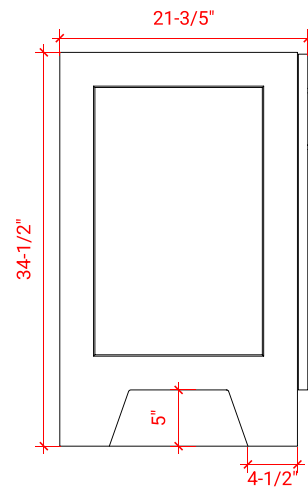

TAYLOR 42" LEFT OFFSET CABINET

ARIEL

Q042S-L

BASE CABINET DIMENSIONS

42" W x 21.6" D x 34.5" H

FEATURES

- Solid wood frame & plywood panels
- Dovetail drawers and joints
- Soft closing doors & drawers

HARDWARE FINISHES

Brushed Nickel Satin Brass Matte Black Polished Chrome

AVAILABLE COLORS

White Grey Midnight Blue

FRONT VIEW

SIDE VIEW

PLAN VIEW

43" LEFT RECTANGLE SINK COUNTERTOP WITH 1.5 IN. THICKNESS

ARIEL

OVERALL DIMENSIONS

43" W x 22" D x 1.5" H

COUNTERTOP OPTIONS

Carrara Marble
CW-043S-L-REC-CT

White Quartz
WQ-043S-L-REC-CT

FEATURES

- Solid countertop with mitered edges & seams
- Undermount white rectangular sink
- Pre-drilled for 8" widespread faucet

INCLUDED

- Countertop
- Matching Backsplash
- Rectangle Sink

COUNTERTOP PLAN VIEW

EDGE SIDE VIEW

THREE DIMENSIONAL COUNTERTOP VIEW