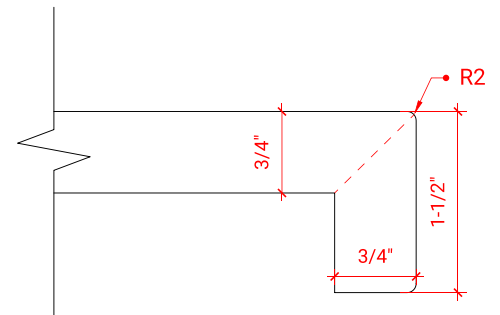

TAYLOR 42" LEFT OFFSET CABINET

ARIEL

Q042S-L

BASE CABINET DIMENSIONS

42" W x 21.6" D x 34.5" H

FEATURES

- Solid wood frame & plywood panels
- Dovetail drawers and joints
- Soft closing doors & drawers

HARDWARE FINISHES

OVERALL DIMENSIONS

43" W x 22" D x 1.5" H

COUNTERTOP OPTIONS

Carrara Marble
CW-043S-L-REC-CT

White Quartz
WQ-043S-L-REC-CT

FEATURES

- Solid countertop with mitered edges & seams
- Undermount white rectangular sink
- Pre-drilled for 8" widespread faucet

INCLUDED

- Countertop
- Matching Backsplash
- Rectangle Sink

COUNTERTOP PLAN VIEW

EDGE SIDE VIEW

THREE DIMENSIONAL COUNTERTOP VIEW