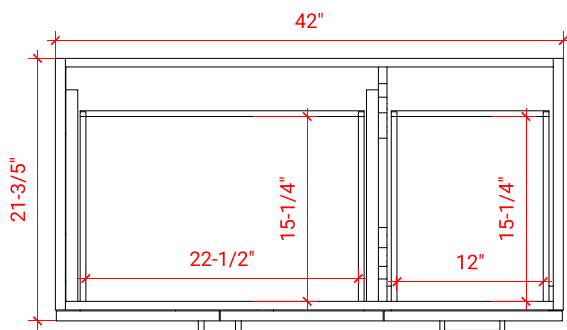

TAYLOR 42" LEFT OFFSET CABINET

ARIEL

Q042S-L

BASE CABINET DIMENSIONS

42" W x 21.6" D x 34.5" H

FEATURES

- Solid wood frame & plywood panels
- Dovetail drawers and joints
- Soft closing doors & drawers

HARDWARE FINISHES

Brushed Nickel Satin Brass Matte Black Polished Chrome

AVAILABLE COLORS

White Grey Midnight Blue

FRONT VIEW

SIDE VIEW

PLAN VIEW

43" LEFT RECTANGLE SINK COUNTERTOP WITH 1.5 IN. THICKNESS

ARIEL

OVERALL DIMENSIONS

43" W x 22" D x 1.5" H

COUNTERTOP OPTIONS

Carrara Marble
CW-043S-L-REC-CT

White Quartz
WQ-043S-L-REC-CT

FEATURES

- Solid countertop with mitered edges & seams
- Undermount white rectangular sink
- Pre-drilled for 8" widespread faucet

INCLUDED

- Countertop
- Matching Backsplash
- Rectangle Sink

COUNTERTOP PLAN VIEW

EDGE SIDE VIEW

THREE DIMENSIONAL COUNTERTOP VIEW