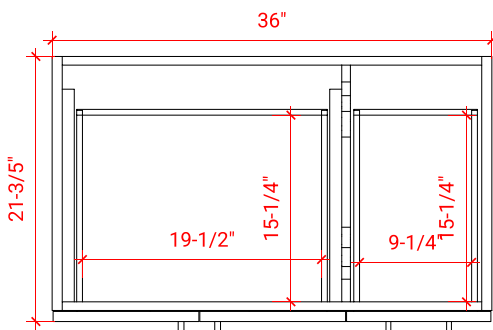

TAYLOR 36" LEFT OFFSET CABINET

ARIEL

Q036S-L

BASE CABINET DIMENSIONS

36" W x 21.6" D x 34.5" H

FEATURES

- Solid wood frame & plywood panels
- Dovetail drawers and joints
- Soft closing doors & drawers

HARDWARE FINISHES

Brushed Nickel Satin Brass Matte Black Polished Chrome

AVAILABLE COLORS

White Grey Midnight Blue

FRONT VIEW

SIDE VIEW

PLAN VIEW

37" LEFT RECTANGLE SINK COUNTERTOP WITH 1.5 IN. THICKNESS

ARIEL

OVERALL DIMENSIONS

37" W x 22" D x 1.5" H

COUNTERTOP OPTIONS

Carrara Marble
CW-037S-L-REC-CT

White Quartz
WQ-037S-L-REC-CT

FEATURES

- Solid countertop with mitered edges & seams
- Undermount white rectangular sink
- Pre-drilled for 8" widespread faucet

INCLUDED

- Countertop
- Matching Backsplash
- Rectangle Sink

COUNTERTOP PLAN VIEW

EDGE SIDE VIEW

THREE DIMENSIONAL COUNTERTOP VIEW