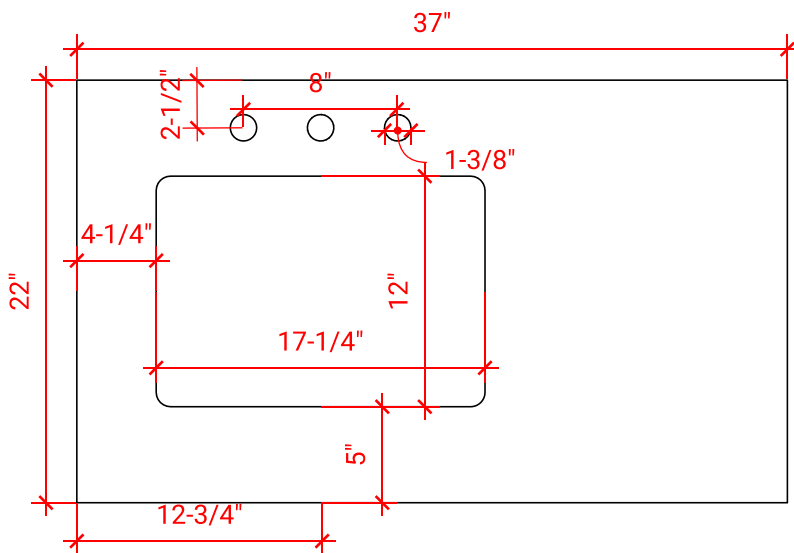

TAYLOR 36" LEFT OFFSET CABINET

ARIEL

Q036S-L

BASE CABINET DIMENSIONS

36" W x 21.6" D x 34.5" H

FEATURES

- Solid wood frame & plywood panels
- Dovetail drawers and joints
- Soft closing doors & drawers

HARDWARE FINISHES

Brushed Nickel Satin Brass Matte Black Polished Chrome

AVAILABLE COLORS

White Grey Midnight Blue

FRONT VIEW

SIDE VIEW

PLAN VIEW

37" LEFT RECTANGLE SINK COUNTERTOP WITH 1.5 IN. THICKNESS

ARIEL

OVERALL DIMENSIONS

37" W x 22" D x 1.5" H

COUNTERTOP OPTIONS

Carrara Marble
CW-037S-L-REC-CT

White Quartz
WQ-037S-L-REC-CT

FEATURES

- Solid countertop with mitered edges & seams
- Undermount white rectangular sink
- Pre-drilled for 8" widespread faucet

INCLUDED

- Countertop
- Matching Backsplash
- Rectangle Sink

COUNTERTOP PLAN VIEW

EDGE SIDE VIEW

THREE DIMENSIONAL COUNTERTOP VIEW