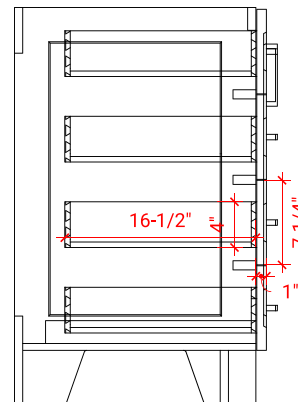

TAYLOR 36" LEFT OFFSET CABINET

ARIEL

Q036S-L

BASE CABINET DIMENSIONS

36" W x 21.6" D x 34.5" H

FEATURES

- Solid wood frame & plywood panels
- Dovetail drawers and joints
- Soft closing doors & drawers

HARDWARE FINISHES

Brushed Nickel Satin Brass Matte Black Polished Chrome

AVAILABLE COLORS

White Grey Midnight Blue

FRONT VIEW

SIDE VIEW

PLAN VIEW

37" LEFT RECTANGLE SINK COUNTERTOP WITH 1.5 IN. THICKNESS

ARIEL

OVERALL DIMENSIONS

37" W x 22" D x 1.5" H

COUNTERTOP OPTIONS

Carrara Marble
CW-037S-L-REC-CT

White Quartz
WQ-037S-L-REC-CT

FEATURES

- Solid countertop with mitered edges & seams
- Undermount white rectangular sink
- Pre-drilled for 8" widespread faucet

INCLUDED

- Countertop
- Matching Backsplash
- Rectangle Sink

COUNTERTOP PLAN VIEW

EDGE SIDE VIEW

THREE DIMENSIONAL COUNTERTOP VIEW