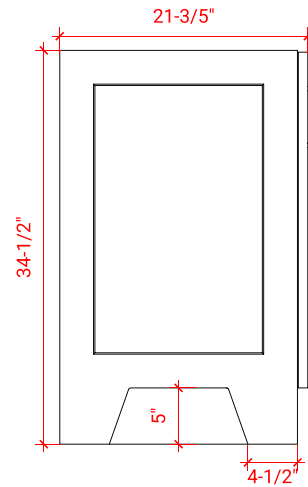

TAYLOR 36" LEFT OFFSET CABINET

ARIEL

Q036S-L

BASE CABINET DIMENSIONS

36" W x 21.6" D x 34.5" H

FEATURES

- Solid wood frame & plywood panels
- Dovetail drawers and joints
- Soft closing doors & drawers

HARDWARE FINISHES

Brushed Nickel Satin Brass Matte Black Polished Chrome

AVAILABLE COLORS

White Grey Midnight Blue

FRONT VIEW

SIDE VIEW

PLAN VIEW

37" LEFT RECTANGLE SINK COUNTERTOP WITH 1.5 IN. THICKNESS

ARIEL

OVERALL DIMENSIONS

37" W x 22" D x 1.5" H

COUNTERTOP OPTIONS

Carrara Marble
CW-037S-L-REC-CT

White Quartz
WQ-037S-L-REC-CT

FEATURES

- Solid countertop with mitered edges & seams
- Undermount white rectangular sink
- Pre-drilled for 8" widespread faucet

INCLUDED

- Countertop
- Matching Backsplash
- Rectangle Sink

COUNTERTOP PLAN VIEW

EDGE SIDE VIEW

THREE DIMENSIONAL COUNTERTOP VIEW