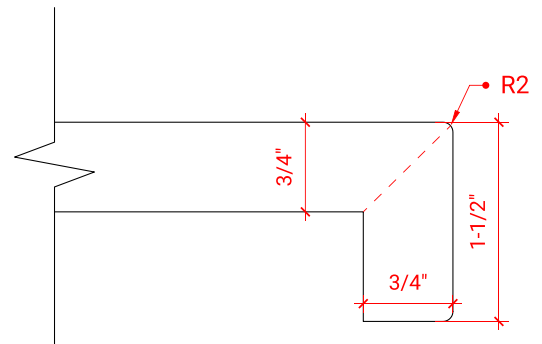

TAYLOR 36" LEFT OFFSET CABINET

ARIEL

Q036S-L

BASE CABINET DIMENSIONS

36" W x 21.6" D x 34.5" H

FEATURES

- Solid wood frame & plywood panels
- Dovetail drawers and joints
- Soft closing doors & drawers

HARDWARE FINISHES

OVERALL DIMENSIONS

37" W x 22" D x 1.5" H

COUNTERTOP OPTIONS

Carrara Marble
CW-037S-L-REC-CT

White Quartz
WQ-037S-L-REC-CT

FEATURES

- Solid countertop with mitered edges & seams
- Undermount white rectangular sink
- Pre-drilled for 8" widespread faucet

INCLUDED

- Countertop
- Matching Backsplash
- Rectangle Sink

COUNTERTOP PLAN VIEW

EDGE SIDE VIEW

THREE DIMENSIONAL COUNTERTOP VIEW