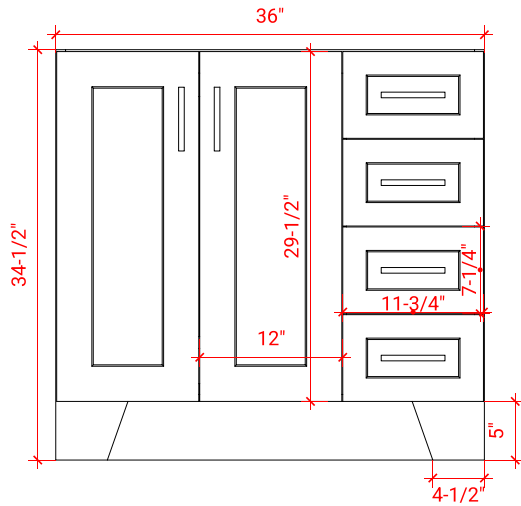

TAYLOR 36" LEFT OFFSET CABINET

ARIEL

Q036S-L

BASE CABINET DIMENSIONS

36" W x 21.6" D x 34.5" H

FEATURES

- Solid wood frame & plywood panels
- Dovetail drawers and joints
- Soft closing doors & drawers

HARDWARE FINISHES

Brushed Nickel Satin Brass Matte Black Polished Chrome

AVAILABLE COLORS

White Grey Midnight Blue

FRONT VIEW

SIDE VIEW

PLAN VIEW

37" LEFT RECTANGLE SINK COUNTERTOP WITH 1.5 IN. THICKNESS

ARIEL

OVERALL DIMENSIONS

37" W x 22" D x 1.5" H

COUNTERTOP OPTIONS

Carrara Marble
CW-037S-L-REC-CT

White Quartz
WQ-037S-L-REC-CT

FEATURES

- Solid countertop with mitered edges & seams
- Undermount white rectangular sink
- Pre-drilled for 8" widespread faucet

INCLUDED

- Countertop
- Matching Backsplash
- Rectangle Sink

COUNTERTOP PLAN VIEW

EDGE SIDE VIEW

THREE DIMENSIONAL COUNTERTOP VIEW