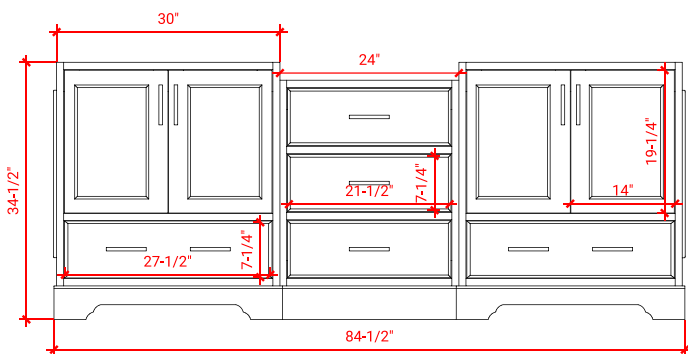

STAFFORD 85" DOUBLE SINK VANITY SET

ARIEL

M085D

CABINET SIZE

Two 30"W x 21.5"D x 34.5"H Cabinets &
One 24"W x 19.5"D x 32"H Middle Cabinet

MIRROR SIZE

Two 24"W x 36"H Mirrors &
One 24"W x 12.5"D x 54"H Medicine Cabinet

AVAILABLE COLORS

White Grey Espresso

FRONT VIEW

BACK VIEW

SIDE VIEW

MIRROR VIEW

RECTANGLE SINK COUNTERTOP WITH 1.5 IN. THICKNESS

OVERALL DIMENSIONS

Two 30.5"W x 22"D x 1.5"H Countertops &
One 24"W x 19.5"D x 1.5"H Middle Countertop

FEATURES

- Countertop Pre-Drilled for 8" Widespread Faucet
- Two Ceramic, UPC Certified

COUNTERTOP OPTIONS

Carrara White Quartz
CQ-024-CT
CQ-030S-REC-CT

FEATURES

- Countertop
- Matching Backsplash
- Rectangle Sinks

THREE DIMENSIONAL COUNTERTOP VIEW

TOP VIEW

EDGE SIDE VIEW