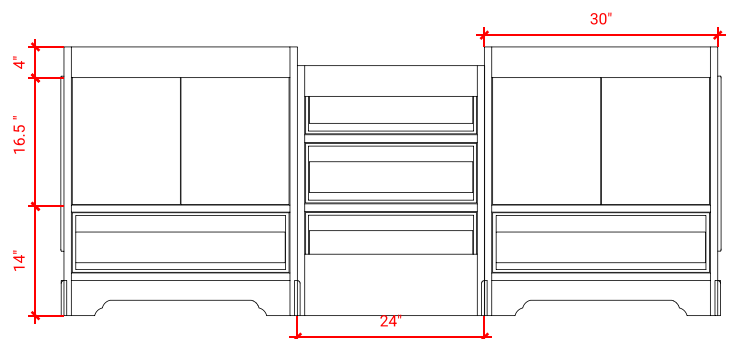

STAFFORD 85" DOUBLE SINK VANITY SET

ARIEL

M085D

CABINET SIZE

Two 30"W x 21.5"D x 34.5"H Cabinets &
One 24"W x 19.5"D x 32"H Middle Cabinet

MIRROR SIZE

Two 24"W x 36"H Mirrors &
One 24"W x 12.5"D x 54"H Medicine Cabinet

AVAILABLE COLORS

White Grey Espresso

FRONT VIEW

BACK VIEW

SIDE VIEW

MIRROR VIEW

RECTANGLE SINK COUNTERTOP WITH 1.5 IN. THICKNESS

OVERALL DIMENSIONS

Two 30.5"W x 22"D x 1.5"H Countertops &
One 24"W x 19.5"D x 1.5"H Middle Countertop

FEATURES

- Countertop Pre-Drilled for 8" Widespread Faucet
- Two Ceramic, UPC Certified

COUNTERTOP OPTIONS

Carrara White Quartz
CQ-024-CT
CQ-030S-REC-CT

FEATURES

- Countertop
- Matching Backsplash
- Rectangle Sinks

THREE DIMENSIONAL COUNTERTOP VIEW

TOP VIEW

EDGE SIDE VIEW