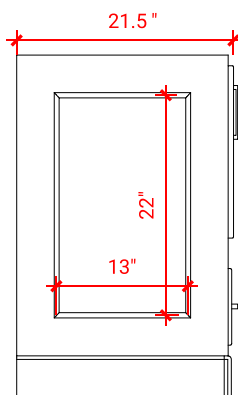

STAFFORD 85" DOUBLE SINK VANITY SET

ARIEL

M085D

CABINET SIZE

Two 30"W x 21.5"D x 34.5"H Cabinets &
One 24"W x 19.5"D x 32"H Middle Cabinet

MIRROR SIZE

Two 24"W x 36"H Mirrors &
One 24"W x 12.5"D x 54"H Medicine Cabinet

AVAILABLE COLORS

White Grey Espresso

FRONT VIEW

BACK VIEW

SIDE VIEW

MIRROR VIEW

RECTANGLE SINK COUNTERTOP WITH 1.5 IN. THICKNESS

OVERALL DIMENSIONS

Two 30.5"W x 22"D x 1.5"H Countertops &
One 24"W x 19.5"D x 1.5"H Middle Countertop

FEATURES

- Countertop Pre-Drilled for 8" Widespread Faucet
- Two Ceramic, UPC Certified

COUNTERTOP OPTIONS

Carrara White Quartz
CQ-024-CT
CQ-030S-REC-CT

FEATURES

- Countertop
- Matching Backsplash
- Rectangle Sinks

THREE DIMENSIONAL COUNTERTOP VIEW

TOP VIEW

EDGE SIDE VIEW