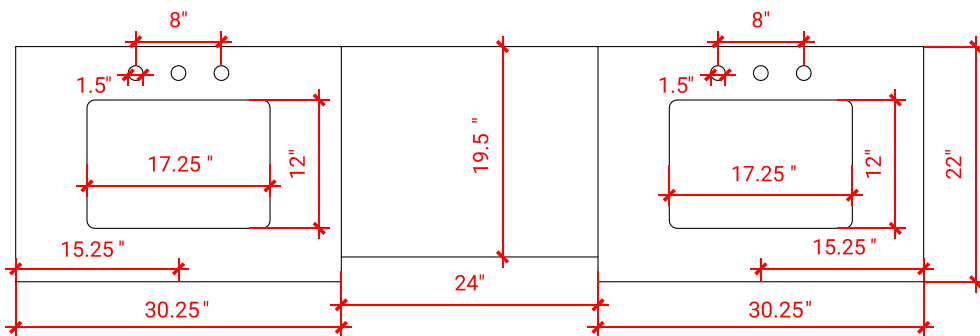

STAFFORD 85" DOUBLE SINK VANITY SET

ARIEL

M085D

CABINET SIZE

Two 30"W x 21.5"D x 34.5"H Cabinets &
One 24"W x 19.5"D x 32"H Middle Cabinet

MIRROR SIZE

Two 24"W x 36"H Mirrors &
One 24"W x 12.5"D x 54"H Medicine Cabinet

AVAILABLE COLORS

White Grey Espresso

FRONT VIEW

BACK VIEW

SIDE VIEW

MIRROR VIEW

RECTANGLE SINK COUNTERTOP WITH 1.5 IN. THICKNESS

OVERALL DIMENSIONS

Two 30.5"W x 22"D x 1.5"H Countertops &
One 24"W x 19.5"D x 1.5"H Middle Countertop

FEATURES

- Countertop Pre-Drilled for 8" Widespread Faucet
- Two Ceramic, UPC Certified

COUNTERTOP OPTIONS

Carrara White Quartz
CQ-024-CT
CQ-030S-REC-CT

FEATURES

- Countertop
- Matching Backsplash
- Rectangle Sinks

THREE DIMENSIONAL COUNTERTOP VIEW

TOP VIEW

EDGE SIDE VIEW