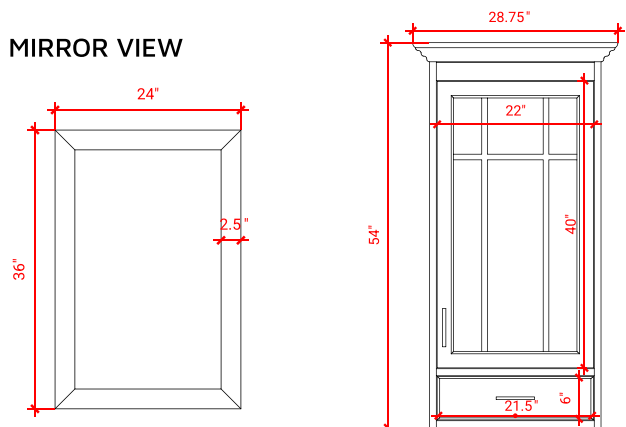

STAFFORD 85" DOUBLE SINK VANITY SET

ARIEL

M085D

CABINET SIZE

Two 30"W x 21.5"D x 34.5"H Cabinets &
One 24"W x 19.5"D x 32"H Middle Cabinet

MIRROR SIZE

Two 24"W x 36"H Mirrors &
One 24"W x 12.5"D x 54"H Medicine Cabinet

AVAILABLE COLORS

White Grey Espresso

FRONT VIEW

BACK VIEW

SIDE VIEW

MIRROR VIEW

RECTANGLE SINK COUNTERTOP WITH 1.5 IN. THICKNESS

OVERALL DIMENSIONS

Two 30.5"W x 22"D x 1.5"H Countertops &
One 24"W x 19.5"D x 1.5"H Middle Countertop

FEATURES

- Countertop Pre-Drilled for 8" Widespread Faucet
- Two Ceramic, UPC Certified

COUNTERTOP OPTIONS

Carrara White Quartz
CQ-024-CT
CQ-030S-REC-CT

FEATURES

- Countertop
- Matching Backsplash
- Rectangle Sinks

THREE DIMENSIONAL COUNTERTOP VIEW

TOP VIEW

EDGE SIDE VIEW