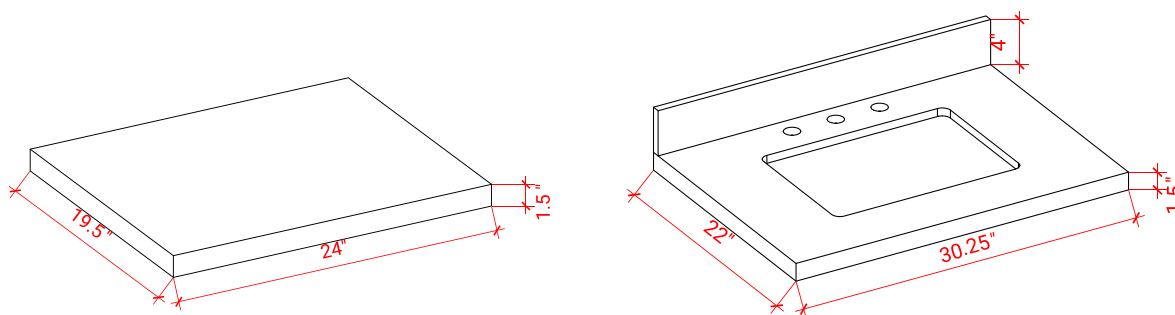

STAFFORD 85" DOUBLE SINK VANITY SET

ARIEL

M085D

CABINET SIZE

Two 30"W x 21.5"D x 34.5"H Cabinets &
One 24"W x 19.5"D x 32"H Middle Cabinet

MIRROR SIZE

Two 24"W x 36"H Mirrors &
One 24"W x 12.5"D x 54"H Medicine Cabinet

AVAILABLE COLORS

White Grey Espresso

FRONT VIEW

BACK VIEW

SIDE VIEW

MIRROR VIEW

RECTANGLE SINK COUNTERTOP WITH 1.5 IN. THICKNESS

OVERALL DIMENSIONS

Two 30.5"W x 22"D x 1.5"H Countertops &
One 24"W x 19.5"D x 1.5"H Middle Countertop

FEATURES

- Countertop Pre-Drilled for 8" Widespread Faucet
- Two Ceramic, UPC Certified

COUNTERTOP OPTIONS

Carrara White Quartz
CQ-024-CT
CQ-030S-REC-CT

FEATURES

- Countertop
- Matching Backsplash
- Rectangle Sinks

THREE DIMENSIONAL COUNTERTOP VIEW

TOP VIEW

EDGE SIDE VIEW