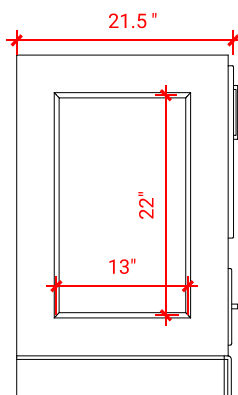

STAFFORD 85" DOUBLE SINK VANITY SET

ARIEL

M085D

CABINET SIZE

Two 30"W x 21.5"D x 34.5"H Cabinets &
One 24"W x 19.5"D x 32"H Middle Cabinet

MIRROR SIZE

Two 24"W x 36"H Mirrors &
One 24"W x 12.5"D x 54"H Medicine Cabinet

FEATURES

- Solid wood frame & plywood panels
- Dovetail drawers and joints
- Soft closing doors & drawers
- Matching Framed Mirrors Included

HARDWARE FINISHES

Brushed Nickel   Satin Brass   Matte Black   Polished Chrome

AVAILABLE COLORS

White   Grey   Espresso

FRONT VIEW

BACK VIEW

SIDE VIEW

MIRROR VIEW