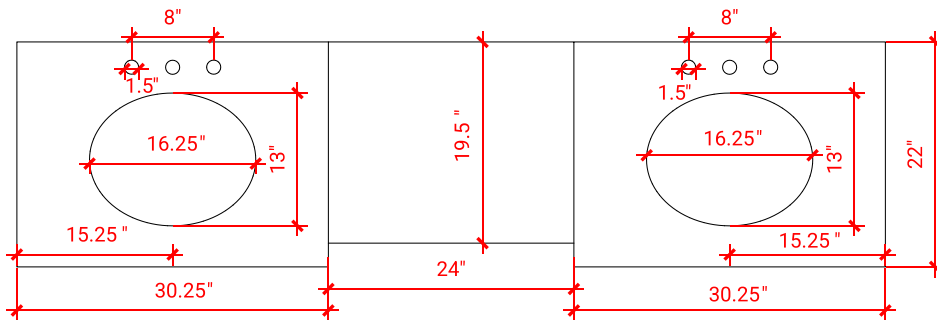

OVAL SINK COUNTERTOP WITH 1.5 IN. THICKNESS

OVERALL DIMENSIONS

Two 30.25"W x 22"D x 1.5"H Countertops &
One 24"W x 19.5"D x 1.5"H Middle Countertop

FEATURES

- Countertop Pre-Drilled for 8" Widespread Faucet
- Two Ceramic, UPC Certified

COUNTERTOP OPTIONS

Carrara White Quartz
CQ-024-CT
CQ-030S-OVL-CT

FEATURES

- Countertop
- Matching Backsplash
- Oval Sinks

THREE DIMENSIONAL COUNTERTOP VIEW

TOP VIEW

EDGE SIDE VIEW