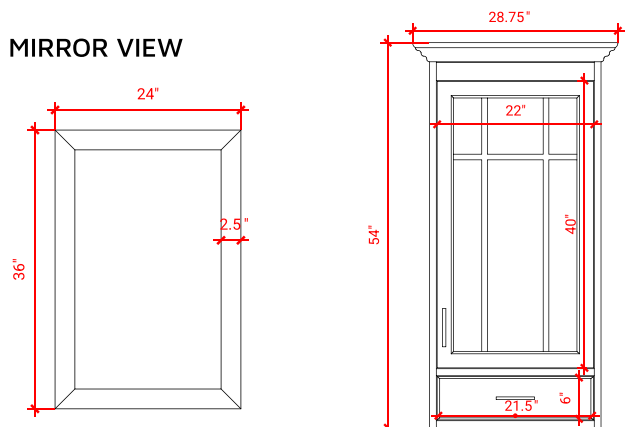

MIRROR VIEW