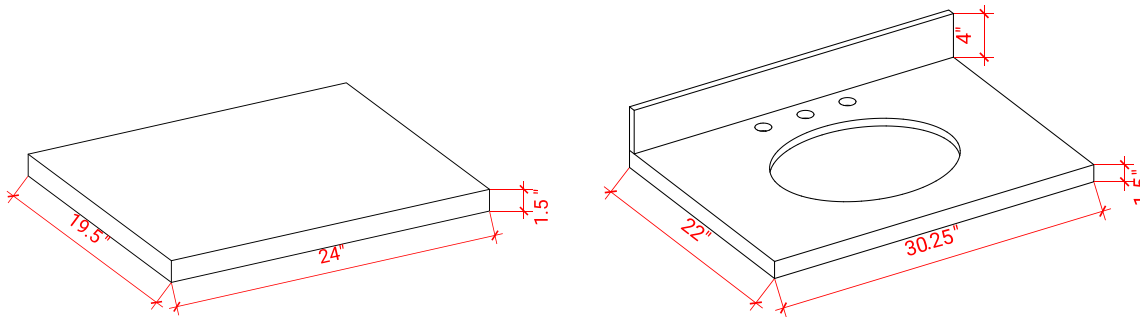

OVAL SINK COUNTERTOP WITH 1.5 IN. THICKNESS

OVERALL DIMENSIONS

Two 30.25"W x 22"D x 1.5"H Countertops &
One 24"W x 19.5"D x 1.5"H Middle Countertop

FEATURES

- Countertop Pre-Drilled for 8" Widespread Faucet
- Two Ceramic, UPC Certified

COUNTERTOP OPTIONS

Carrara White Quartz
CQ-024-CT
CQ-030S-OVL-CT

FEATURES

- Countertop
- Matching Backsplash
- Oval Sinks

THREE DIMENSIONAL COUNTERTOP VIEW