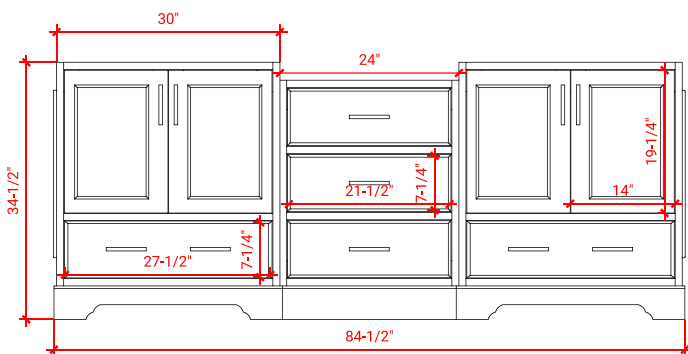

STAFFORD 85" DOUBLE SINK VANITY SET

ARIEL

M085D

CABINET SIZE

Two 30"W x 21.5"D x 34.5"H Cabinets &
One 24"W x 19.5"D x 32"H Middle Cabinet

MIRROR SIZE

Two 24"W x 36"H Mirrors &
One 24"W x 12.5"D x 54"H Medicine Cabinet

FEATURES

- Solid wood frame & plywood panels
- Dovetail drawers and joints
- Soft closing doors & drawers
- Matching Framed Mirrors Included

HARDWARE FINISHES

Brushed Nickel   Satin Brass   Matte Black   Polished Chrome

AVAILABLE COLORS

White   Grey   Espresso

FRONT VIEW

BACK VIEW

SIDE VIEW

MIRROR VIEW