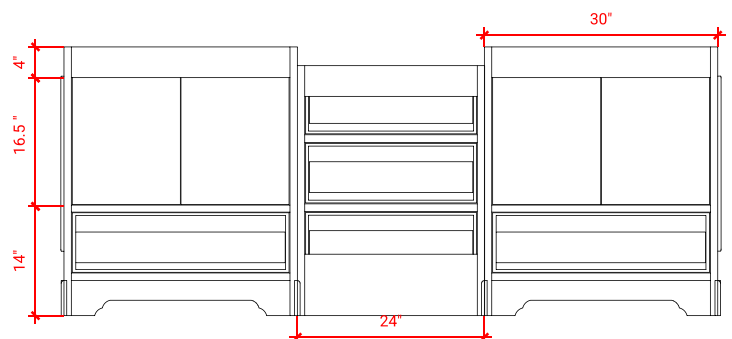

STAFFORD 85" DOUBLE SINK VANITY SET

ARIEL

M085D

CABINET SIZE

Two 30"W x 21.5"D x 34.5"H Cabinets &
One 24"W x 19.5"D x 32"H Middle Cabinet

MIRROR SIZE

Two 24"W x 36"H Mirrors &
One 24"W x 12.5"D x 54"H Medicine Cabinet

FEATURES

- Solid wood frame & plywood panels
- Dovetail drawers and joints
- Soft closing doors & drawers
- Matching Framed Mirrors Included

HARDWARE FINISHES

Brushed Nickel   Satin Brass   Matte Black   Polished Chrome

AVAILABLE COLORS

White   Grey   Espresso

FRONT VIEW

BACK VIEW

SIDE VIEW

MIRROR VIEW