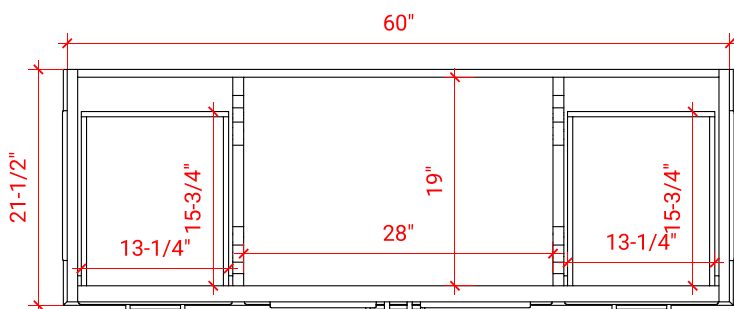

STAFFORD 60" SINGLE SINK BASE CABINET

ARIEL

M060S

BASE CABINET DIMENSIONS

60" W x 21.5" D x 34.5" H

FEATURES

- Solid wood frame & plywood panels
- Dovetail drawers and joints
- Soft closing doors & drawers

HARDWARE FINISHES

Brushed Nickel Satin Brass Matte Black Polished Chrome

AVAILABLE COLORS

White Grey Midnight Blue

FRONT VIEW

SIDE VIEW

PLAN VIEW

60" SINGLE RECTANGLE SINK COUNTERTOP WITH 1.5 IN. THICKNESS

ARIEL

OVERALL DIMENSIONS

60.25" W x 22" D x 1.5" H

COUNTERTOP OPTIONS

Carrara White Quartz
CQ-060S-REC-CT

FEATURES

- Solid countertop with mitered edges & seams
- Undermount white rectangular sink
- Pre-drilled for 8" widespread faucet

INCLUDED

- Countertop
- Matching Backsplash
- Rectangle Sink

COUNTERTOP PLAN VIEW

EDGE SIDE VIEW

THREE DIMENSIONAL COUNTERTOP VIEW