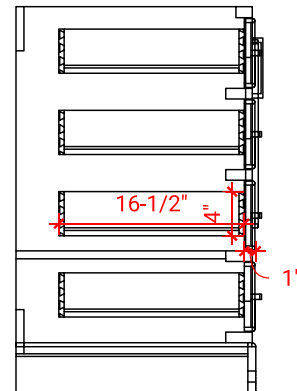

STAFFORD 60" SINGLE SINK BASE CABINET

ARIEL

M060S

BASE CABINET DIMENSIONS

60" W x 21.5" D x 34.5" H

FEATURES

- Solid wood frame & plywood panels
- Dovetail drawers and joints
- Soft closing doors & drawers

HARDWARE FINISHES

Brushed Nickel Satin Brass Matte Black Polished Chrome

AVAILABLE COLORS

White Grey Midnight Blue

FRONT VIEW

SIDE VIEW

PLAN VIEW

60" SINGLE RECTANGLE SINK COUNTERTOP WITH 1.5 IN. THICKNESS

ARIEL

OVERALL DIMENSIONS

60.25" W x 22" D x 1.5" H

COUNTERTOP OPTIONS

Carrara White Quartz
CQ-060S-REC-CT

FEATURES

- Solid countertop with mitered edges & seams
- Undermount white rectangular sink
- Pre-drilled for 8" widespread faucet

INCLUDED

- Countertop
- Matching Backsplash
- Rectangle Sink

COUNTERTOP PLAN VIEW

EDGE SIDE VIEW

THREE DIMENSIONAL COUNTERTOP VIEW