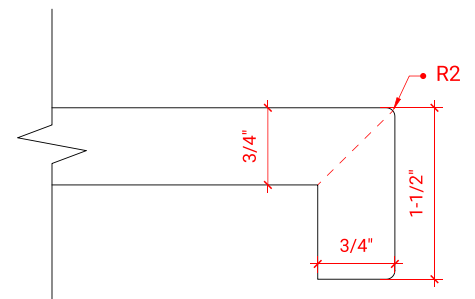

STAFFORD 60" SINGLE SINK BASE CABINET

ARIEL

M060S

BASE CABINET DIMENSIONS

60" W x 21.5" D x 34.5" H

FEATURES

- Solid wood frame & plywood panels
- Dovetail drawers and joints
- Soft closing doors & drawers

HARDWARE FINISHES

OVERALL DIMENSIONS

60.25" W x 22" D x 1.5" H

COUNTERTOP OPTIONS

Carrara White Quartz
CQ-060S-REC-CT

FEATURES

- Solid countertop with mitered edges & seams
- Undermount white rectangular sink
- Pre-drilled for 8" widespread faucet

INCLUDED

- Countertop
- Matching Backsplash
- Rectangle Sink

COUNTERTOP PLAN VIEW

EDGE SIDE VIEW

THREE DIMENSIONAL COUNTERTOP VIEW