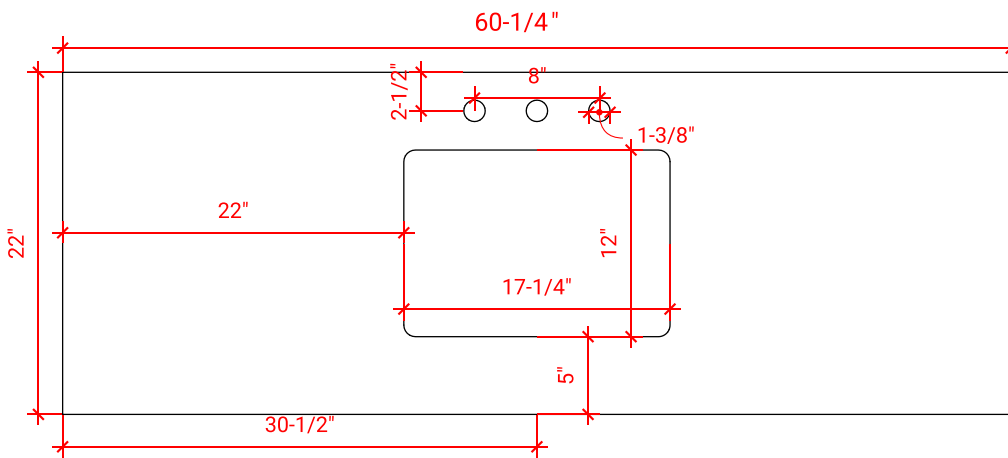

STAFFORD 60" SINGLE SINK BASE CABINET

ARIEL

M060S

BASE CABINET DIMENSIONS

60" W x 21.5" D x 34.5" H

FEATURES

- Solid wood frame & plywood panels
- Dovetail drawers and joints
- Soft closing doors & drawers

HARDWARE FINISHES

OVERALL DIMENSIONS

60.25" W x 22" D x 1.5" H

COUNTERTOP OPTIONS

Carrara White Quartz
CQ-060S-REC-CT

FEATURES

- Solid countertop with mitered edges & seams
- Undermount white rectangular sink
- Pre-drilled for 8" widespread faucet

INCLUDED

- Countertop
- Matching Backsplash
- Rectangle Sink

COUNTERTOP PLAN VIEW

EDGE SIDE VIEW

THREE DIMENSIONAL COUNTERTOP VIEW