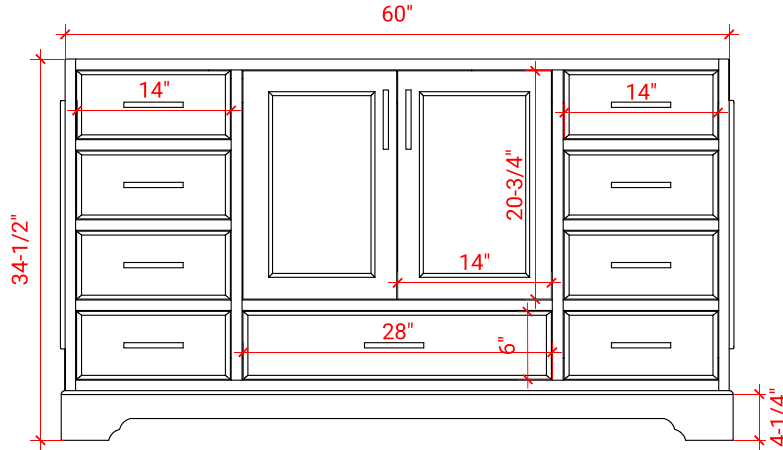

STAFFORD 60" SINGLE SINK BASE CABINET

ARIEL

M060S

BASE CABINET DIMENSIONS

60" W x 21.5" D x 34.5" H

FEATURES

- Solid wood frame & plywood panels
- Dovetail drawers and joints
- Soft closing doors & drawers

HARDWARE FINISHES

Brushed Nickel Satin Brass Matte Black Polished Chrome

AVAILABLE COLORS

White Grey Midnight Blue

FRONT VIEW

SIDE VIEW

PLAN VIEW

60" SINGLE RECTANGLE SINK COUNTERTOP WITH 1.5 IN. THICKNESS

ARIEL

OVERALL DIMENSIONS

60.25" W x 22" D x 1.5" H

COUNTERTOP OPTIONS

Carrara White Quartz
CQ-060S-REC-CT

FEATURES

- Solid countertop with mitered edges & seams
- Undermount white rectangular sink
- Pre-drilled for 8" widespread faucet

INCLUDED

- Countertop
- Matching Backsplash
- Rectangle Sink

COUNTERTOP PLAN VIEW

EDGE SIDE VIEW

THREE DIMENSIONAL COUNTERTOP VIEW