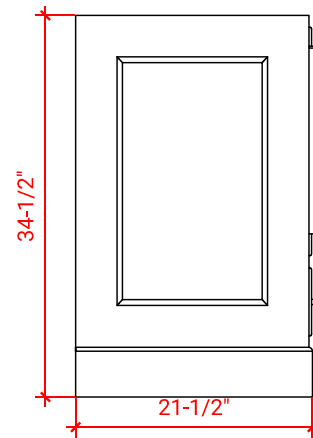

STAFFORD 60" SINGLE SINK BASE CABINET

ARIEL

M060S

BASE CABINET DIMENSIONS

60" W x 21.5" D x 34.5" H

FEATURES

- Solid wood frame & plywood panels
- Dovetail drawers and joints
- Soft closing doors & drawers

HARDWARE FINISHES

Brushed Nickel Satin Brass Matte Black Polished Chrome

AVAILABLE COLORS

White Grey Midnight Blue

FRONT VIEW

SIDE VIEW

PLAN VIEW

60" SINGLE RECTANGLE SINK COUNTERTOP WITH 1.5 IN. THICKNESS

ARIEL

OVERALL DIMENSIONS

60.25" W x 22" D x 1.5" H

COUNTERTOP OPTIONS

Carrara White Quartz
CQ-060S-REC-CT

FEATURES

- Solid countertop with mitered edges & seams
- Undermount white rectangular sink
- Pre-drilled for 8" widespread faucet

INCLUDED

- Countertop
- Matching Backsplash
- Rectangle Sink

COUNTERTOP PLAN VIEW

EDGE SIDE VIEW

THREE DIMENSIONAL COUNTERTOP VIEW