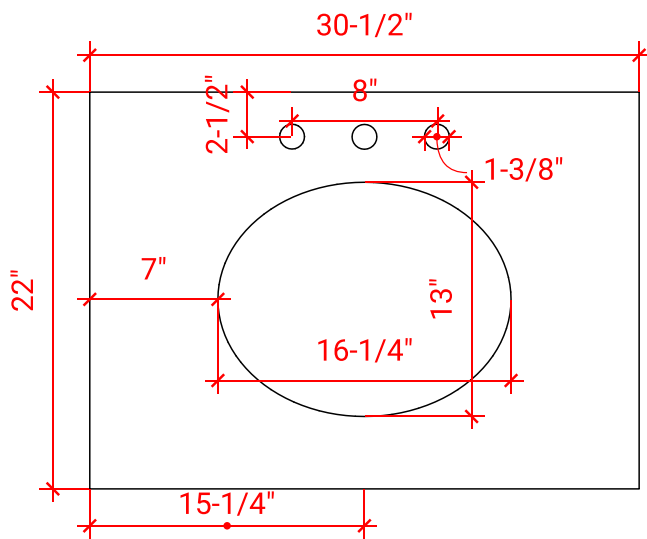

TAYLOR 30" SINGLE SINK BASE CABINET

ARIEL

Q030S

BASE CABINET DIMENSIONS

30" W x 21.6" D x 34.5" H

FEATURES

- Solid wood frame & plywood panels
- Dovetail drawers and joints
- Soft closing doors & drawers

HARDWARE FINISHES

OVERALL DIMENSIONS

30.5" W x 22" D x 1.5" H

COUNTERTOP OPTIONS

Carrara Marble
CW-031S-OVL-CT

White Quartz
WQ-305S-OVL-CT

FEATURES

- Solid countertop with mitered edges & seams
- Undermount white oval sink
- Pre-drilled for 8" widespread faucet

FEATURES

- Countertop
- Matching Backsplash
- Oval Sink

COUNTERTOP PLAN VIEW

EDGE SIDE VIEW

THREE DIMENSIONAL COUNTERTOP VIEW