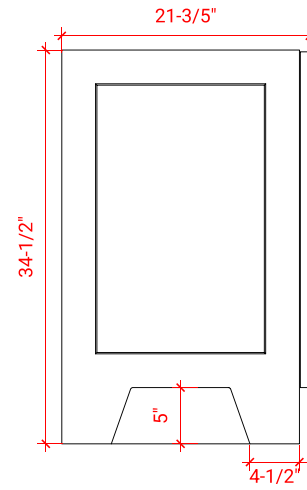

TAYLOR 30" SINGLE SINK BASE CABINET

ARIEL

Q030S

BASE CABINET DIMENSIONS

30" W x 21.6" D x 34.5" H

FEATURES

- Solid wood frame & plywood panels
- Dovetail drawers and joints
- Soft closing doors & drawers

HARDWARE FINISHES

Brushed Nickel Satin Brass Matte Black Polished Chrome

AVAILABLE COLORS

White Grey Midnight Blue

FRONT VIEW

SIDE VIEW

PLAN VIEW

31" SINGLE OVAL SINK COUNTERTOP WITH 1.5 IN. THICKNESS

ARIEL

OVERALL DIMENSIONS

30.5" W x 22" D x 1.5" H

COUNTERTOP OPTIONS

Carrara Marble
CW-031S-OVL-CT

White Quartz
WQ-305S-OVL-CT

FEATURES

- Solid countertop with mitered edges & seams
- Undermount white oval sink
- Pre-drilled for 8" widespread faucet

FEATURES

- Countertop
- Matching Backsplash
- Oval Sink

COUNTERTOP PLAN VIEW

EDGE SIDE VIEW

THREE DIMENSIONAL COUNTERTOP VIEW