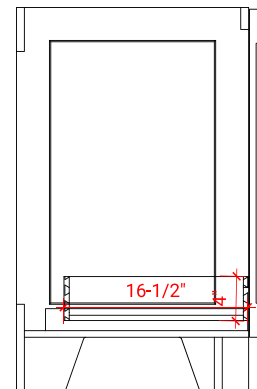

TAYLOR 30" SINGLE SINK BASE CABINET

ARIEL

Q030S

BASE CABINET DIMENSIONS

30" W x 21.6" D x 34.5" H

FEATURES

- Solid wood frame & plywood panels
- Dovetail drawers and joints
- Soft closing doors & drawers

HARDWARE FINISHES

Brushed Nickel Satin Brass Matte Black Polished Chrome

AVAILABLE COLORS

White Grey Midnight Blue

FRONT VIEW

SIDE VIEW

PLAN VIEW

31" SINGLE OVAL SINK COUNTERTOP WITH 1.5 IN. THICKNESS

ARIEL

OVERALL DIMENSIONS

30.5" W x 22" D x 1.5" H

COUNTERTOP OPTIONS

Carrara Marble
CW-031S-OVL-CT

White Quartz
WQ-305S-OVL-CT

FEATURES

- Solid countertop with mitered edges & seams
- Undermount white oval sink
- Pre-drilled for 8" widespread faucet

FEATURES

- Countertop
- Matching Backsplash
- Oval Sink

COUNTERTOP PLAN VIEW

EDGE SIDE VIEW

THREE DIMENSIONAL COUNTERTOP VIEW