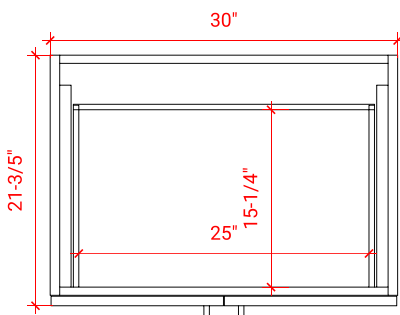

TAYLOR 30" SINGLE SINK BASE CABINET

ARIEL

Q030S

BASE CABINET DIMENSIONS

30" W x 21.6" D x 34.5" H

FEATURES

- Solid wood frame & plywood panels
- Dovetail drawers and joints
- Soft closing doors & drawers

HARDWARE FINISHES

Brushed Nickel Satin Brass Matte Black Polished Chrome

AVAILABLE COLORS

White Grey Midnight Blue

FRONT VIEW

SIDE VIEW

PLAN VIEW

31" SINGLE OVAL SINK COUNTERTOP WITH 1.5 IN. THICKNESS

ARIEL

OVERALL DIMENSIONS

30.5" W x 22" D x 1.5" H

COUNTERTOP OPTIONS

Carrara Marble
CW-031S-OVL-CT

White Quartz
WQ-305S-OVL-CT

FEATURES

- Solid countertop with mitered edges & seams
- Undermount white oval sink
- Pre-drilled for 8" widespread faucet

FEATURES

- Countertop
- Matching Backsplash
- Oval Sink

COUNTERTOP PLAN VIEW

EDGE SIDE VIEW

THREE DIMENSIONAL COUNTERTOP VIEW