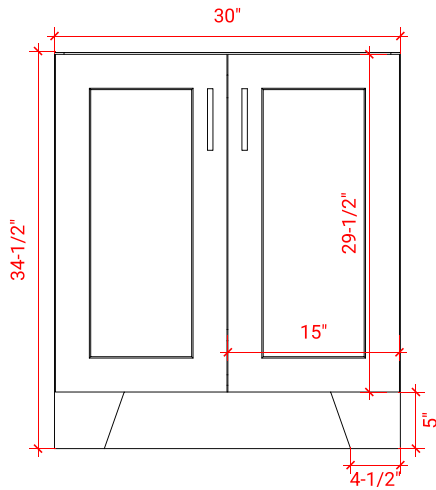

TAYLOR 30" SINGLE SINK BASE CABINET

ARIEL

Q030S

BASE CABINET DIMENSIONS

30" W x 21.6" D x 34.5" H

FEATURES

- Solid wood frame & plywood panels
- Dovetail drawers and joints
- Soft closing doors & drawers

HARDWARE FINISHES

Brushed Nickel Satin Brass Matte Black Polished Chrome

AVAILABLE COLORS

White Grey Midnight Blue

FRONT VIEW

SIDE VIEW

PLAN VIEW

31" SINGLE OVAL SINK COUNTERTOP WITH 1.5 IN. THICKNESS

ARIEL

OVERALL DIMENSIONS

30.5" W x 22" D x 1.5" H

COUNTERTOP OPTIONS

Carrara Marble
CW-031S-OVL-CT

White Quartz
WQ-305S-OVL-CT

FEATURES

- Solid countertop with mitered edges & seams
- Undermount white oval sink
- Pre-drilled for 8" widespread faucet

FEATURES

- Countertop
- Matching Backsplash
- Oval Sink

COUNTERTOP PLAN VIEW

EDGE SIDE VIEW

THREE DIMENSIONAL COUNTERTOP VIEW