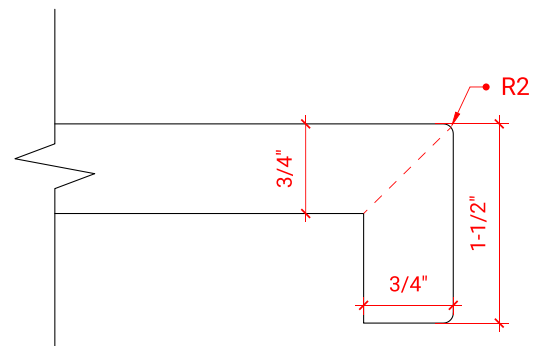

TAYLOR 30" SINGLE SINK BASE CABINET

ARIEL

Q030S

BASE CABINET DIMENSIONS

30" W x 21.6" D x 34.5" H

FEATURES

- Solid wood frame & plywood panels
- Dovetail drawers and joints
- Soft closing doors & drawers

HARDWARE FINISHES

OVERALL DIMENSIONS

30.5" W x 22" D x 1.5" H

COUNTERTOP OPTIONS

Carrara Marble
CW-031S-OVL-CT

White Quartz
WQ-305S-OVL-CT

FEATURES

- Solid countertop with mitered edges & seams
- Undermount white oval sink
- Pre-drilled for 8" widespread faucet

FEATURES

- Countertop
- Matching Backsplash
- Oval Sink

COUNTERTOP PLAN VIEW

EDGE SIDE VIEW

THREE DIMENSIONAL COUNTERTOP VIEW