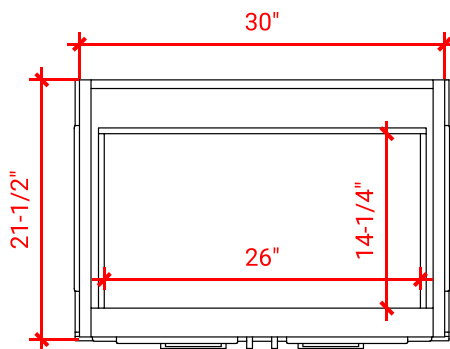

STAFFORD 30" SINGLE SINK BASE CABINET

ARIEL

M030S

BASE CABINET DIMENSIONS

30" W x 21.5" D x 34.5" H

FEATURES

- Solid wood frame & plywood panels
- Dovetail drawers and joints
- Soft closing doors & drawers

HARDWARE FINISHES

Brushed Nickel Satin Brass Matte Black Polished Chrome

AVAILABLE COLORS

White Grey Midnight Blue

FRONT VIEW

SIDE VIEW

PLAN VIEW

30" SINGLE OVAL SINK COUNTERTOP WITH 1.5 IN. THICKNESS

ARIEL

OVERALL DIMENSIONS

30.25" W x 22" D x 1.5" H

COUNTERTOP OPTIONS

Carrara White Quartz
CQ-030S-OVL-CT

FEATURES

- Solid countertop with mitered edges & seams
- Undermount white oval sink
- Pre-drilled for 8" widespread faucet

INCLUDED

- Countertop
- Matching Backsplash
- Oval Sink

COUNTERTOP PLAN VIEW

EDGE SIDE VIEW

THREE DIMENSIONAL COUNTERTOP VIEW