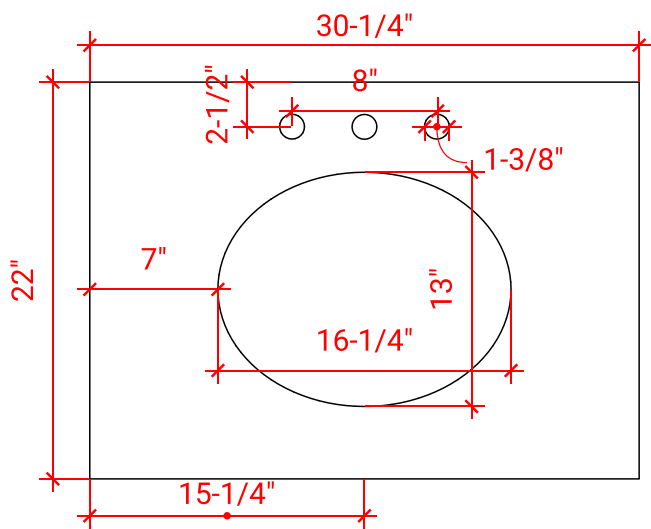

STAFFORD 30" SINGLE SINK BASE CABINET

ARIEL

M030S

BASE CABINET DIMENSIONS

30" W x 21.5" D x 34.5" H

FEATURES

- Solid wood frame & plywood panels
- Dovetail drawers and joints
- Soft closing doors & drawers

HARDWARE FINISHES

OVERALL DIMENSIONS

30.25" W x 22" D x 1.5" H

COUNTERTOP OPTIONS

Carrara White Quartz
CQ-030S-OVL-CT

FEATURES

- Solid countertop with mitered edges & seams
- Undermount white oval sink
- Pre-drilled for 8" widespread faucet

INCLUDED

- Countertop
- Matching Backsplash
- Oval Sink

COUNTERTOP PLAN VIEW

EDGE SIDE VIEW

THREE DIMENSIONAL COUNTERTOP VIEW