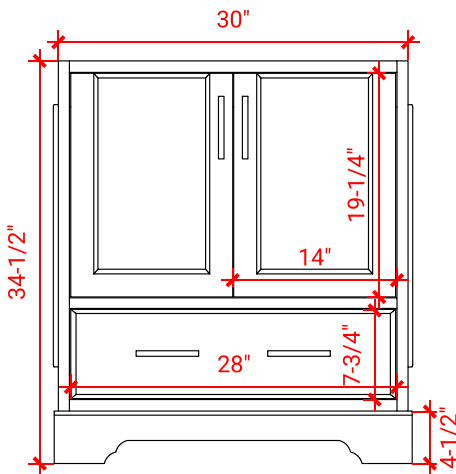

STAFFORD 30" SINGLE SINK BASE CABINET

ARIEL

M030S

BASE CABINET DIMENSIONS

30" W x 21.5" D x 34.5" H

FEATURES

- Solid wood frame & plywood panels
- Dovetail drawers and joints
- Soft closing doors & drawers

HARDWARE FINISHES

Brushed Nickel Satin Brass Matte Black Polished Chrome

AVAILABLE COLORS

White Grey Midnight Blue

FRONT VIEW

SIDE VIEW

PLAN VIEW

30" SINGLE OVAL SINK COUNTERTOP WITH 1.5 IN. THICKNESS

ARIEL

OVERALL DIMENSIONS

30.25" W x 22" D x 1.5" H

COUNTERTOP OPTIONS

Carrara White Quartz
CQ-030S-OVL-CT

FEATURES

- Solid countertop with mitered edges & seams
- Undermount white oval sink
- Pre-drilled for 8" widespread faucet

INCLUDED

- Countertop
- Matching Backsplash
- Oval Sink

COUNTERTOP PLAN VIEW

EDGE SIDE VIEW

THREE DIMENSIONAL COUNTERTOP VIEW