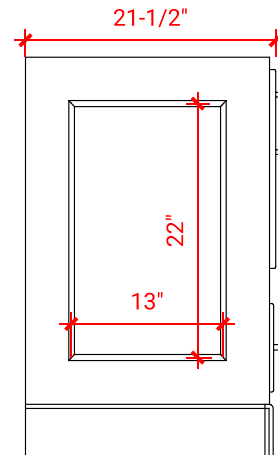

STAFFORD 30" SINGLE SINK BASE CABINET

ARIEL

M030S

BASE CABINET DIMENSIONS

30" W x 21.5" D x 34.5" H

FEATURES

- Solid wood frame & plywood panels
- Dovetail drawers and joints
- Soft closing doors & drawers

HARDWARE FINISHES

Brushed Nickel Satin Brass Matte Black Polished Chrome

AVAILABLE COLORS

White Grey Midnight Blue

FRONT VIEW

SIDE VIEW

PLAN VIEW

30" SINGLE OVAL SINK COUNTERTOP WITH 1.5 IN. THICKNESS

ARIEL

OVERALL DIMENSIONS

30.25" W x 22" D x 1.5" H

COUNTERTOP OPTIONS

Carrara White Quartz
CQ-030S-OVL-CT

FEATURES

- Solid countertop with mitered edges & seams
- Undermount white oval sink
- Pre-drilled for 8" widespread faucet

INCLUDED

- Countertop
- Matching Backsplash
- Oval Sink

COUNTERTOP PLAN VIEW

EDGE SIDE VIEW

THREE DIMENSIONAL COUNTERTOP VIEW