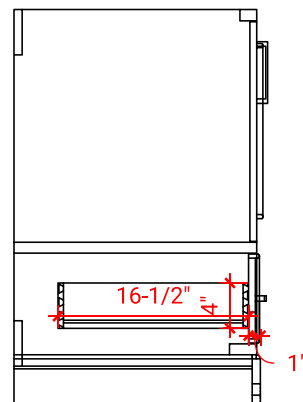

STAFFORD 30" SINGLE SINK BASE CABINET

ARIEL

M030S

BASE CABINET DIMENSIONS

30" W x 21.5" D x 34.5" H

FEATURES

- Solid wood frame & plywood panels
- Dovetail drawers and joints
- Soft closing doors & drawers

HARDWARE FINISHES

Brushed Nickel Satin Brass Matte Black Polished Chrome

AVAILABLE COLORS

White Grey Midnight Blue

FRONT VIEW

SIDE VIEW

PLAN VIEW

30" SINGLE OVAL SINK COUNTERTOP WITH 1.5 IN. THICKNESS

ARIEL

OVERALL DIMENSIONS

30.25" W x 22" D x 1.5" H

COUNTERTOP OPTIONS

Carrara White Quartz
CQ-030S-OVL-CT

FEATURES

- Solid countertop with mitered edges & seams
- Undermount white oval sink
- Pre-drilled for 8" widespread faucet

INCLUDED

- Countertop
- Matching Backsplash
- Oval Sink

COUNTERTOP PLAN VIEW

EDGE SIDE VIEW

THREE DIMENSIONAL COUNTERTOP VIEW