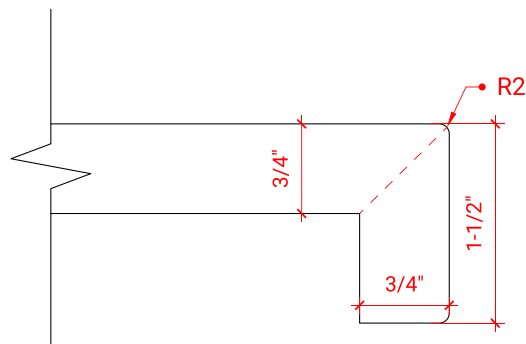

STAFFORD 30" SINGLE SINK BASE CABINET

ARIEL

M030S

BASE CABINET DIMENSIONS

30" W x 21.5" D x 34.5" H

FEATURES

- Solid wood frame & plywood panels
- Dovetail drawers and joints
- Soft closing doors & drawers

HARDWARE FINISHES

OVERALL DIMENSIONS

30.25" W x 22" D x 1.5" H

COUNTERTOP OPTIONS

Carrara White Quartz
CQ-030S-OVL-CT

FEATURES

- Solid countertop with mitered edges & seams
- Undermount white oval sink
- Pre-drilled for 8" widespread faucet

INCLUDED

- Countertop
- Matching Backsplash
- Oval Sink

COUNTERTOP PLAN VIEW

EDGE SIDE VIEW

THREE DIMENSIONAL COUNTERTOP VIEW