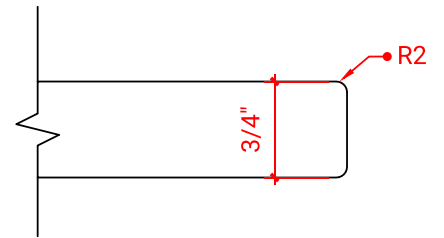

HAMLET 61" DOUBLE SINK CABINET

ARIEL

FO61D

BASE CABINET DIMENSIONS

60" W x 21.5" D x 34.5" H

FEATURES

- Solid wood frame & plywood panels
- Dovetail drawers and joints
- Soft closing doors & drawers

HARDWARE FINISHES

AVAILABLE COLORS

FRONT VIEW

SIDE VIEW

PLAN VIEW

61" DOUBLE OVAL SINK THIN COUNTERTOP

OVERALL DIMENSIONS

61" W x 22" D x 0.75" H

COUNTERTOP OPTIONS

Carrara Marble
CW2-061D-OVL-CT

FEATURES

- Solid countertop with mitered edges & seams
- Undermount white oval sink
- Pre-drilled for 8" widespread faucet

INCLUDED

- Countertop
- Matching Backsplash
- Sink

COUNTERTOP PLAN VIEW

EDGE SIDE VIEW

THREE DIMENSIONAL COUNTERTOP VIEW