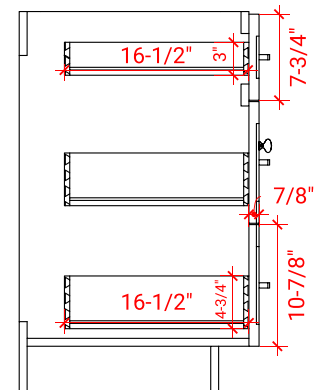

HAMLET 61" DOUBLE SINK CABINET

ARIEL

FO61D

BASE CABINET DIMENSIONS

60" W x 21.5" D x 34.5" H

FEATURES

- Solid wood frame & plywood panels
- Dovetail drawers and joints
- Soft closing doors & drawers

HARDWARE FINISHES

AVAILABLE COLORS

FRONT VIEW

SIDE VIEW

PLAN VIEW

61" DOUBLE OVAL SINK THIN COUNTERTOP

OVERALL DIMENSIONS

61" W x 22" D x 0.75" H

COUNTERTOP OPTIONS

COUNTERTOP PLAN VIEW

EDGE SIDE VIEW

THREE DIMENSIONAL COUNTERTOP VIEW