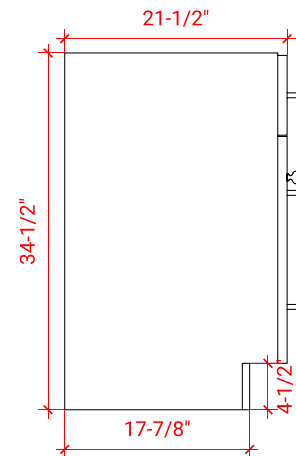

HAMLET 61" DOUBLE SINK CABINET

ARIEL

FO61D

BASE CABINET DIMENSIONS

60" W x 21.5" D x 34.5" H

FEATURES

- Solid wood frame & plywood panels
- Dovetail drawers and joints
- Soft closing doors & drawers

HARDWARE FINISHES

AVAILABLE COLORS

FRONT VIEW

SIDE VIEW

PLAN VIEW

61" DOUBLE OVAL SINK THIN COUNTERTOP

OVERALL DIMENSIONS

61" W x 22" D x 0.75" H

COUNTERTOP OPTIONS

Carrara Marble
CW2-061D-OVL-CT

FEATURES

- Solid countertop with mitered edges & seams
- Undermount white oval sink
- Pre-drilled for 8" widespread faucet

INCLUDED

- Countertop
- Matching Backsplash
- Sink

COUNTERTOP PLAN VIEW

EDGE SIDE VIEW

THREE DIMENSIONAL COUNTERTOP VIEW