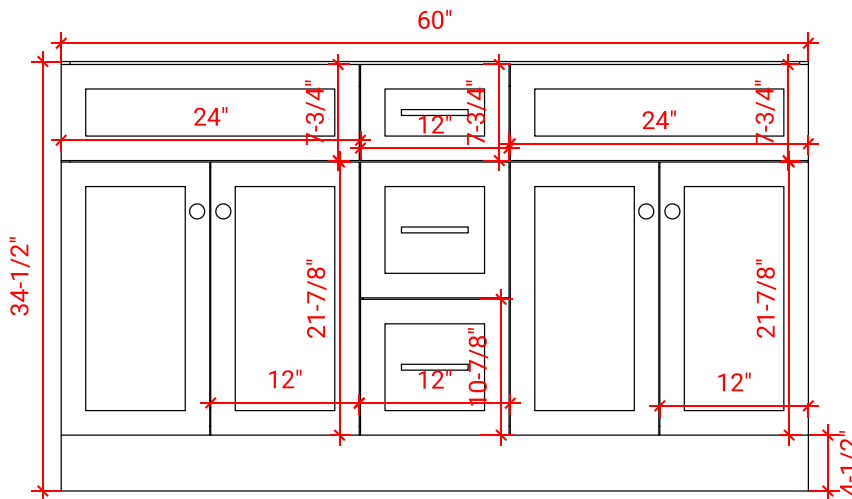

HAMLET 61" DOUBLE SINK CABINET

ARIEL

FO61D

BASE CABINET DIMENSIONS

60" W x 21.5" D x 34.5" H

FEATURES

- Solid wood frame & plywood panels
- Dovetail drawers and joints
- Soft closing doors & drawers

HARDWARE FINISHES

AVAILABLE COLORS

FRONT VIEW

SIDE VIEW

PLAN VIEW

61" DOUBLE OVAL SINK THIN COUNTERTOP

OVERALL DIMENSIONS

61" W x 22" D x 0.75" H

COUNTERTOP OPTIONS

Carrara Marble
CW2-061D-OVL-CT

FEATURES

- Solid countertop with mitered edges & seams
- Undermount white oval sink
- Pre-drilled for 8" widespread faucet

INCLUDED

- Countertop
- Matching Backsplash
- Sink

COUNTERTOP PLAN VIEW

EDGE SIDE VIEW

THREE DIMENSIONAL COUNTERTOP VIEW