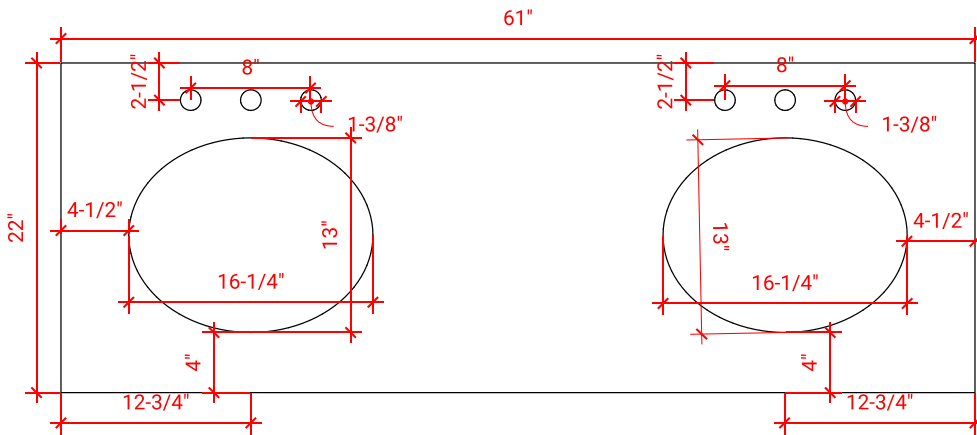

HAMLET 61" DOUBLE SINK CABINET

ARIEL

FO61D

BASE CABINET DIMENSIONS

60" W x 21.5" D x 34.5" H

FEATURES

- Solid wood frame & plywood panels
- Dovetail drawers and joints
- Soft closing doors & drawers

HARDWARE FINISHES

AVAILABLE COLORS

FRONT VIEW

SIDE VIEW

PLAN VIEW

61" DOUBLE OVAL SINK THIN COUNTERTOP

OVERALL DIMENSIONS

61" W x 22" D x 0.75" H

COUNTERTOP OPTIONS

Carrara Marble
CW2-061D-OVL-CT

FEATURES

- Solid countertop with mitered edges & seams
- Undermount white oval sink
- Pre-drilled for 8" widespread faucet

INCLUDED

- Countertop
- Matching Backsplash
- Sink

COUNTERTOP PLAN VIEW

EDGE SIDE VIEW

THREE DIMENSIONAL COUNTERTOP VIEW