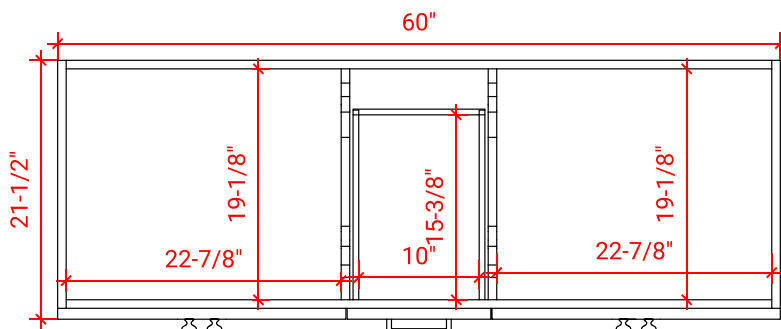

HAMLET 61" DOUBLE SINK CABINET

ARIEL

FO61D

BASE CABINET DIMENSIONS

60" W x 21.5" D x 34.5" H

FEATURES

- Solid wood frame & plywood panels
- Dovetail drawers and joints
- Soft closing doors & drawers

HARDWARE FINISHES

AVAILABLE COLORS

FRONT VIEW

SIDE VIEW

PLAN VIEW

61" DOUBLE OVAL SINK THIN COUNTERTOP

OVERALL DIMENSIONS

61" W x 22" D x 0.75" H

COUNTERTOP OPTIONS

COUNTERTOP PLAN VIEW

EDGE SIDE VIEW

THREE DIMENSIONAL COUNTERTOP VIEW