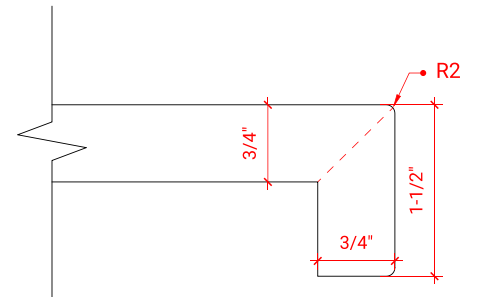

EDGE SIDE VIEW