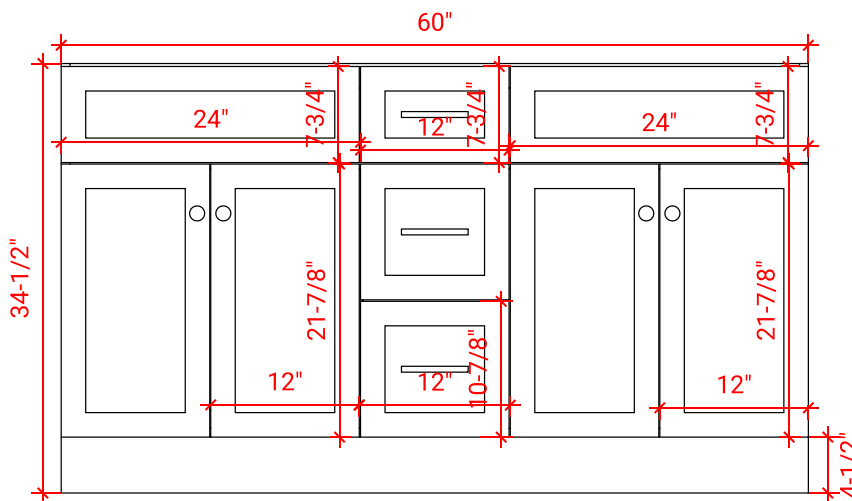

FRONT VIEW

PLAN VIEW