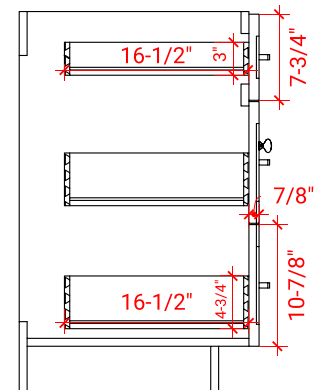

## BASE CABINET DIMENSIONS

60" W x 21.5" D x 34.5" H

## AVAILABLE COLORS

FRONT VIEW

SIDE VIEW

PLAN VIEW

## OVERALL DIMENSIONS

61" W x 22" D x 1.5" H