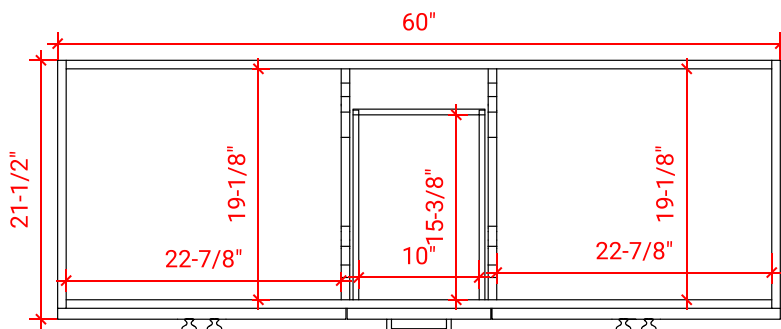

## BASE CABINET DIMENSIONS

60" W x 21.5" D x 34.5" H

## AVAILABLE COLORS

FRONT VIEW

SIDE VIEW

PLAN VIEW

## OVERALL DIMENSIONS

61" W x 22" D x 1.5" H