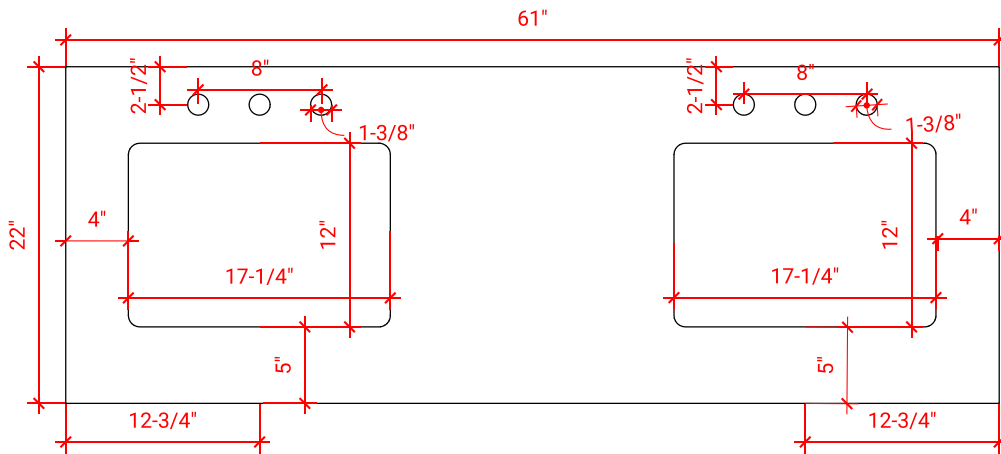

61" DOUBLE RECTANGLE SINK THIN COUNTERTOP

OVERALL DIMENSIONS

61" W x 22" D x 1.5" H

COUNTERTOP OPTIONS

FEATURES

- Solid countertop with mitered edges & seams
- Undermount white rectangular sink
- Pre-drilled for 8" widespread faucet

INCLUDED

- Countertop
- Matching Backsplash
- Sink

COUNTERTOP PLAN VIEW