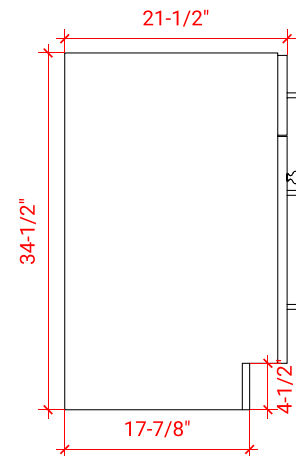

HAMLET 61" DOUBLE SINK CABINET

ARIEL

FO61D

BASE CABINET DIMENSIONS

60" W x 21.5" D x 34.5" H

FEATURES

- Solid wood frame & plywood panels
- Dovetail drawers and joints
- Soft closing doors & drawers

HARDWARE FINISHES

AVAILABLE COLORS