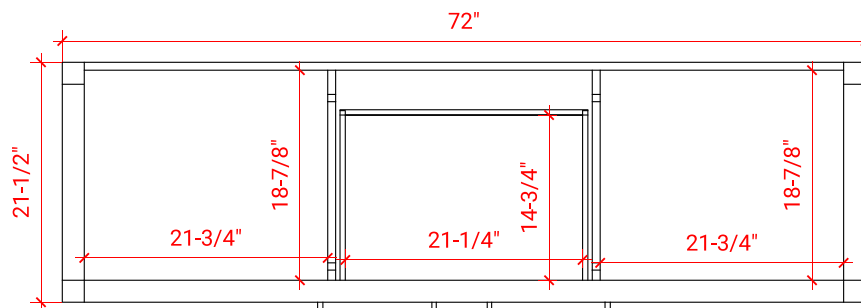

BAYHILL 72" DOUBLE SINK BASE CABINET

ARIEL

R072D

BASE CABINET DIMENSIONS

72" W x 21.5" D x 34.5" H

FEATURES

- Solid wood frame & plywood panels
- Dovetail drawers and joints
- Soft closing doors & drawers

HARDWARE FINISHES

Brushed Nickel Satin Brass Matte Black Polished Chrome

AVAILABLE COLORS

White Grey Midnight Blue

FRONT VIEW

SIDE VIEW

PLAN VIEW

72" DOUBLE OVAL SINK COUNTERTOP WITH 1.5 IN. THICKNESS

ARIEL

OVERALL DIMENSIONS

72.25" W x 22" D x 1.5" H

COUNTERTOP OPTIONS

Carrara White Quartz
CQ-072D-OVL-CT

FEATURES

- Solid countertop with mitered edges & seams
- Undermount white oval sink
- Pre-drilled for 8" widespread faucet

INCLUDED

- Countertop
- Matching Backsplash
- Oval Sinks

COUNTERTOP PLAN VIEW

EDGE SIDE VIEW

THREE DIMENSIONAL COUNTERTOP VIEW