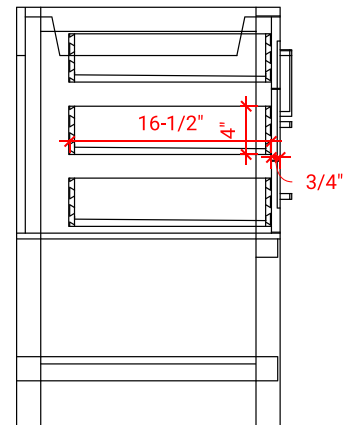

BAYHILL 72" DOUBLE SINK BASE CABINET

ARIEL

R072D

BASE CABINET DIMENSIONS

72" W x 21.5" D x 34.5" H

FEATURES

- Solid wood frame & plywood panels
- Dovetail drawers and joints
- Soft closing doors & drawers

HARDWARE FINISHES

Brushed Nickel Satin Brass Matte Black Polished Chrome

AVAILABLE COLORS

White Grey Midnight Blue

FRONT VIEW

SIDE VIEW

PLAN VIEW

72" DOUBLE OVAL SINK COUNTERTOP WITH 1.5 IN. THICKNESS

ARIEL

OVERALL DIMENSIONS

72.25" W x 22" D x 1.5" H

COUNTERTOP OPTIONS

Carrara White Quartz
CQ-072D-OVL-CT

FEATURES

- Solid countertop with mitered edges & seams
- Undermount white oval sink
- Pre-drilled for 8" widespread faucet

INCLUDED

- Countertop
- Matching Backsplash
- Oval Sinks

COUNTERTOP PLAN VIEW

EDGE SIDE VIEW

THREE DIMENSIONAL COUNTERTOP VIEW