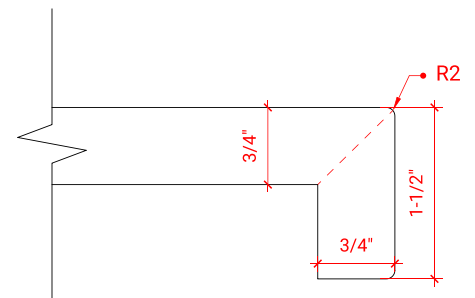

BAYHILL 72" DOUBLE SINK BASE CABINET

ARIEL

R072D

BASE CABINET DIMENSIONS

72" W x 21.5" D x 34.5" H

FEATURES

- Solid wood frame & plywood panels
- Dovetail drawers and joints
- Soft closing doors & drawers

HARDWARE FINISHES

OVERALL DIMENSIONS

72.25" W x 22" D x 1.5" H

COUNTERTOP OPTIONS

Carrara White Quartz
CQ-072D-OVL-CT

FEATURES

- Solid countertop with mitered edges & seams
- Undermount white oval sink
- Pre-drilled for 8" widespread faucet

INCLUDED

- Countertop
- Matching Backsplash
- Oval Sinks

COUNTERTOP PLAN VIEW

EDGE SIDE VIEW

THREE DIMENSIONAL COUNTERTOP VIEW