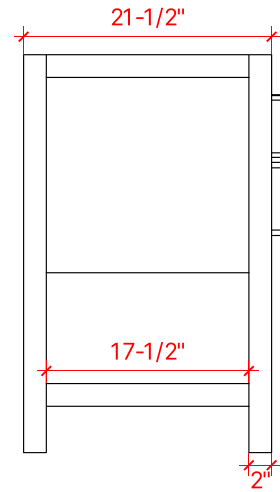

BAYHILL 72" DOUBLE SINK BASE CABINET

ARIEL

R072D

BASE CABINET DIMENSIONS

72" W x 21.5" D x 34.5" H

FEATURES

- Solid wood frame & plywood panels
- Dovetail drawers and joints
- Soft closing doors & drawers

HARDWARE FINISHES

Brushed Nickel Satin Brass Matte Black Polished Chrome

AVAILABLE COLORS

White Grey Midnight Blue

FRONT VIEW

SIDE VIEW

PLAN VIEW

72" DOUBLE OVAL SINK COUNTERTOP WITH 1.5 IN. THICKNESS

ARIEL

OVERALL DIMENSIONS

72.25" W x 22" D x 1.5" H

COUNTERTOP OPTIONS

Carrara White Quartz
CQ-072D-OVL-CT

FEATURES

- Solid countertop with mitered edges & seams
- Undermount white oval sink
- Pre-drilled for 8" widespread faucet

INCLUDED

- Countertop
- Matching Backsplash
- Oval Sinks

COUNTERTOP PLAN VIEW

EDGE SIDE VIEW

THREE DIMENSIONAL COUNTERTOP VIEW