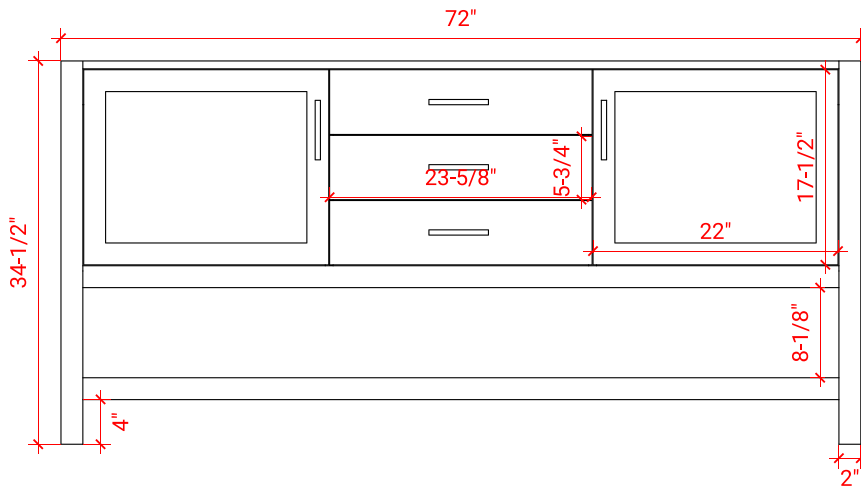

BAYHILL 72" DOUBLE SINK BASE CABINET

ARIEL

R072D

BASE CABINET DIMENSIONS

72" W x 21.5" D x 34.5" H

FEATURES

- Solid wood frame & plywood panels
- Dovetail drawers and joints
- Soft closing doors & drawers

HARDWARE FINISHES

Brushed Nickel Satin Brass Matte Black Polished Chrome

AVAILABLE COLORS

White Grey Midnight Blue

FRONT VIEW

SIDE VIEW

PLAN VIEW

72" DOUBLE OVAL SINK COUNTERTOP WITH 1.5 IN. THICKNESS

ARIEL

OVERALL DIMENSIONS

72.25" W x 22" D x 1.5" H

COUNTERTOP OPTIONS

Carrara White Quartz
CQ-072D-OVL-CT

FEATURES

- Solid countertop with mitered edges & seams
- Undermount white oval sink
- Pre-drilled for 8" widespread faucet

INCLUDED

- Countertop
- Matching Backsplash
- Oval Sinks

COUNTERTOP PLAN VIEW

EDGE SIDE VIEW

THREE DIMENSIONAL COUNTERTOP VIEW