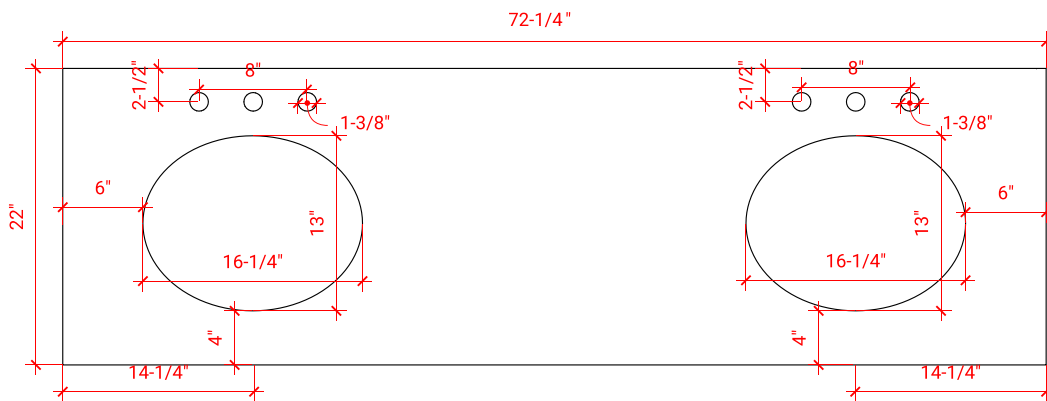

BAYHILL 72" DOUBLE SINK BASE CABINET

ARIEL

R072D

BASE CABINET DIMENSIONS

72" W x 21.5" D x 34.5" H

FEATURES

- Solid wood frame & plywood panels
- Dovetail drawers and joints
- Soft closing doors & drawers

HARDWARE FINISHES

OVERALL DIMENSIONS

72.25" W x 22" D x 1.5" H

COUNTERTOP OPTIONS

Carrara White Quartz
CQ-072D-OVL-CT

FEATURES

- Solid countertop with mitered edges & seams
- Undermount white oval sink
- Pre-drilled for 8" widespread faucet

INCLUDED

- Countertop
- Matching Backsplash
- Oval Sinks

COUNTERTOP PLAN VIEW

EDGE SIDE VIEW

THREE DIMENSIONAL COUNTERTOP VIEW