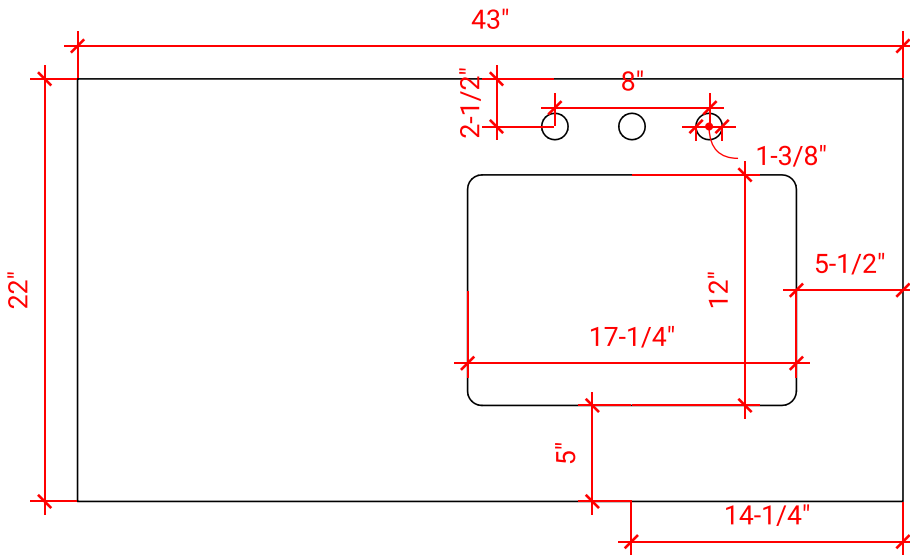

43" RIGHT OFFSET RECTANGLE SINK THIN COUNTERTOP

OVERALL DIMENSIONS

43" W x 22" D x 0.75" H

COUNTERTOP OPTIONS

FEATURES

- Solid countertop with mitered edges & seams
- Undermount white oval sink
- Pre-drilled for 8" widespread faucet

INCLUDED

- Countertop
- Matching Backsplash
- Sink

COUNTERTOP PLAN VIEW