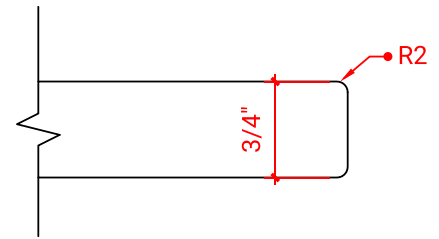

EDGE SIDE VIEW