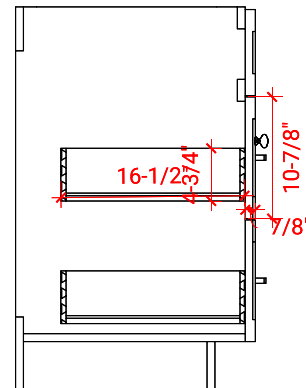

## BASE CABINET DIMENSIONS

42" W x 21.5" D x 34.5" H

## AVAILABLE COLORS

FRONT VIEW

SIDE VIEW

PLAN VIEW

## OVERALL DIMENSIONS

43" W x 22" D x 0.75" H