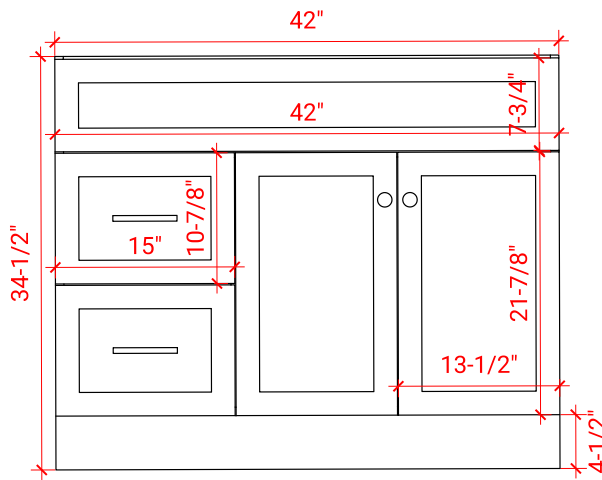

FRONT VIEW

PLAN VIEW