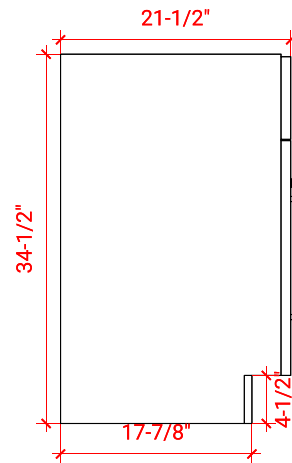

HAMLET 43" RIGHT OFFSET CABINET

ARIEL

FO43S-R

BASE CABINET DIMENSIONS

42" W x 21.5" D x 34.5" H

FEATURES

- Solid wood frame & plywood panels
- Dovetail drawers and joints
- Soft closing doors & drawers

HARDWARE FINISHES

AVAILABLE COLORS