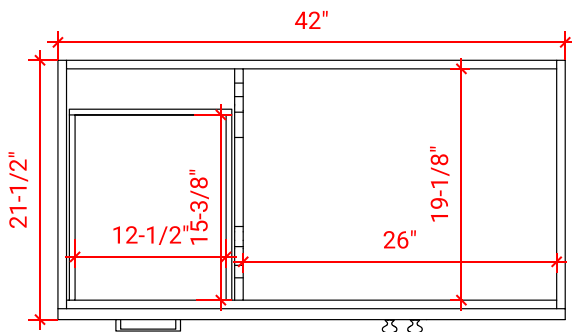

## BASE CABINET DIMENSIONS

42" W x 21.5" D x 34.5" H

## AVAILABLE COLORS

FRONT VIEW

SIDE VIEW

PLAN VIEW

## OVERALL DIMENSIONS

43" W x 22" D x 0.75" H