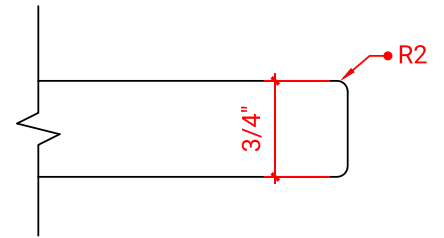

EDGE SIDE VIEW