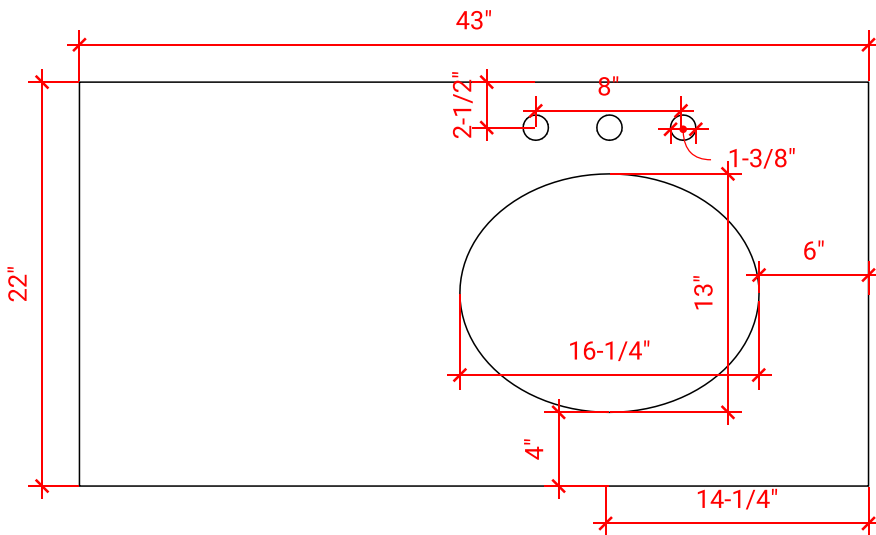

43" RIGHT OFFSET OVAL SINK THIN COUNTERTOP

OVERALL DIMENSIONS

43" W x 22" D x 0.75" H

COUNTERTOP OPTIONS

FEATURES

- Solid countertop with mitered edges & seams
- Undermount white oval sink
- Pre-drilled for 8" widespread faucet

INCLUDED

- Countertop
- Matching Backsplash
- Sink

COUNTERTOP PLAN VIEW