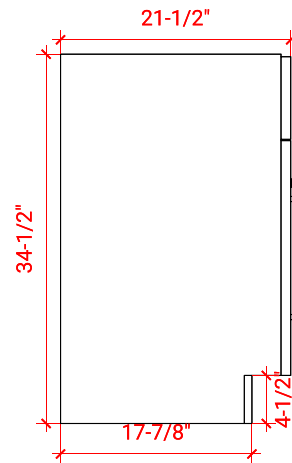

# HAMLET 43" RIGHT OFFSET CABINET

## BASE CABINET DIMENSIONS

42" W x 21.5" D x 34.5" H

## AVAILABLE COLORS

FRONT VIEW

SIDE VIEW

PLAN VIEW

## OVERALL DIMENSIONS

43" W x 22" D x 0.75" H