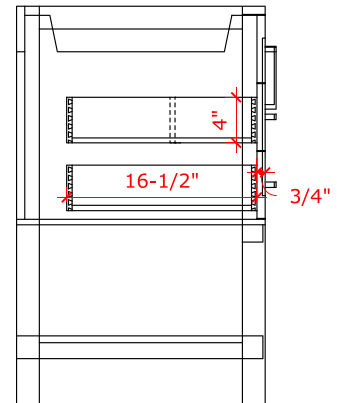

BAYHILL 42" SINGLE SINK BASE CABINET

ARIEL

R042S

BASE CABINET DIMENSIONS

42" W x 21.5" D x 34.5" H

FEATURES

- Solid wood frame & plywood panels
- Dovetail drawers and joints
- Soft closing doors & drawers

HARDWARE FINISHES

Brushed Nickel Satin Brass Matte Black Polished Chrome

AVAILABLE COLORS

White Grey Midnight Blue

FRONT VIEW

SIDE VIEW

PLAN VIEW

42" SINGLE RECTANGLE SINK COUNTERTOP WITH 1.5 IN. THICKNESS

ARIEL

OVERALL DIMENSIONS

42.25" W x 22" D x 1.5" H

COUNTERTOP OPTIONS

Carrara White Quartz
CQ-042S-REC-CT

FEATURES

- Solid countertop with mitered edges & seams
- Undermount white rectangular sink
- Pre-drilled for 8" widespread faucet

INCLUDED

- Countertop
- Matching Backsplash
- Rectangle Sink

COUNTERTOP PLAN VIEW

EDGE SIDE VIEW

THREE DIMENSIONAL COUNTERTOP VIEW