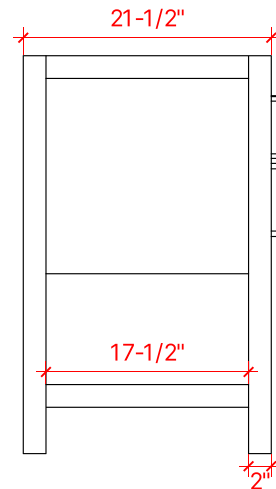

BAYHILL 42" SINGLE SINK BASE CABINET

ARIEL

R042S

BASE CABINET DIMENSIONS

42" W x 21.5" D x 34.5" H

FEATURES

- Solid wood frame & plywood panels
- Dovetail drawers and joints
- Soft closing doors & drawers

HARDWARE FINISHES

Brushed Nickel Satin Brass Matte Black Polished Chrome

AVAILABLE COLORS

White Grey Midnight Blue

FRONT VIEW

SIDE VIEW

PLAN VIEW

42" SINGLE RECTANGLE SINK COUNTERTOP WITH 1.5 IN. THICKNESS

ARIEL

OVERALL DIMENSIONS

42.25" W x 22" D x 1.5" H

COUNTERTOP OPTIONS

Carrara White Quartz
CQ-042S-REC-CT

FEATURES

- Solid countertop with mitered edges & seams
- Undermount white rectangular sink
- Pre-drilled for 8" widespread faucet

INCLUDED

- Countertop
- Matching Backsplash
- Rectangle Sink

COUNTERTOP PLAN VIEW

EDGE SIDE VIEW

THREE DIMENSIONAL COUNTERTOP VIEW