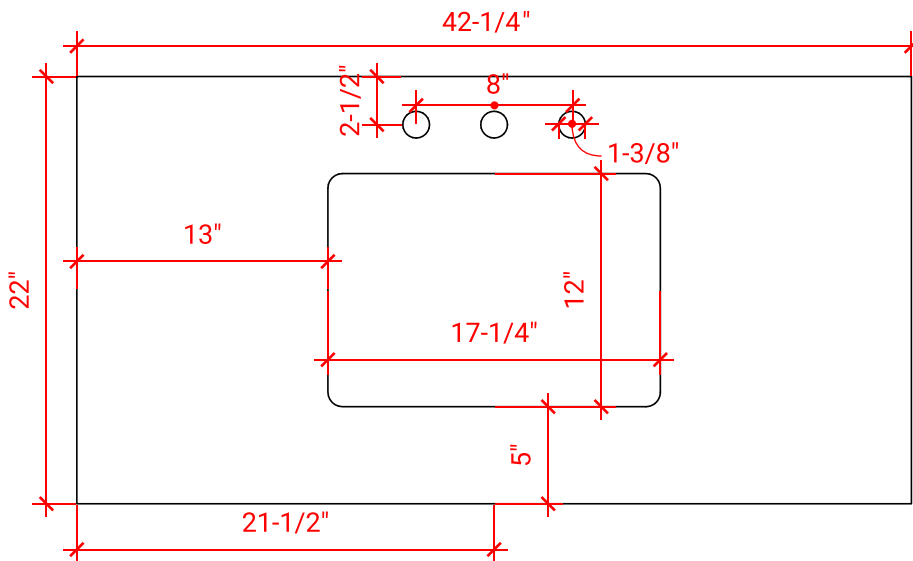

BAYHILL 42" SINGLE SINK BASE CABINET

ARIEL

R042S

BASE CABINET DIMENSIONS

42" W x 21.5" D x 34.5" H

FEATURES

- Solid wood frame & plywood panels
- Dovetail drawers and joints
- Soft closing doors & drawers

HARDWARE FINISHES

OVERALL DIMENSIONS

42.25" W x 22" D x 1.5" H

COUNTERTOP OPTIONS

Carrara White Quartz
CQ-042S-REC-CT

FEATURES

- Solid countertop with mitered edges & seams
- Undermount white rectangular sink
- Pre-drilled for 8" widespread faucet

INCLUDED

- Countertop
- Matching Backsplash
- Rectangle Sink

COUNTERTOP PLAN VIEW

EDGE SIDE VIEW

THREE DIMENSIONAL COUNTERTOP VIEW