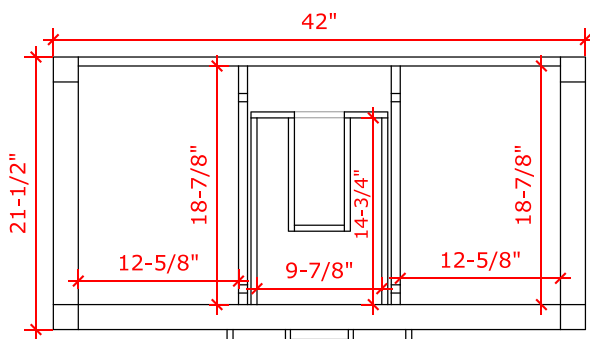

BAYHILL 42" SINGLE SINK BASE CABINET

ARIEL

R042S

BASE CABINET DIMENSIONS

42" W x 21.5" D x 34.5" H

FEATURES

- Solid wood frame & plywood panels
- Dovetail drawers and joints
- Soft closing doors & drawers

HARDWARE FINISHES

Brushed Nickel Satin Brass Matte Black Polished Chrome

AVAILABLE COLORS

White Grey Midnight Blue

FRONT VIEW

SIDE VIEW

PLAN VIEW

42" SINGLE RECTANGLE SINK COUNTERTOP WITH 1.5 IN. THICKNESS

ARIEL

OVERALL DIMENSIONS

42.25" W x 22" D x 1.5" H

COUNTERTOP OPTIONS

Carrara White Quartz
CQ-042S-REC-CT

FEATURES

- Solid countertop with mitered edges & seams
- Undermount white rectangular sink
- Pre-drilled for 8" widespread faucet

INCLUDED

- Countertop
- Matching Backsplash
- Rectangle Sink

COUNTERTOP PLAN VIEW

EDGE SIDE VIEW

THREE DIMENSIONAL COUNTERTOP VIEW