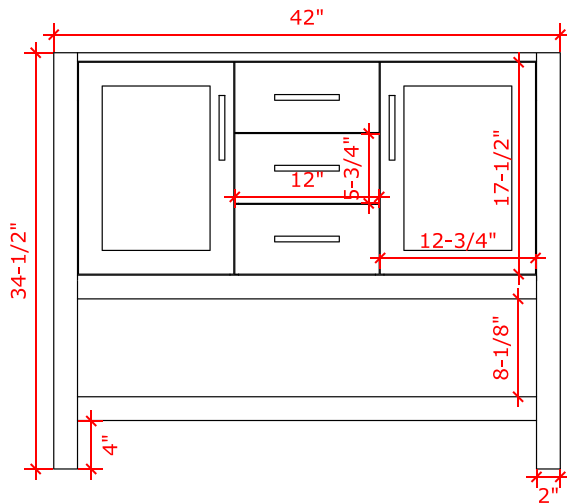

BAYHILL 42" SINGLE SINK BASE CABINET

ARIEL

R042S

BASE CABINET DIMENSIONS

42" W x 21.5" D x 34.5" H

FEATURES

- Solid wood frame & plywood panels
- Dovetail drawers and joints
- Soft closing doors & drawers

HARDWARE FINISHES

Brushed Nickel Satin Brass Matte Black Polished Chrome

AVAILABLE COLORS

White Grey Midnight Blue

FRONT VIEW

SIDE VIEW

PLAN VIEW

42" SINGLE RECTANGLE SINK COUNTERTOP WITH 1.5 IN. THICKNESS

ARIEL

OVERALL DIMENSIONS

42.25" W x 22" D x 1.5" H

COUNTERTOP OPTIONS

Carrara White Quartz
CQ-042S-REC-CT

FEATURES

- Solid countertop with mitered edges & seams
- Undermount white rectangular sink
- Pre-drilled for 8" widespread faucet

INCLUDED

- Countertop
- Matching Backsplash
- Rectangle Sink

COUNTERTOP PLAN VIEW

EDGE SIDE VIEW

THREE DIMENSIONAL COUNTERTOP VIEW