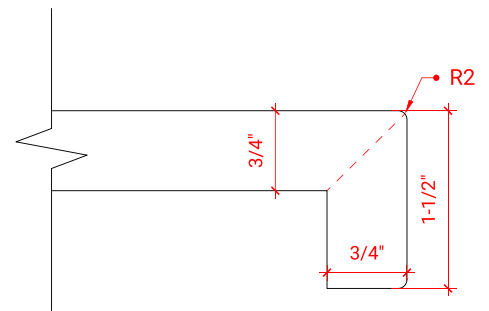

BAYHILL 42" SINGLE SINK BASE CABINET

ARIEL

R042S

BASE CABINET DIMENSIONS

42" W x 21.5" D x 34.5" H

FEATURES

- Solid wood frame & plywood panels
- Dovetail drawers and joints
- Soft closing doors & drawers

HARDWARE FINISHES

OVERALL DIMENSIONS

42.25" W x 22" D x 1.5" H

COUNTERTOP OPTIONS

Carrara White Quartz
CQ-042S-REC-CT

FEATURES

- Solid countertop with mitered edges & seams
- Undermount white rectangular sink
- Pre-drilled for 8" widespread faucet

INCLUDED

- Countertop
- Matching Backsplash
- Rectangle Sink

COUNTERTOP PLAN VIEW

EDGE SIDE VIEW

THREE DIMENSIONAL COUNTERTOP VIEW